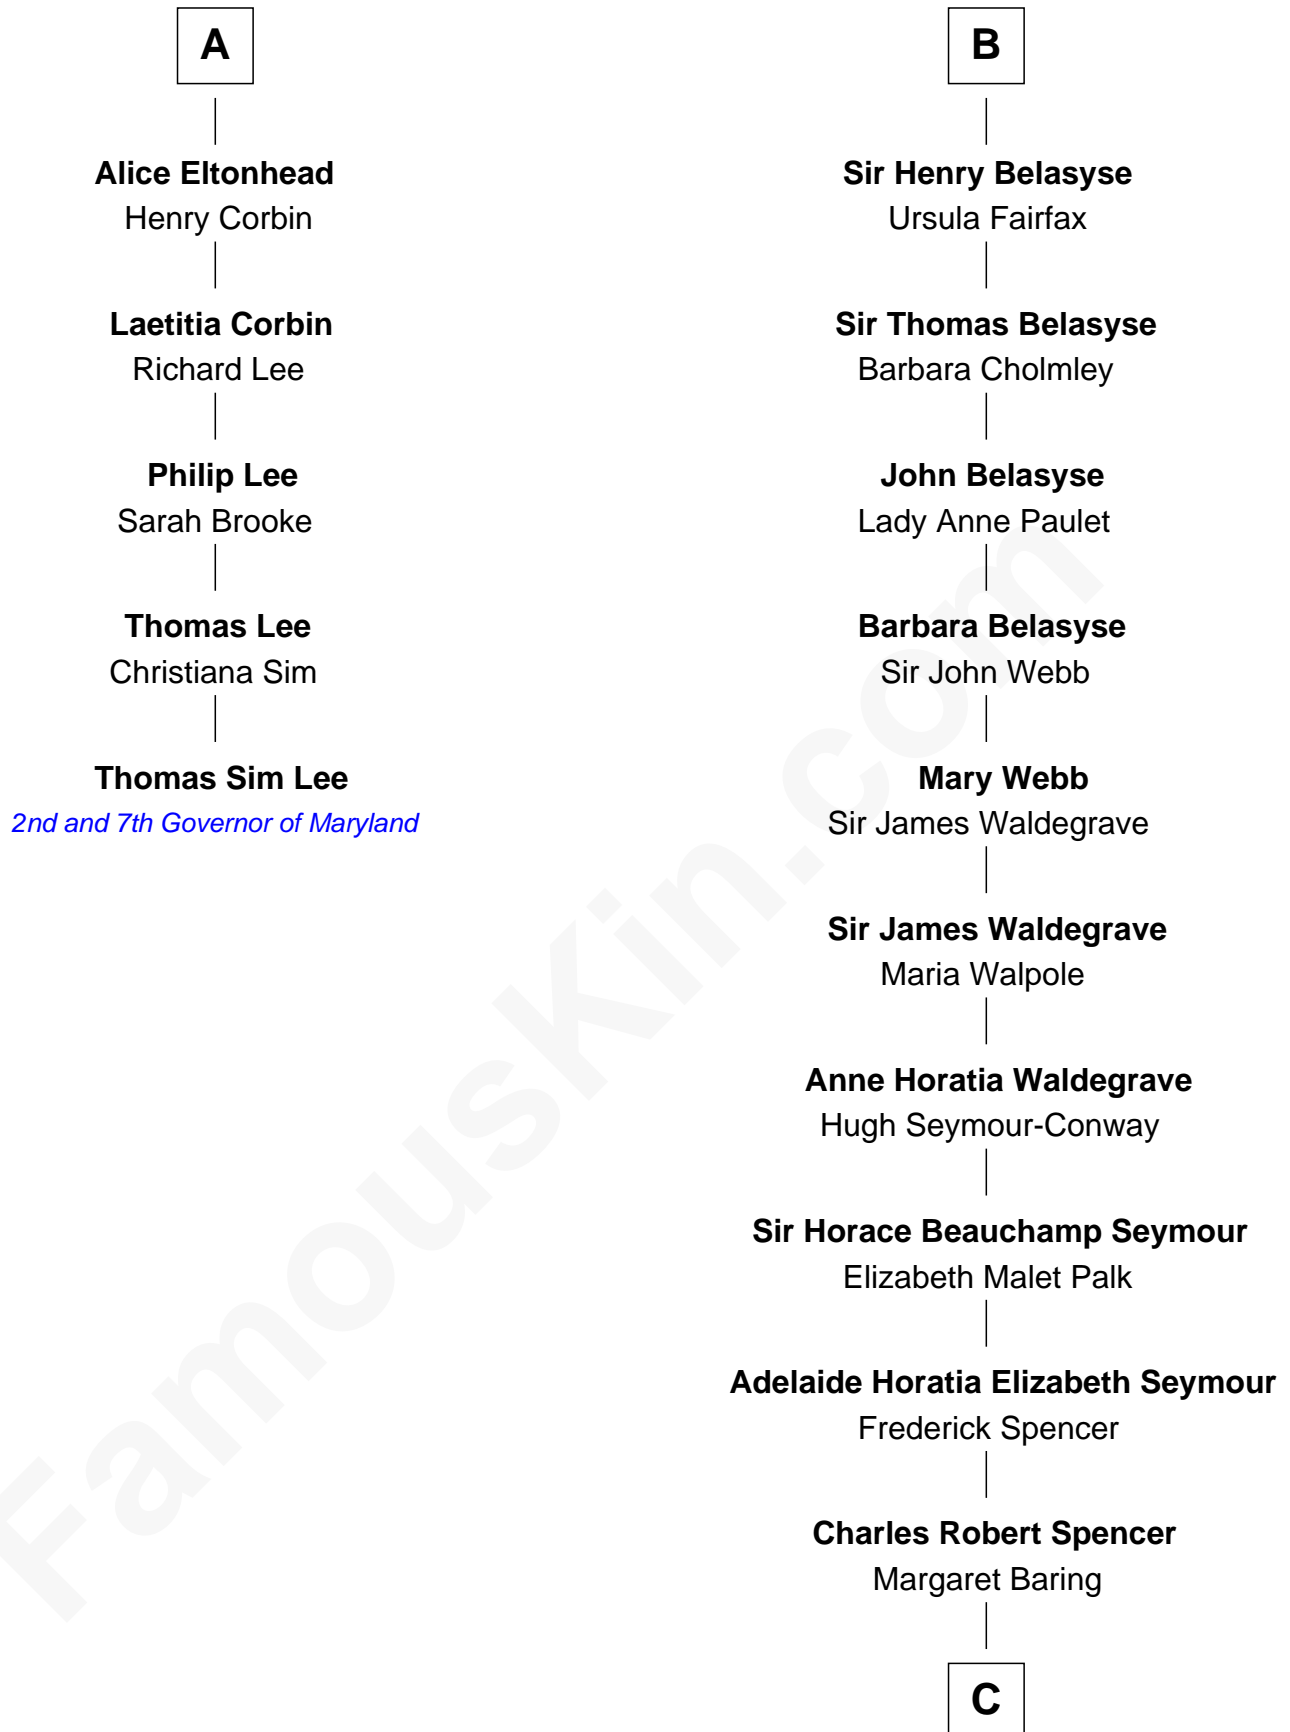

FamousKin.com Relationship Chart of

Thomas Sim Lee

2nd and 7th Governor of Maryland

11th cousin 9 times removed of

Prince William

Prince of Wales

Sir Nicholas Harington

Isabel English

Sir William Harington

Margaret de Neville

Agnes Harington

Sir Alexander Radcliffe

Isabel Radcliffe

Sir James Harington

Anne Harington

Sir William Stanley

Richard Sherburne

Richard Sherburne

Alice Hamerton

Sir Robert Sherburne

Joan Radcliffe

Elizabeth Sherburne

Sir Thomas Fairfax

Sir Thomas Fairfax

Agnes Gascoigne

Sir Nicholas Fairfax

Jane Palmes

Margaret Fairfax

Sir William Belasyse

B

C

Albert Edward John Spencer