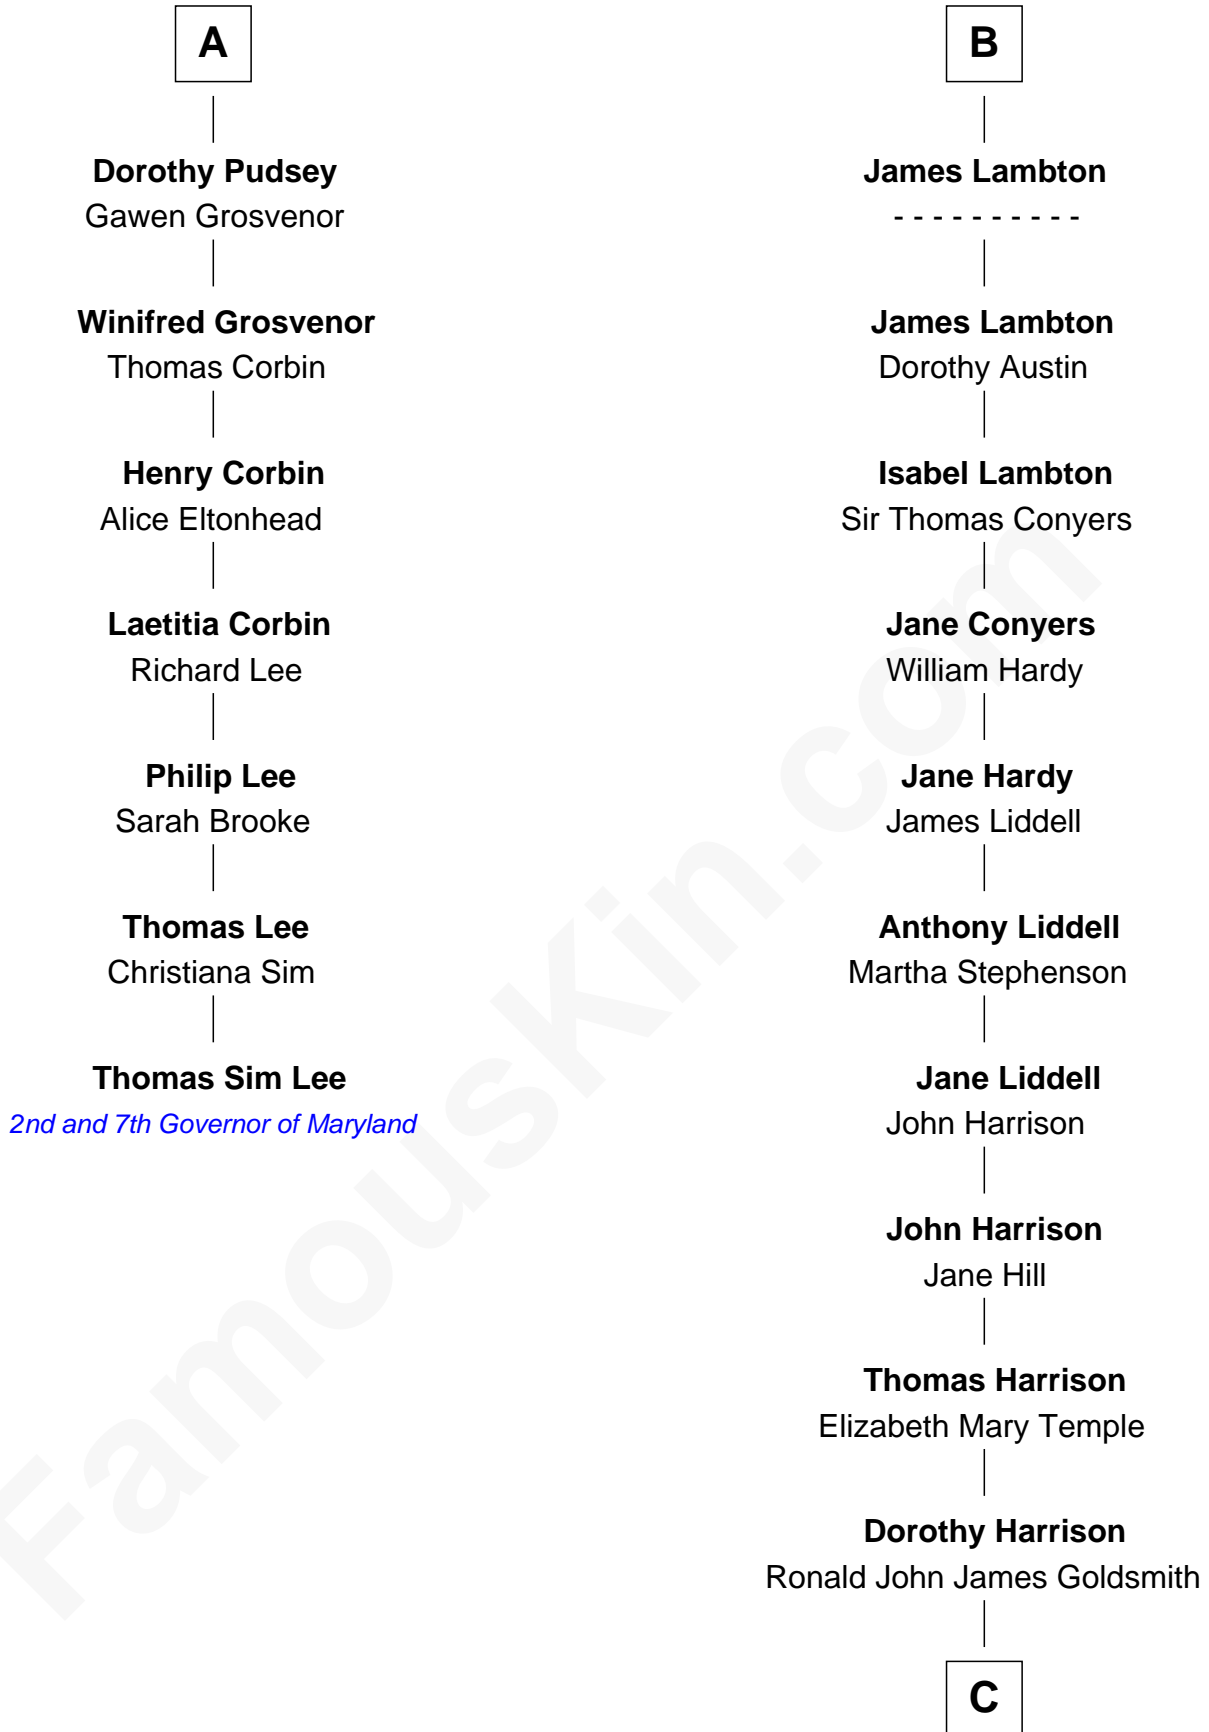

FamousKin.com Relationship Chart of

Thomas Sim Lee

2nd and 7th Governor of Maryland

13th cousin 5 times removed of

Catherine Middleton

Princess of Wales

Eleanor Fitzhugh

*with husband
Sir Thomas Tunstall*

Edith Hare

William Pudsey

Eleanor Montfort

Robert Pudsey

Eleanor Harman

George Pudsey

Matilda Cotton

A

Frances Eure

Robert Lambton

William Lambton

Anne - - - - -

Ralph Lambton

Susan Groves

B

C

Carole Elizabeth Goldsmith

Michael Francis Middleton

Catherine Middleton

Princess of Wales

FamousKin.com