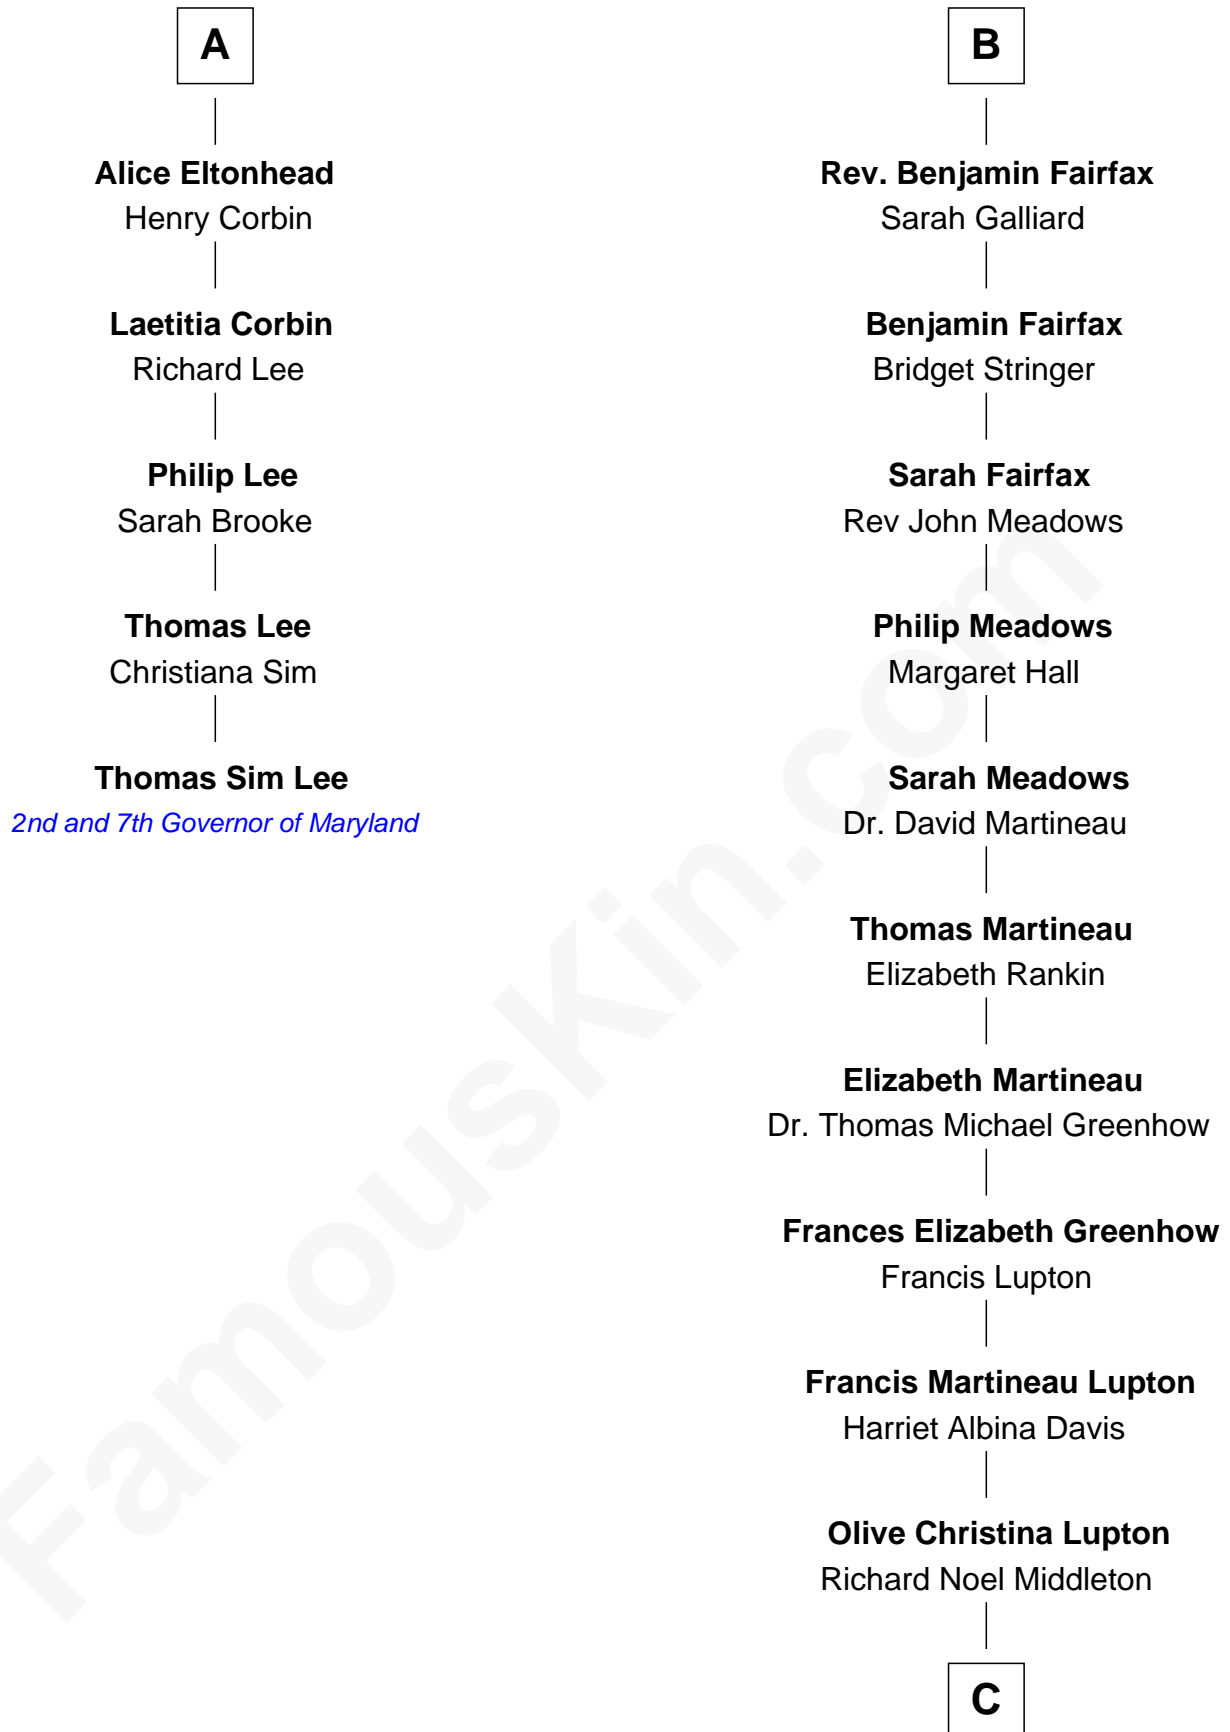

FamousKin.com Relationship Chart of

Thomas Sim Lee

2nd and 7th Governor of Maryland

11th cousin 8 times removed of

Catherine Middleton

Princess of Wales

Sir Nicholas Harington

Isabel English

Sir William Harington

Margaret de Neville

Agnes Harington

Sir Alexander Radcliffe

Isabel Radcliffe

Sir James Harington

Anne Harington

Sir William Stanley

Richard Sherburne

Richard Sherburne

Alice Hamerton

Sir Robert Sherburne

Joan Radcliffe

Elizabeth Sherburne

Sir Thomas Fairfax

Sir Thomas Fairfax

Agnes Gascoigne

William Fairfax

John Fairfax

Mary Birch

B

C

Peter Francis Middleton

Valerie Glassborow