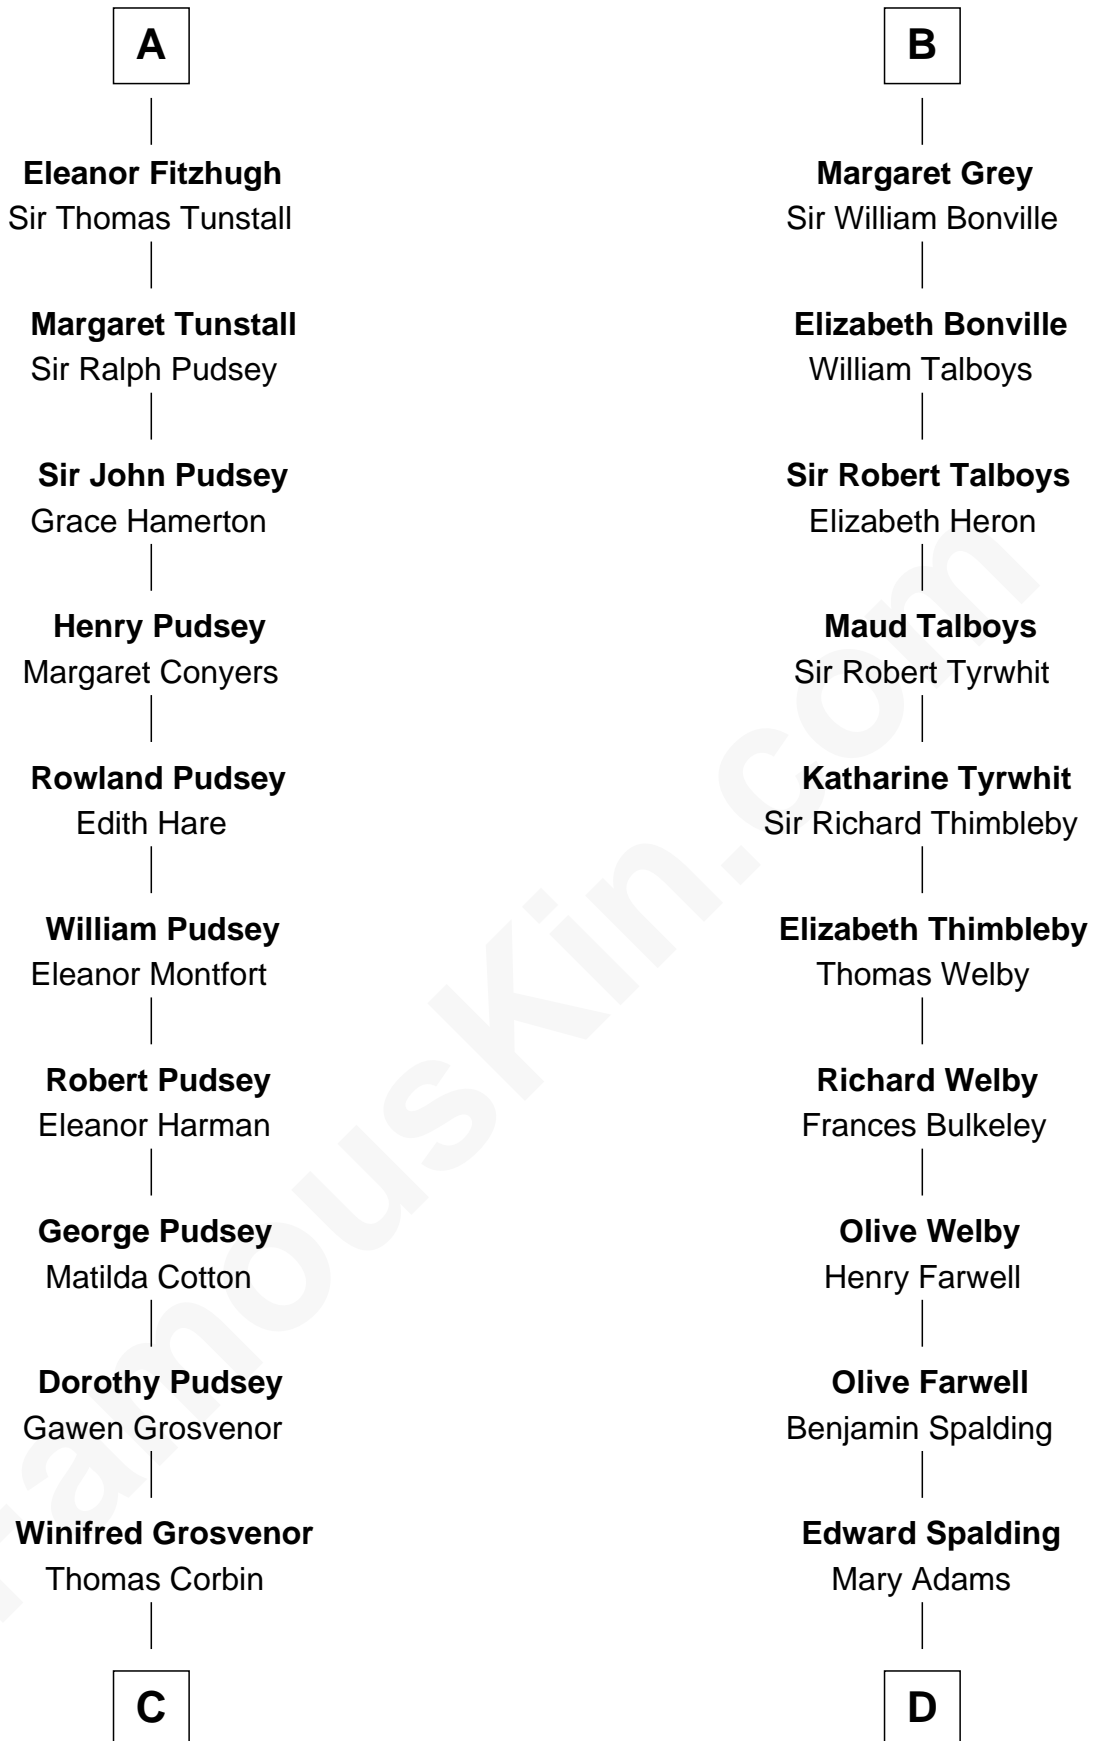

FamousKin.com Relationship Chart of

Thomas Sim Lee

2nd and 7th Governor of Maryland

21st cousin of

William Rufus Day

36th U.S. Secretary of State

Everard Ros
Rose Trusbut

C