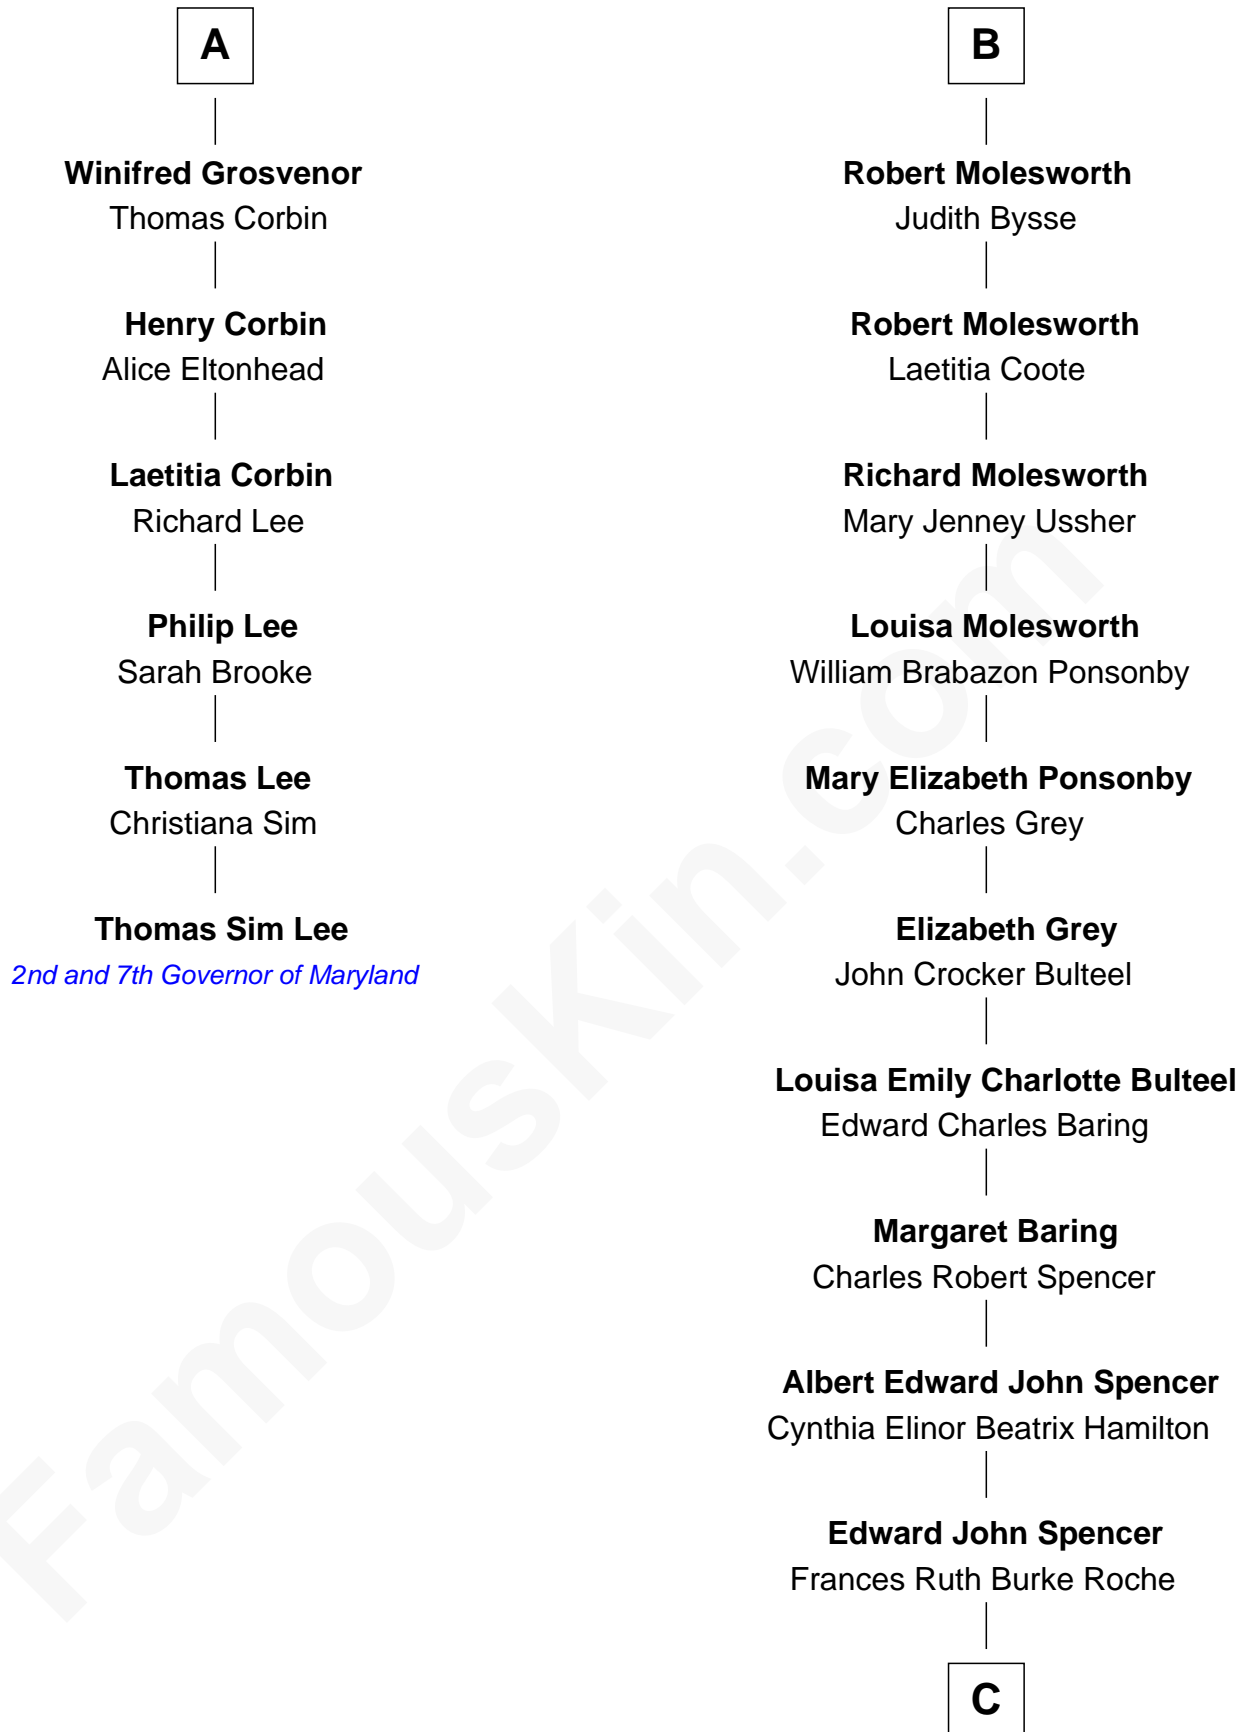

FamousKin.com Relationship Chart of

Thomas Sim Lee

2nd and 7th Governor of Maryland

12th cousin 6 times removed of

Prince Harry

Duke of Sussex

Sir Robert Corbet

Margaret - - - - -

C

Princess Diana Frances Spencer
Charles III, King of the United Kingdom

Prince Harry
Duke of Sussex

FamousKin.com