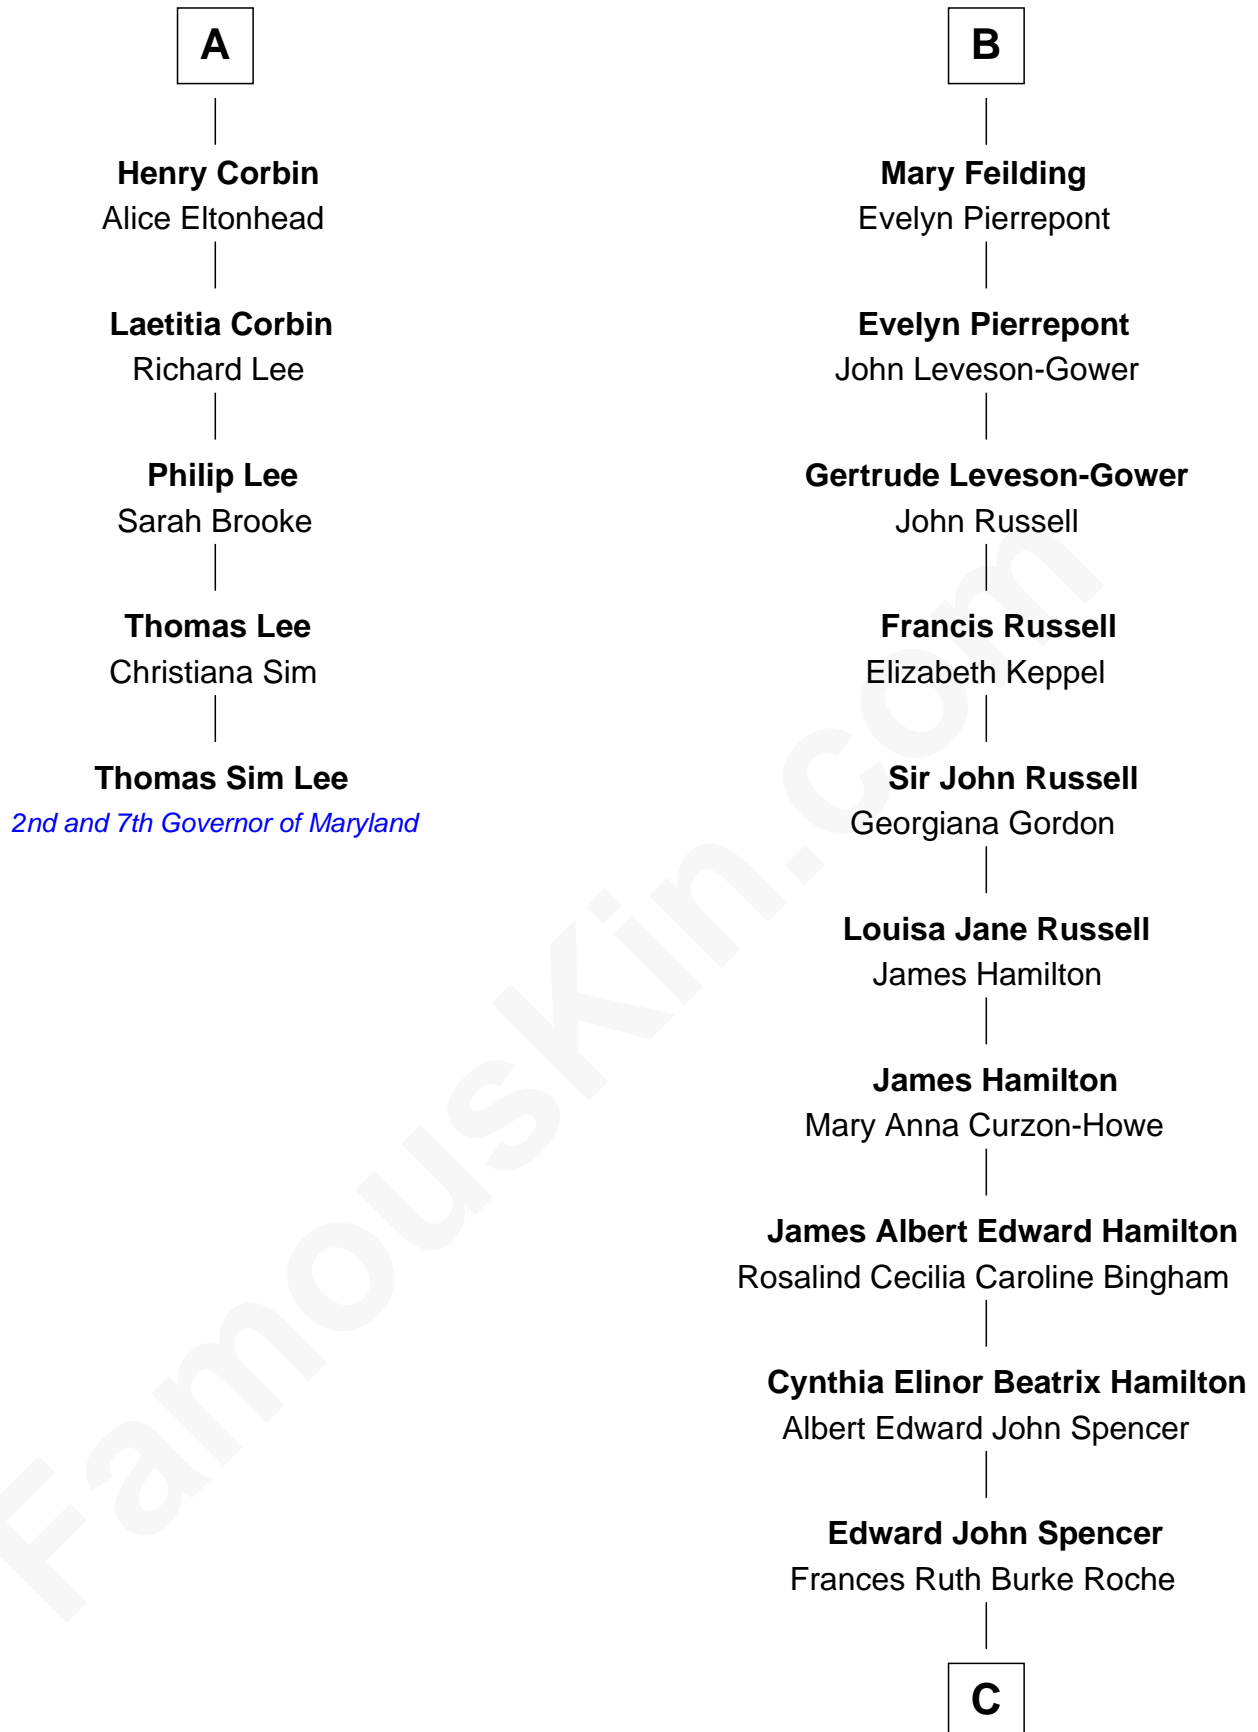

FamousKin.com Relationship Chart of

Thomas Sim Lee

2nd and 7th Governor of Maryland

11th cousin 7 times removed of

Prince Harry

Duke of Sussex

John Aston
Elizabeth Delves

C

Princess Diana Frances Spencer
Charles III, King of the United Kingdom

Prince Harry
Duke of Sussex

FamousKin.com