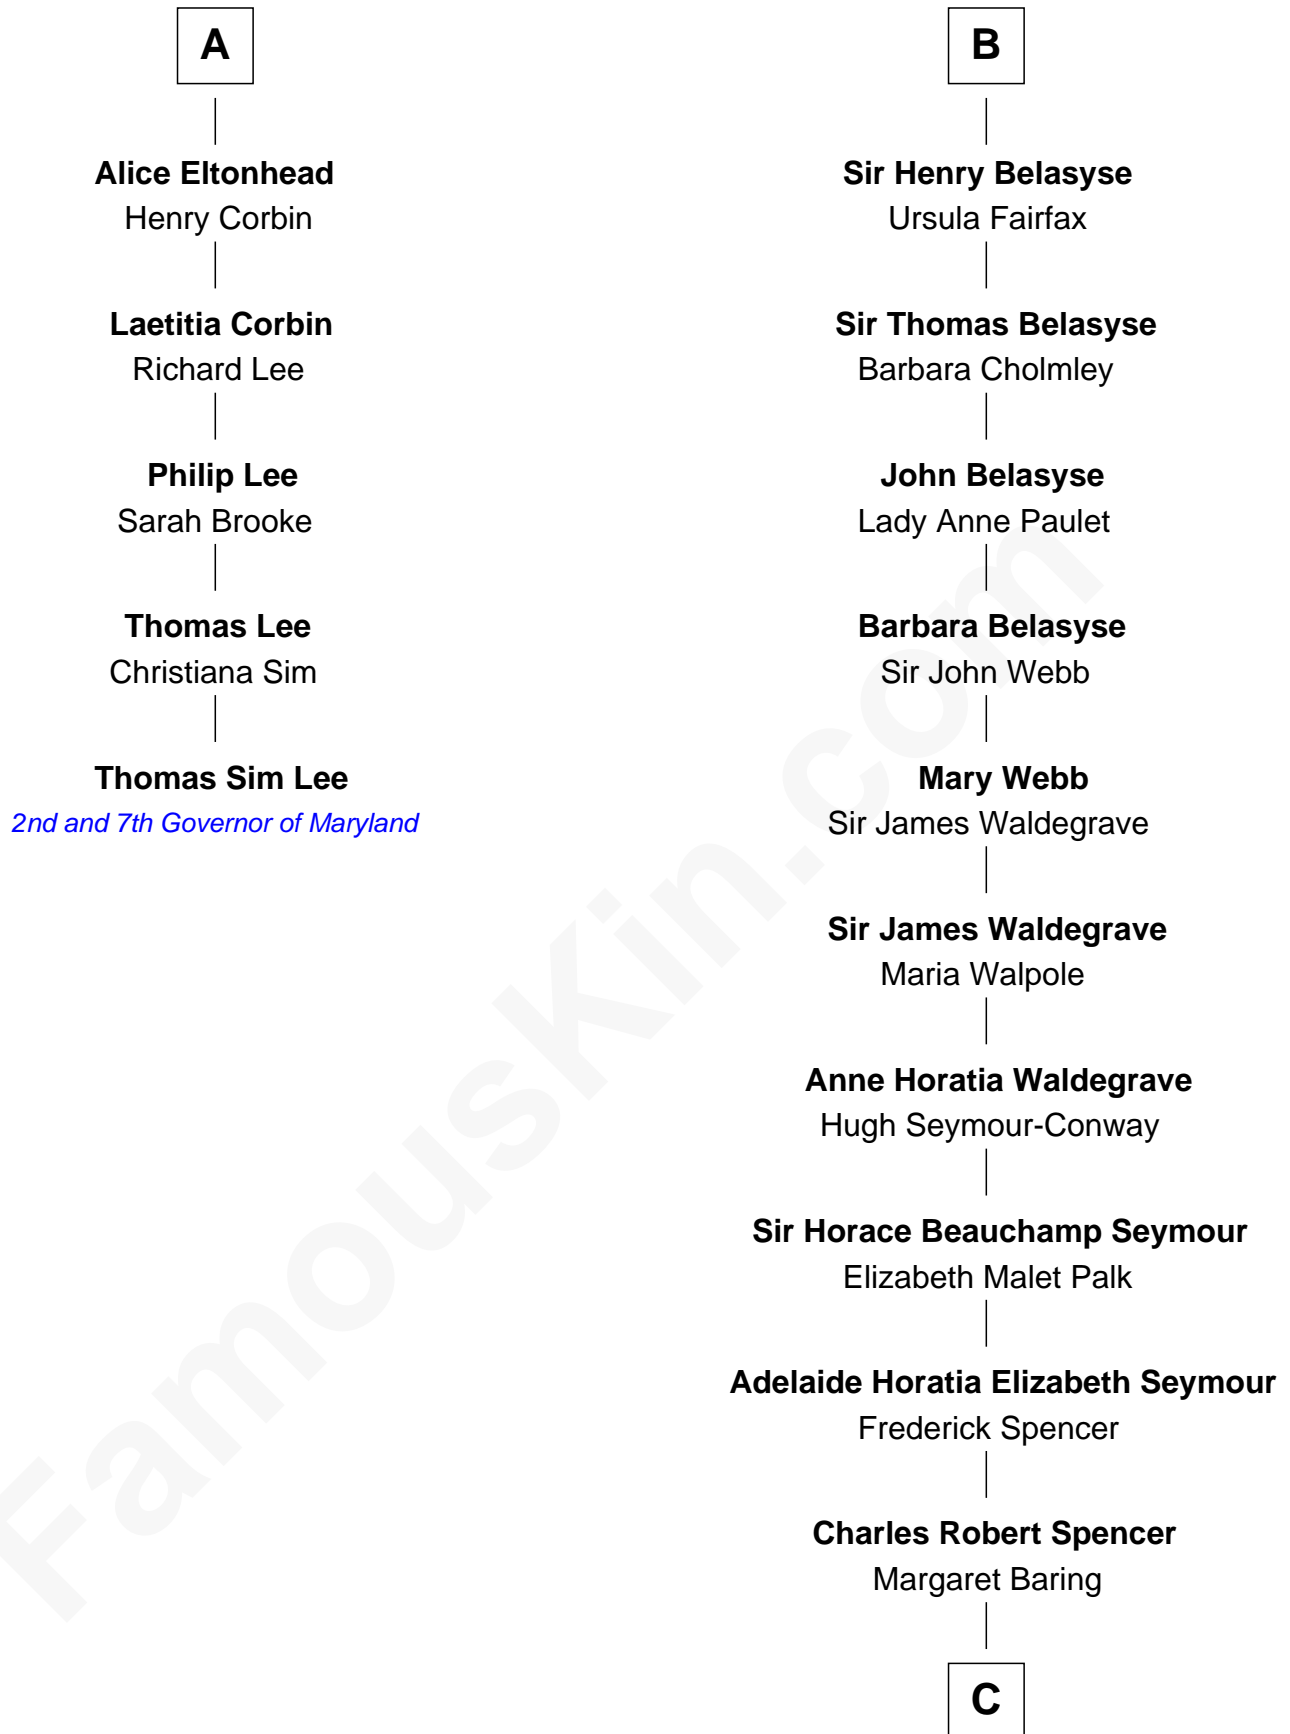

# FamousKin.com Relationship Chart of

**Thomas Sim Lee**

*2nd and 7th Governor of Maryland*

**11th cousin 9 times removed of**

**Prince Harry**

*Duke of Sussex*

**Sir Nicholas Harington**

Isabel English

**Sir William Harington**

Margaret de Neville

**Agnes Harington**

Sir Alexander Radcliffe

**Isabel Radcliffe**

Sir James Harington

**Anne Harington**

Sir William Stanley

Richard Sherburne

**Richard Sherburne**

Alice Hamerton

**Sir Robert Sherburne**

Joan Radcliffe

**Elizabeth Sherburne**

Sir Thomas Fairfax

**Sir Thomas Fairfax**

Agnes Gascoigne

**Sir Nicholas Fairfax**

Jane Palmes

**Margaret Fairfax**

Sir William Belasyse

**B**

C

**Albert Edward John Spencer**