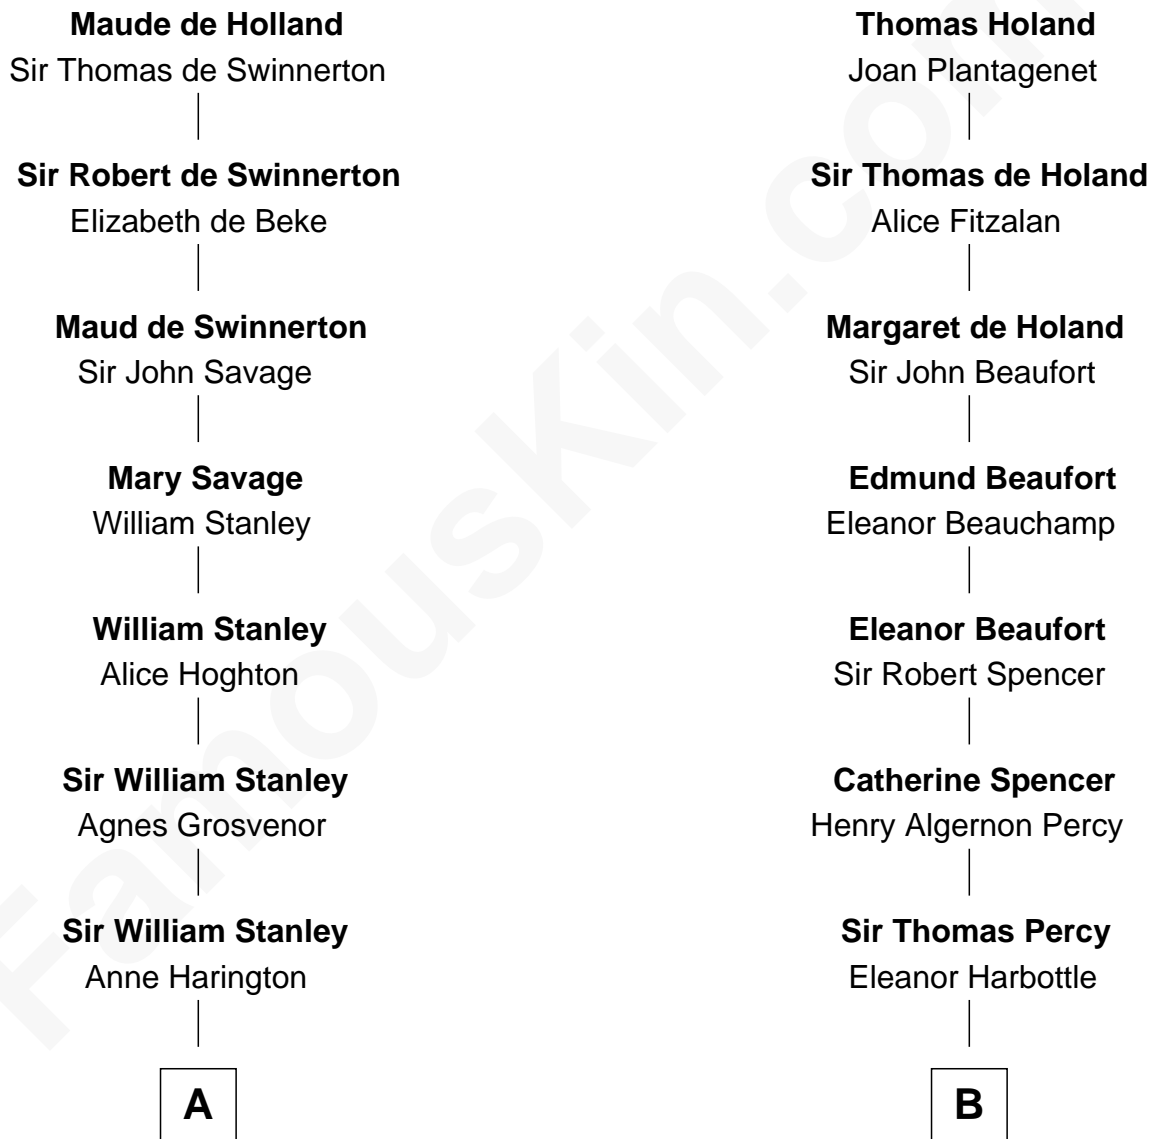

FamousKin.com

Relationship Chart of

Thomas Sim Lee

2nd and 7th Governor of Maryland

14th cousin 7 times removed of

Prince Harry

Duke of Sussex

Sir Robert de Holland

Maude la Zouche

C

Charles Robert Spencer

Margaret Baring

Albert Edward John Spencer

Cynthia Elinor Beatrix Hamilton

Edward John Spencer

Frances Ruth Burke Roche

Princess Diana Frances Spencer

Charles III, King of the United Kingdom

Prince Harry

Duke of Sussex

FamousKin.com