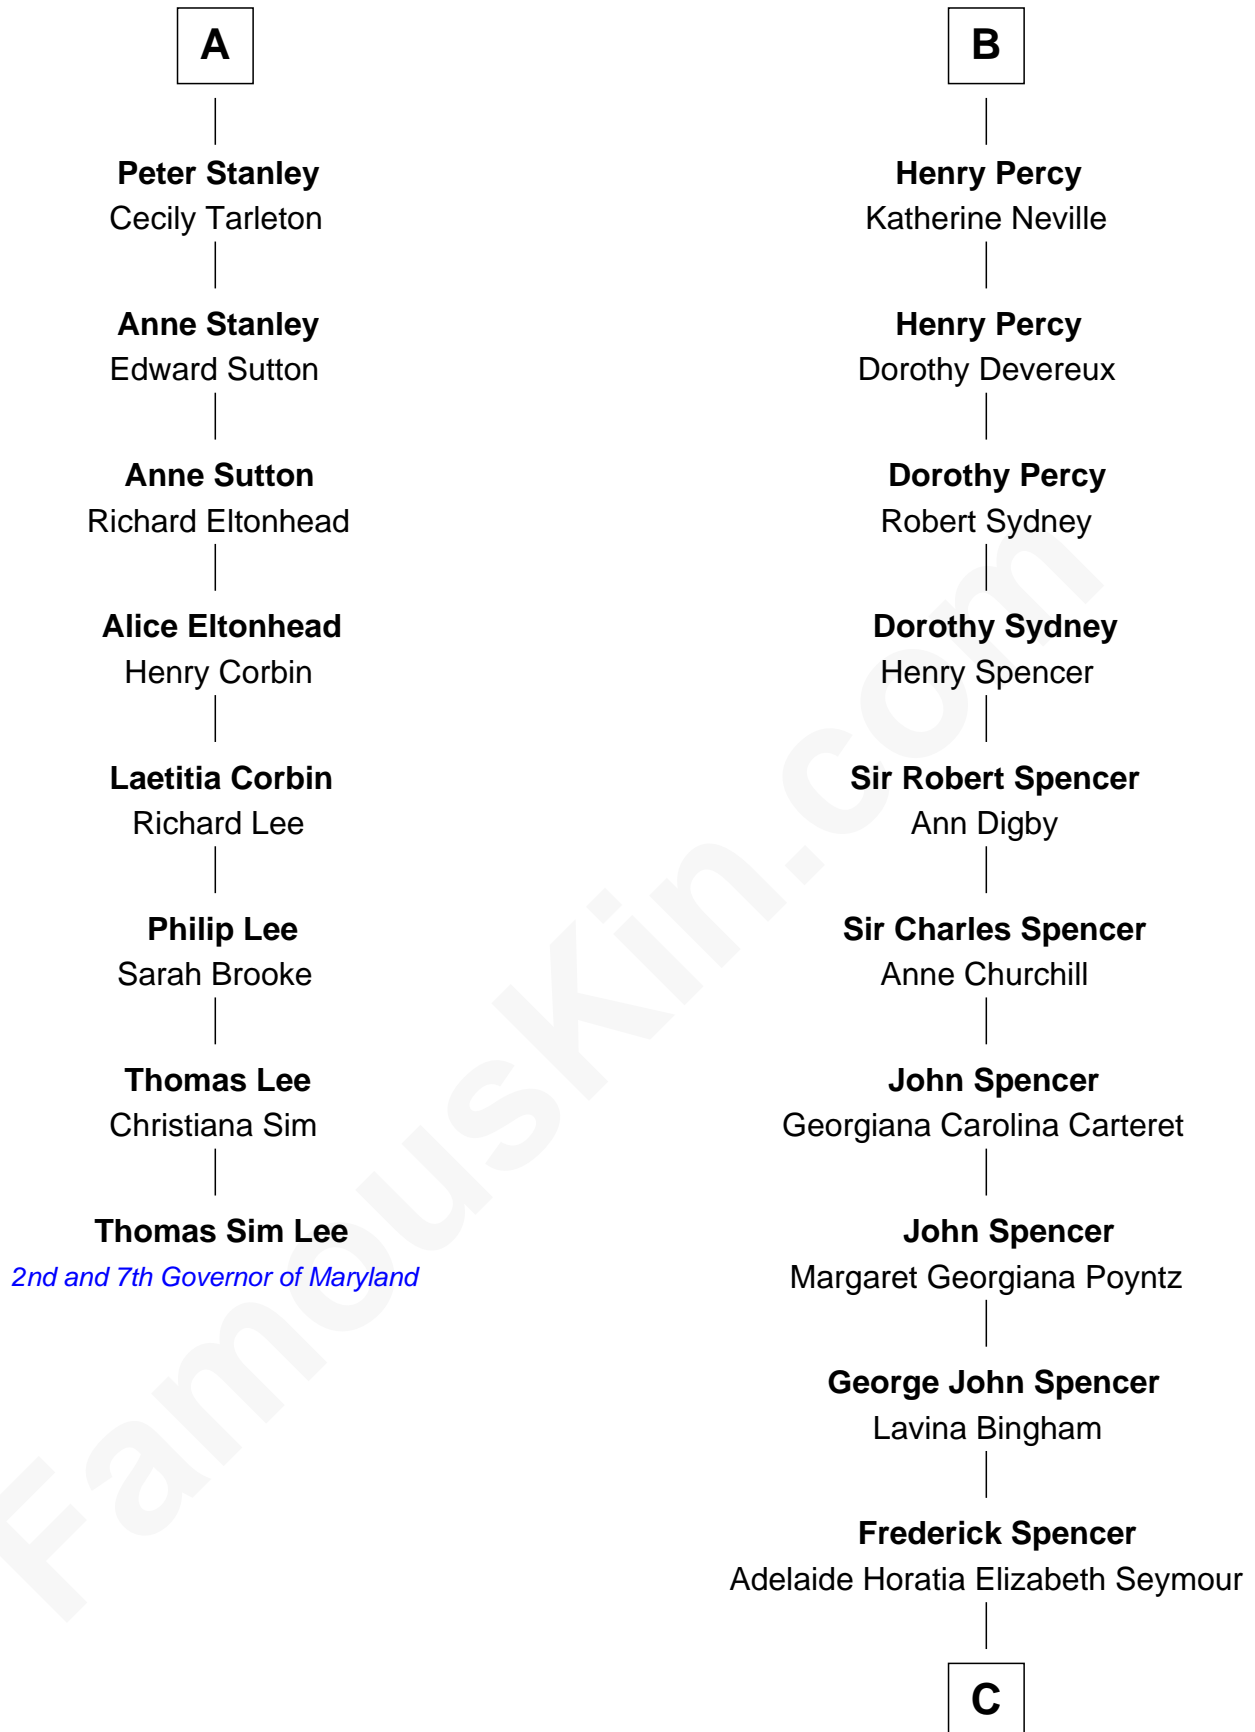

FamousKin.com

Relationship Chart of

Thomas Sim Lee

2nd and 7th Governor of Maryland

14th cousin 7 times removed of

Prince Harry

Duke of Sussex

Sir Robert de Holland

Maude la Zouche

C

Charles Robert Spencer

Margaret Baring

Albert Edward John Spencer

Cynthia Elinor Beatrix Hamilton

Edward John Spencer

Frances Ruth Burke Roche