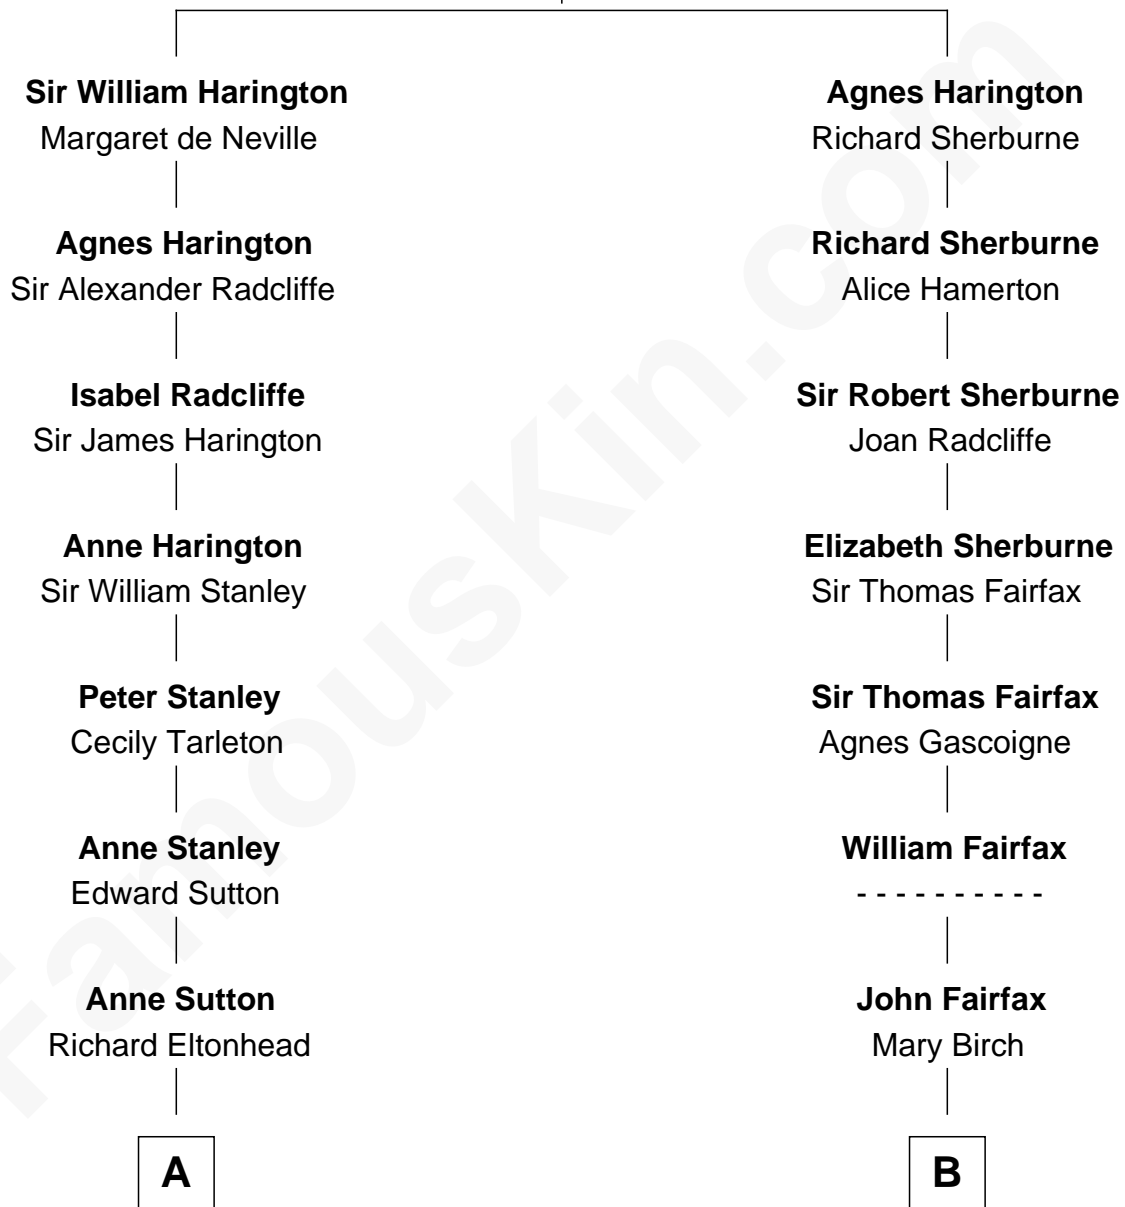

## Relationship Chart of

**Thomas Sim Lee**

*2nd and 7th Governor of Maryland*

**11th cousin 2 times removed of**

**Harriet Martineau**

*Author of The Hour and the Man*

**Sir Nicholas Harington**

Isabel English

**A**

**Alice Eltonhead**

Henry Corbin

**Laetitia Corbin**

Richard Lee

**Philip Lee**

Sarah Brooke

**Thomas Lee**