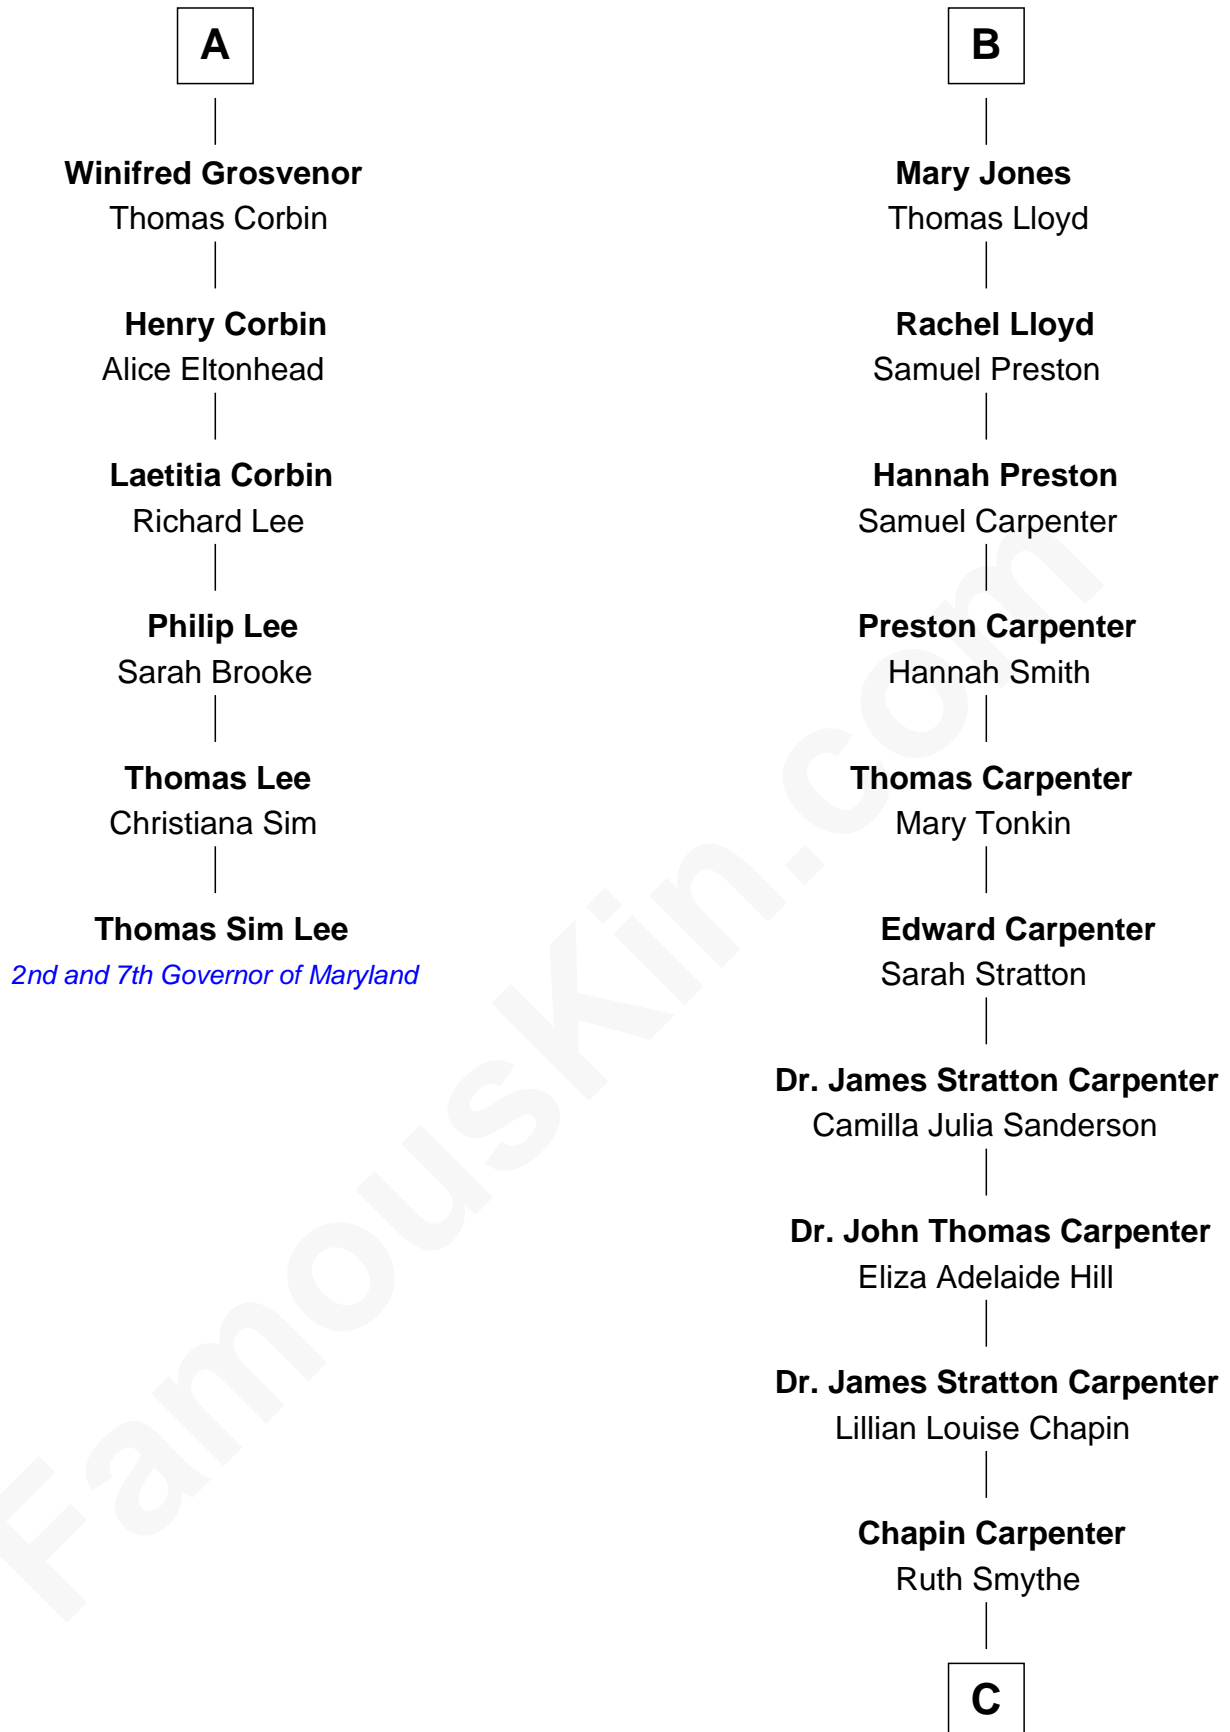

# FamousKin.com Relationship Chart of

**Thomas Sim Lee**

*2nd and 7th Governor of Maryland*

**12th cousin 6 times removed of**

**Mary Chapin Carpenter**

*Singer and Songwriter*

**Sir Robert Corbet**

Margaret - - - - -

C

Chapin Carpenter  
Mary Bowie Robertson

Mary Chapin Carpenter  
*Singer and Songwriter*

FamousKin.com