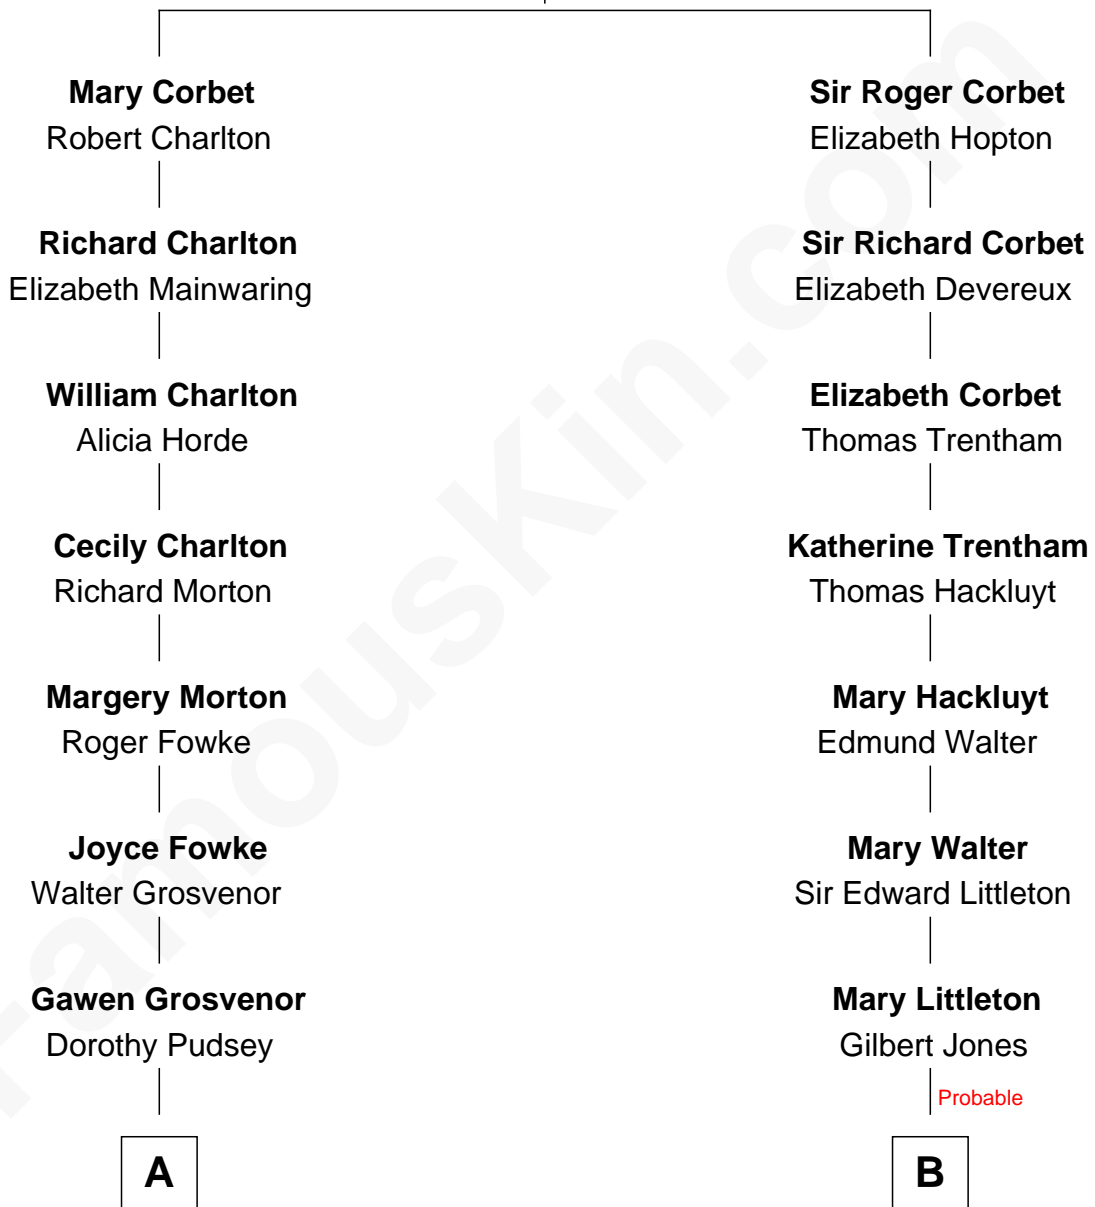

# FamousKin.com Relationship Chart of

**Thomas Sim Lee**

*2nd and 7th Governor of Maryland*

**12th cousin 6 times removed of**

**Mary Chapin Carpenter**

*Singer and Songwriter*

**Sir Robert Corbet**

Margaret - - - - -