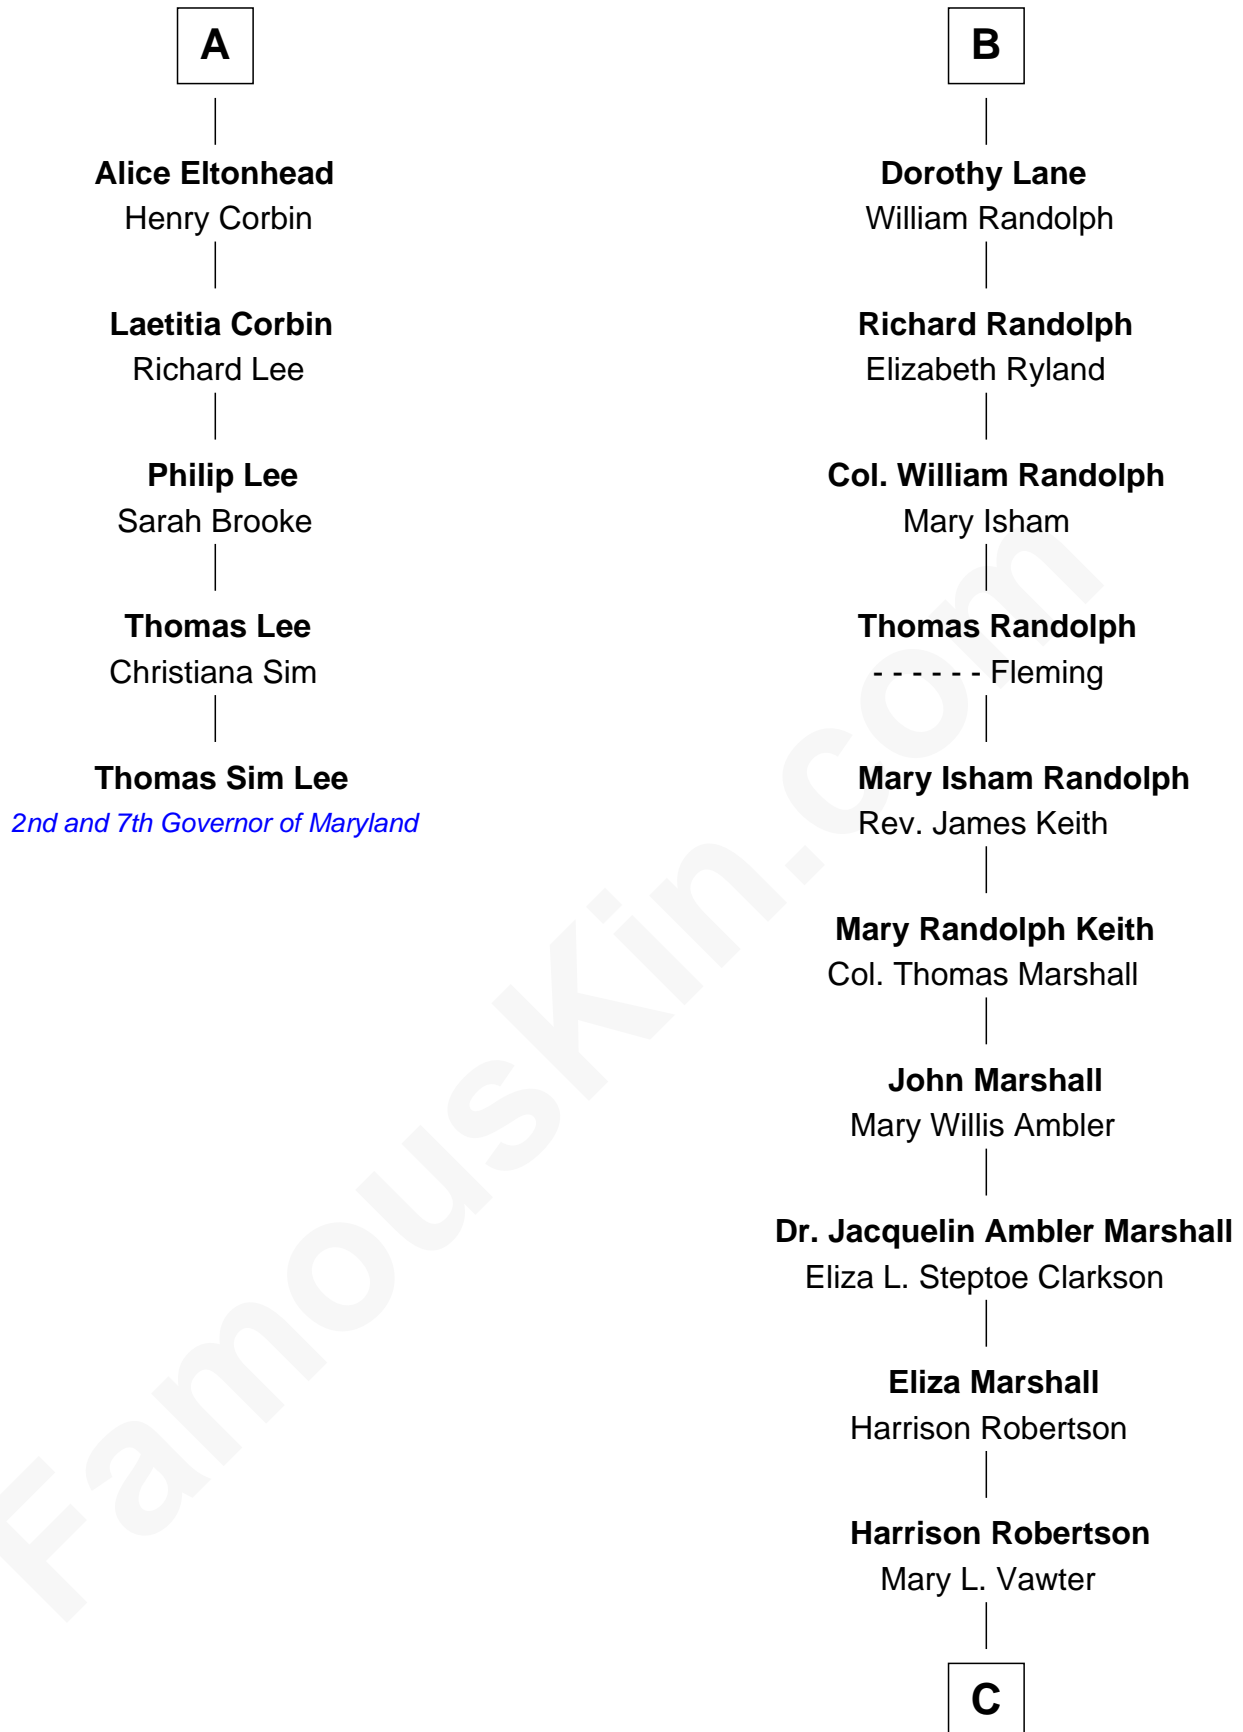

# FamousKin.com Relationship Chart of

**Thomas Sim Lee**

*2nd and 7th Governor of Maryland*

**11th cousin 8 times removed of**

**Mary Chapin Carpenter**

*Singer and Songwriter*

**Elizabeth Fitzalan**

*with husband*  
*Sir Robert Goushill*

*with husband*  
*Sir Thomas Mowbray*

**Joan Goushill**  
Sir Thomas Stanley

**Margaret Mowbray**  
Sir Robert Howard

**Katherine Stanley**  
Sir John Savage

**Katherine Howard**  
Sir Edward Neville

**Dulcia Savage**  
Sir Henry Bold

**Catherine Neville**  
Robert Tanfield

**Maud Bold**  
Thomas Gerard

**William Tanfield**  
Elizabeth Stavelly

**Jennet Gerard**  
Richard Eltonhead

**Frances Tanfield**  
Bridget Cave

**William Eltonhead**  
Anne Bowers

**Anne Tanfield**  
Clement Vincent

**Richard Eltonhead**  
Anne Sutton

**Elizabeth Vincent**  
Richard Lane

**A**

**B**

**C**

**Harrison Marshall Robertson**

Mary MacKenzie