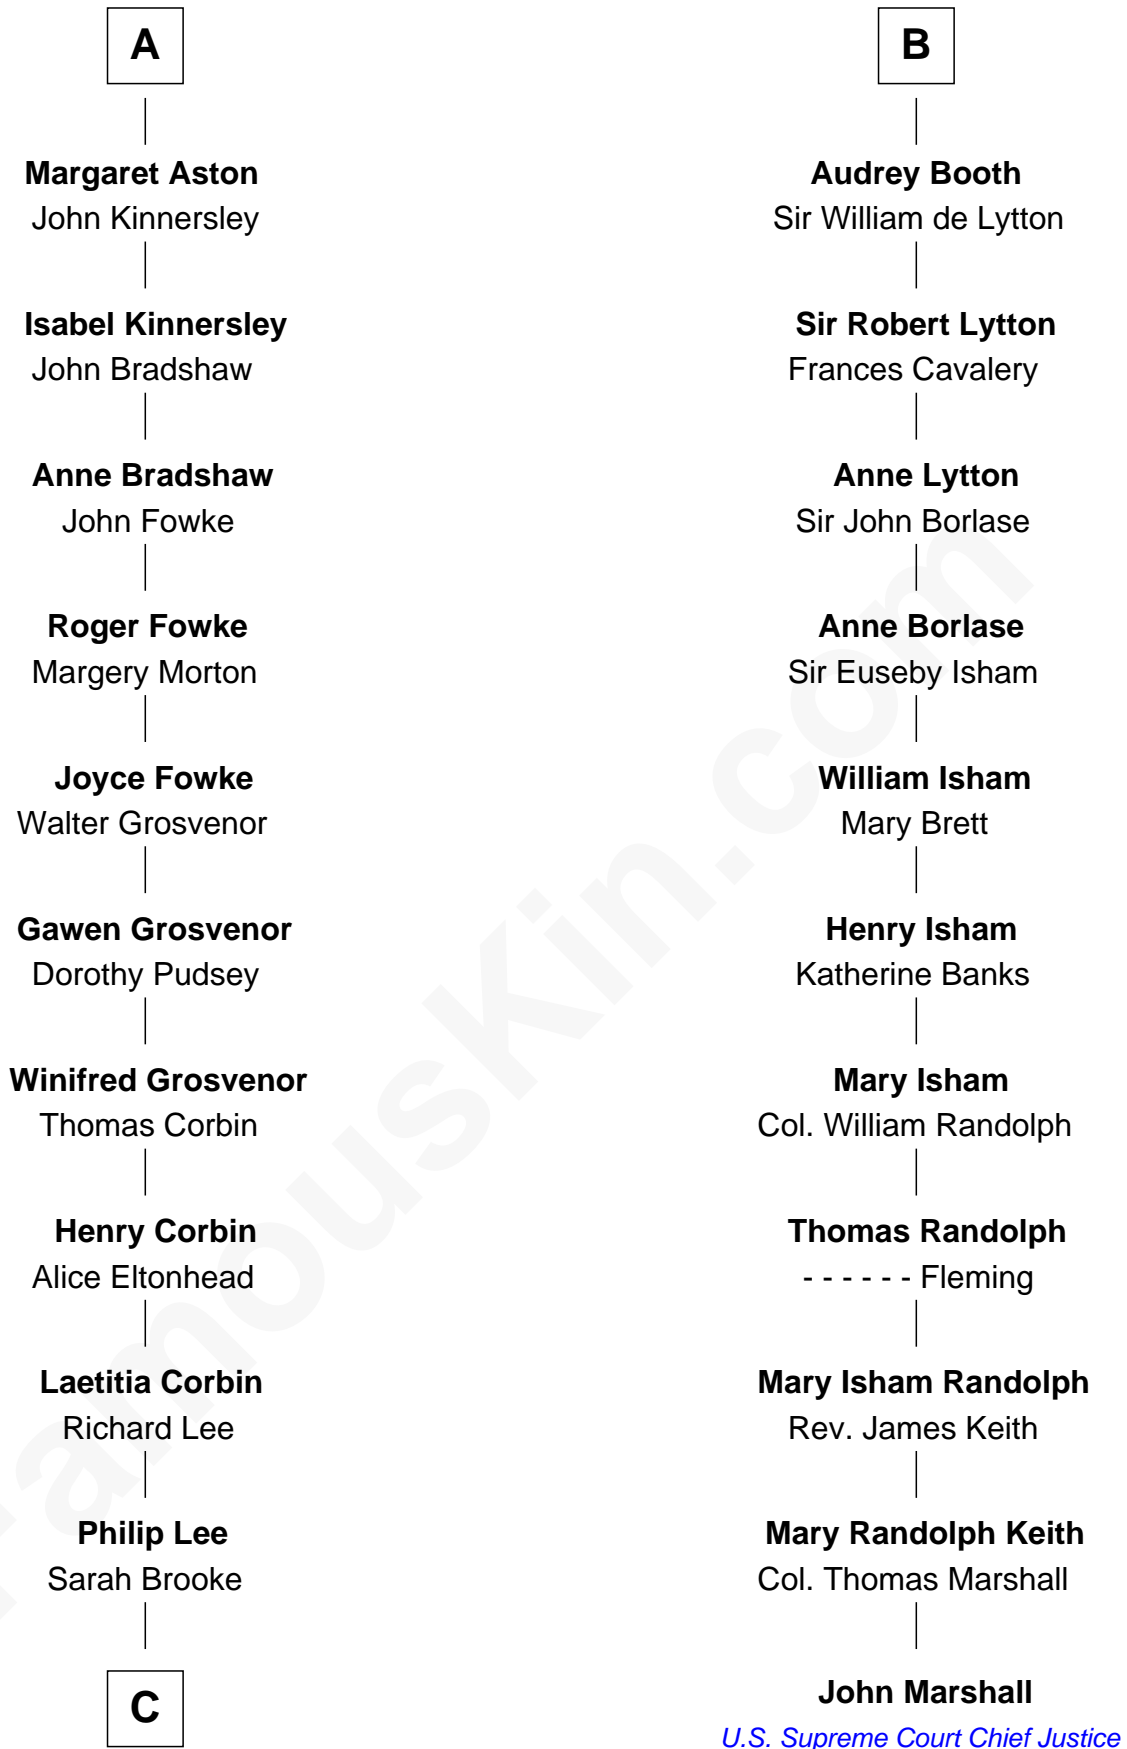

FamousKin.com

Relationship Chart of

Thomas Sim Lee

2nd and 7th Governor of Maryland

17th cousin 1 time removed of

John Marshall

4th Chief Justice of the U.S. Supreme Court

C

—
Thomas Lee
Christiana Sim

—
Thomas Sim Lee
2nd and 7th Governor of Maryland

FamousKin.com