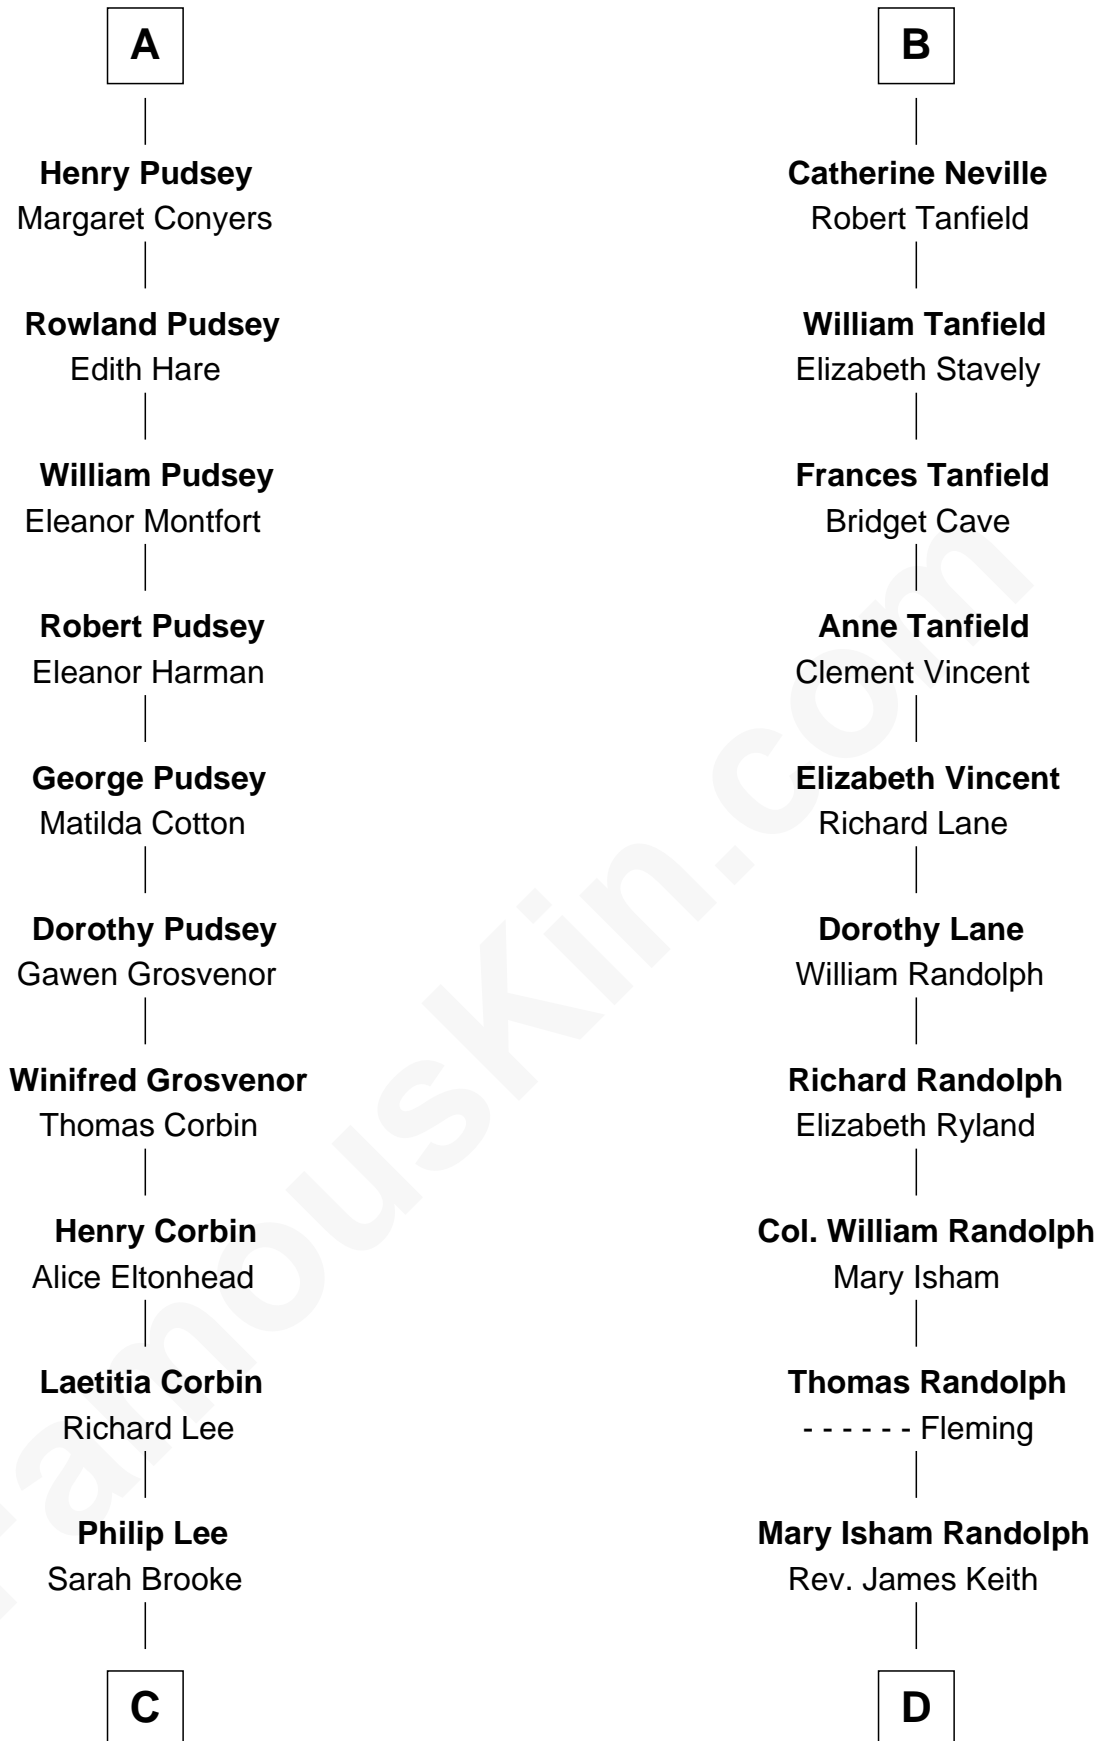

# FamousKin.com Relationship Chart of

**Thomas Sim Lee**

*2nd and 7th Governor of Maryland*

18th cousin of

**John Marshall**

*4th Chief Justice of the U.S. Supreme Court*

**John Fitz Robert**

Ada de Baliol

**C**

**Thomas Lee**  
Christiana Sim

**Thomas Sim Lee**  
*2nd and 7th Governor of Maryland*

**D**

**Mary Randolph Keith**  
Col. Thomas Marshall

**John Marshall**  
*U.S. Supreme Court Chief Justice*

FamousKin.com