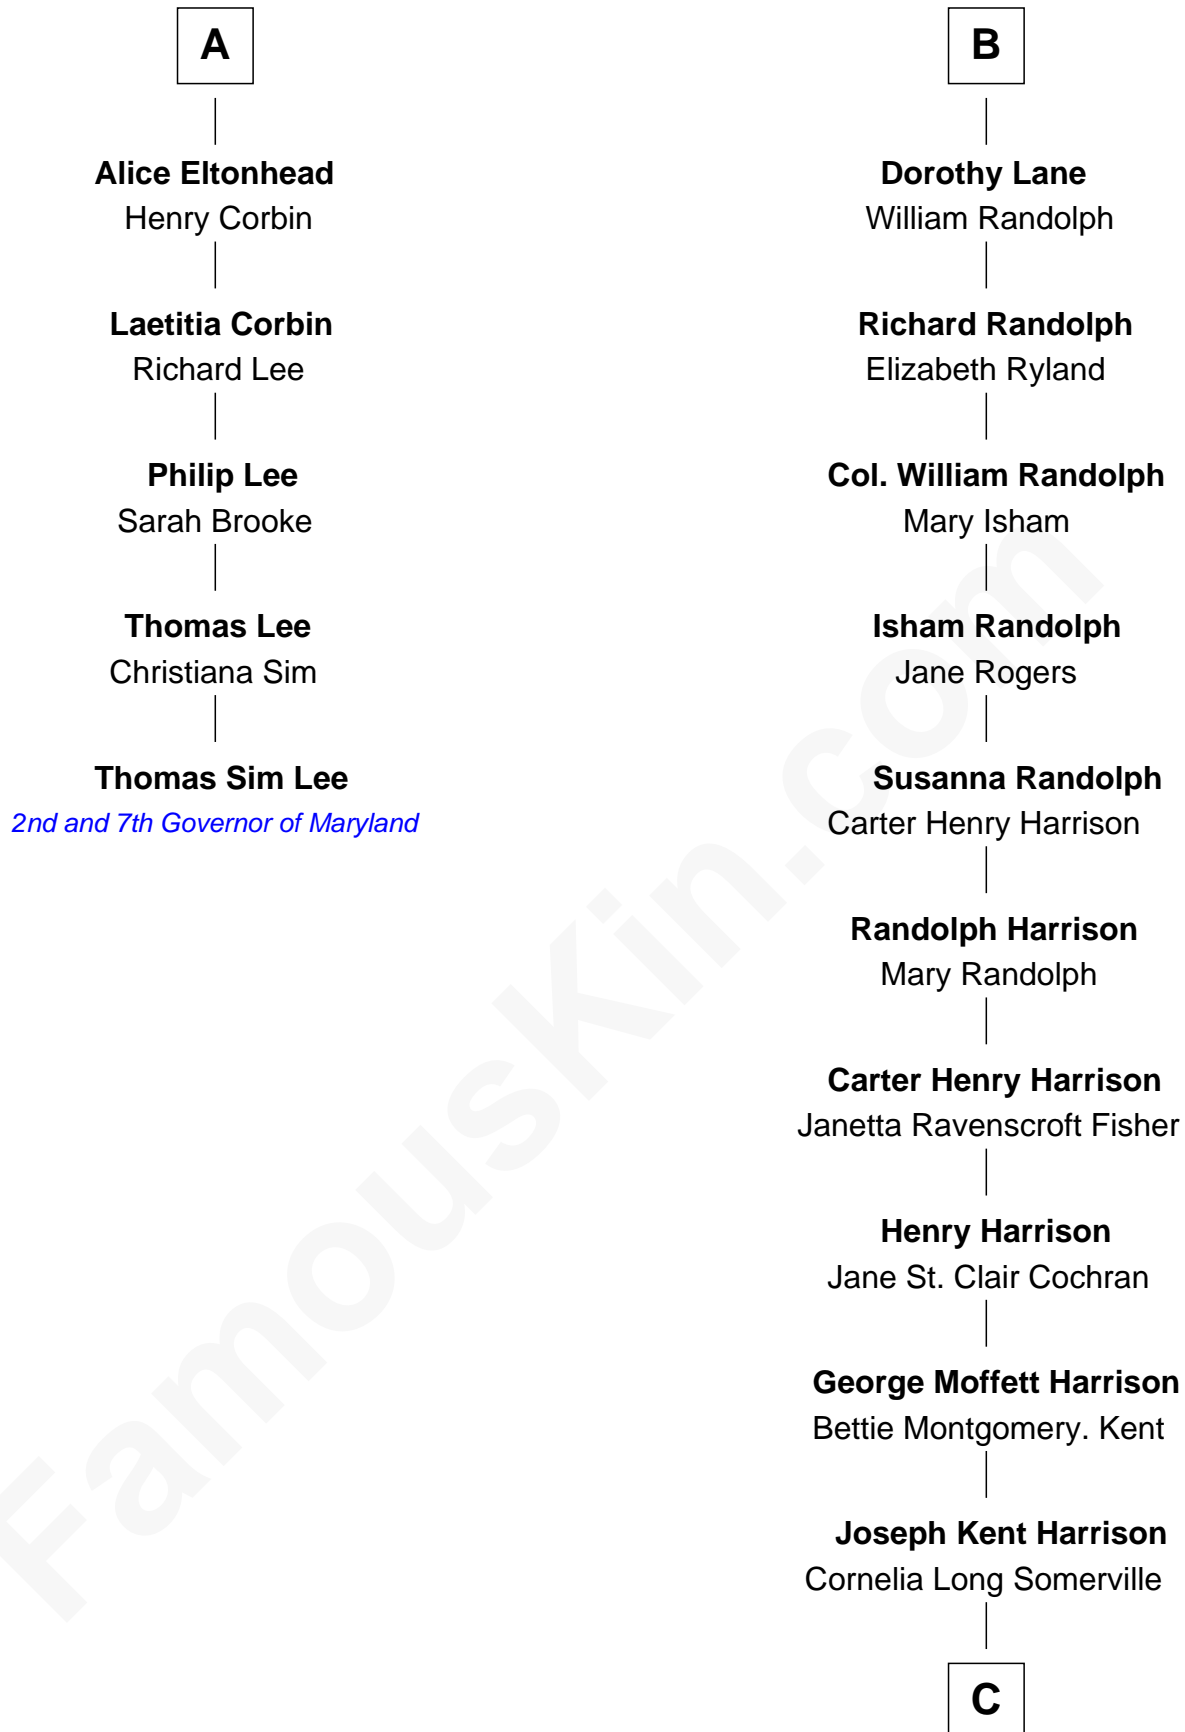

FamousKin.com Relationship Chart of

Thomas Sim Lee

2nd and 7th Governor of Maryland

11th cousin 8 times removed of

Edward Norton

Movie Actor

Elizabeth Fitzalan

*with husband
Sir Robert Goushill*

*with husband
Sir Thomas Mowbray*

Joan Goushill
Sir Thomas Stanley

Margaret Mowbray
Sir Robert Howard

Katherine Stanley
Sir John Savage

Katherine Howard
Sir Edward Neville

Dulcia Savage
Sir Henry Bold

Catherine Neville
Robert Tanfield

Maud Bold
Thomas Gerard

William Tanfield
Elizabeth Stavelly

Jennet Gerard
Richard Eltonhead

Frances Tanfield
Bridget Cave

William Eltonhead
Anne Bowers

Anne Tanfield
Clement Vincent

Richard Eltonhead
Anne Sutton

Elizabeth Vincent
Richard Lane

A

B

C

Betty Kent Harrison
Edward Mower Norton

Edward Mower Norton
Lydia Robinson Rouse

Edward Norton
Movie Actor

FamousKin.com