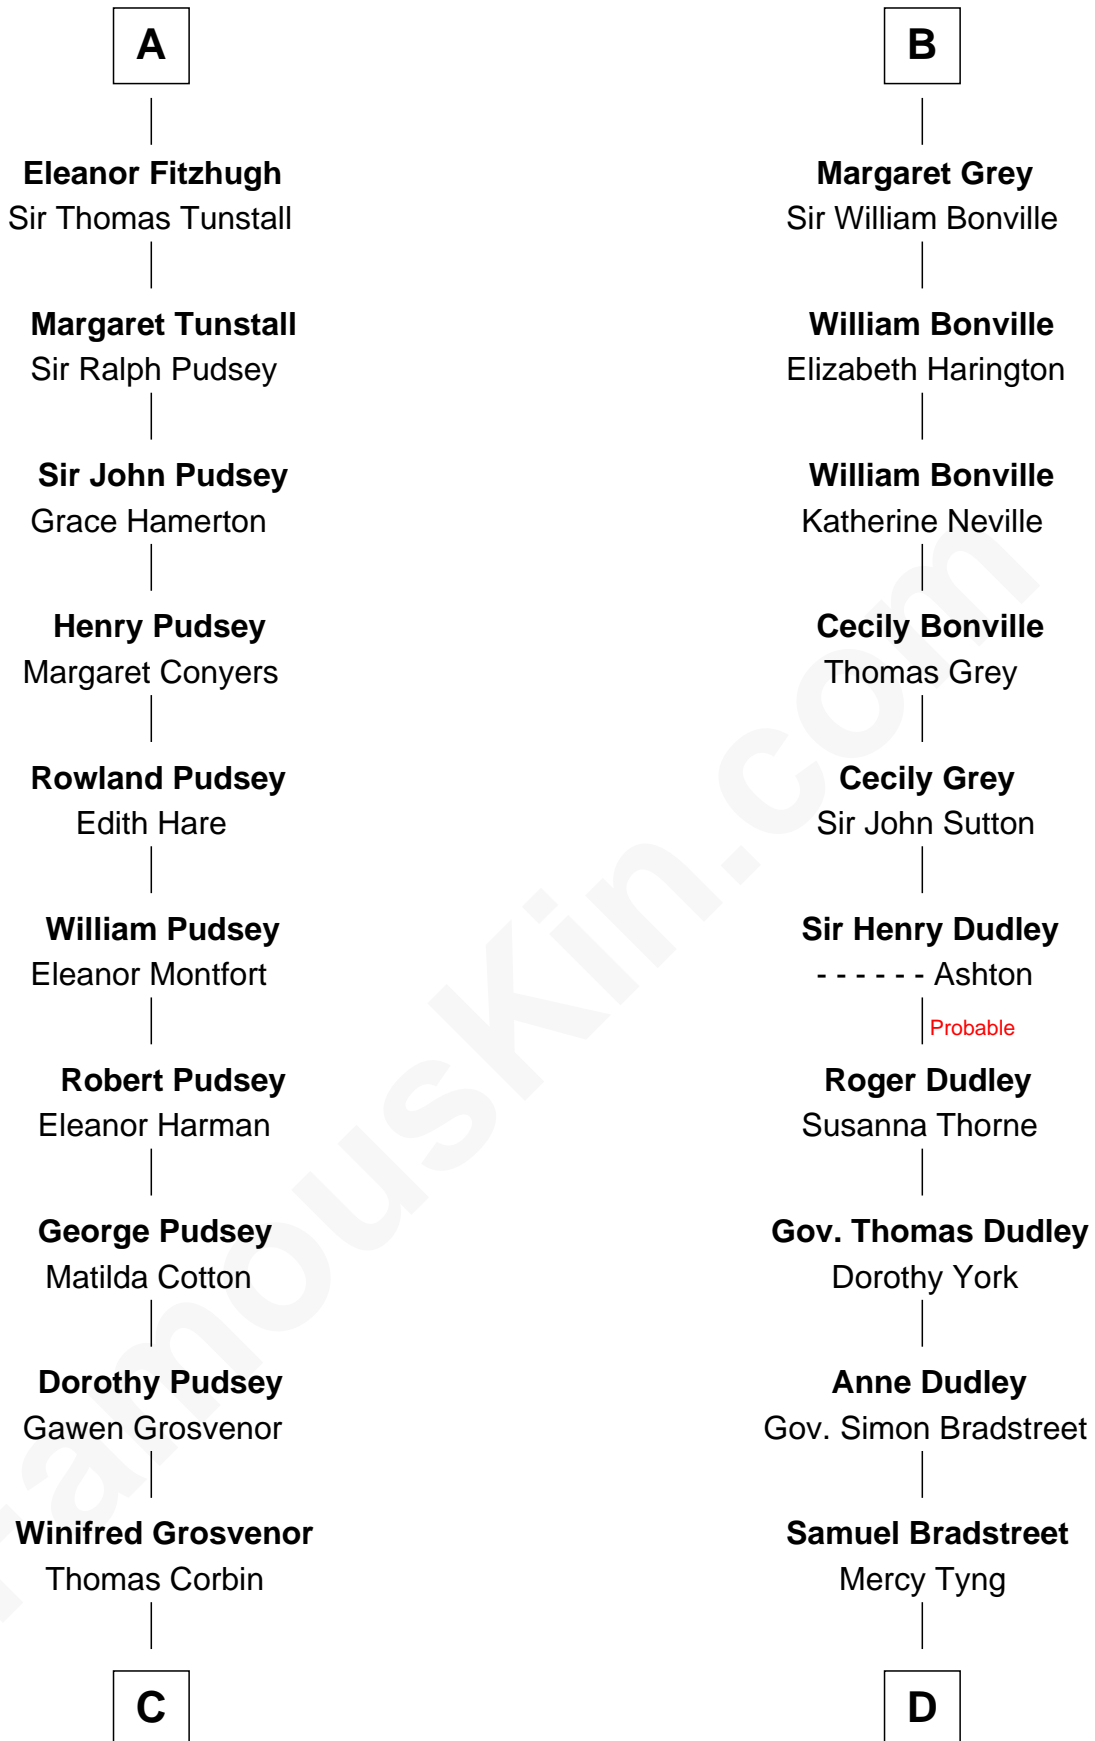

FamousKin.com Relationship Chart of

Thomas Sim Lee

2nd and 7th Governor of Maryland

21st cousin of

Oliver Wendell Holmes, Sr.

American "Fireside" Poet

William I, King of Scotland

----- Avenal

C

Henry Corbin
Alice Eltonhead

Laetitia Corbin
Richard Lee

Philip Lee
Sarah Brooke

Thomas Lee
Christiana Sim

Thomas Sim Lee
2nd and 7th Governor of Maryland

D

Mercy Bradstreet
Dr. James Oliver