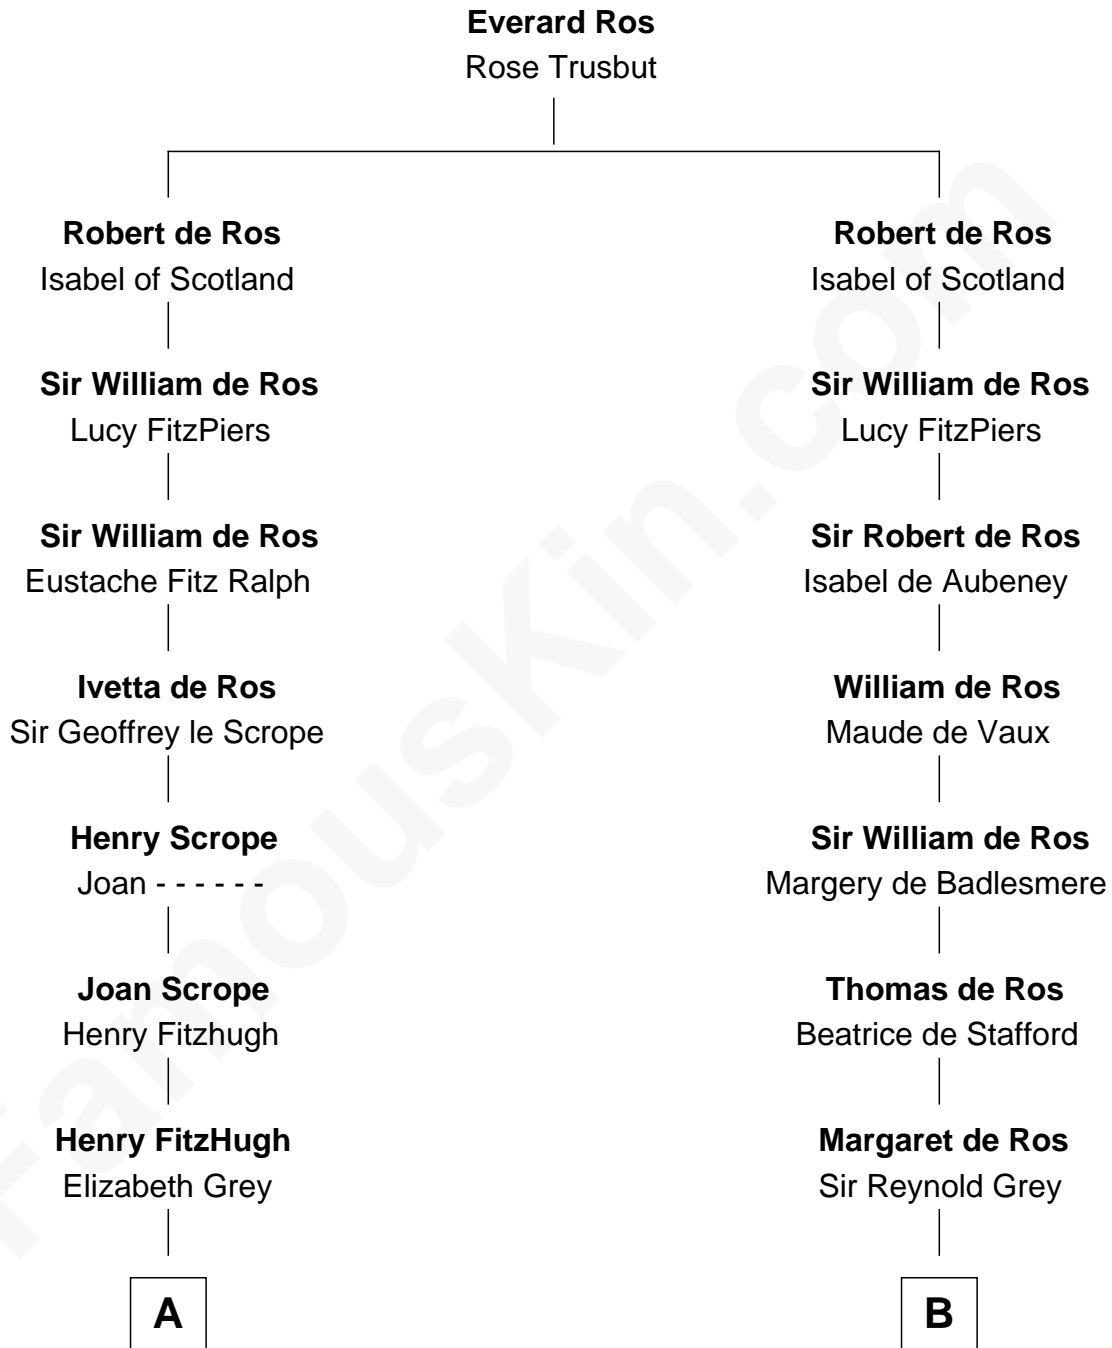

# FamousKin.com Relationship Chart of

**Thomas Sim Lee**

*2nd and 7th Governor of Maryland*

21st cousin of

**Oliver Wendell Holmes, Sr.**

*American "Fireside" Poet*

**C**

**Henry Corbin**  
Alice Eltonhead

**Laetitia Corbin**  
Richard Lee

**Philip Lee**  
Sarah Brooke

**Thomas Lee**  
Christiana Sim

**Thomas Sim Lee**  
*2nd and 7th Governor of Maryland*

**D**

**Mercy Bradstreet**  
Dr. James Oliver

**Sarah Oliver**  
Jacob Wendell