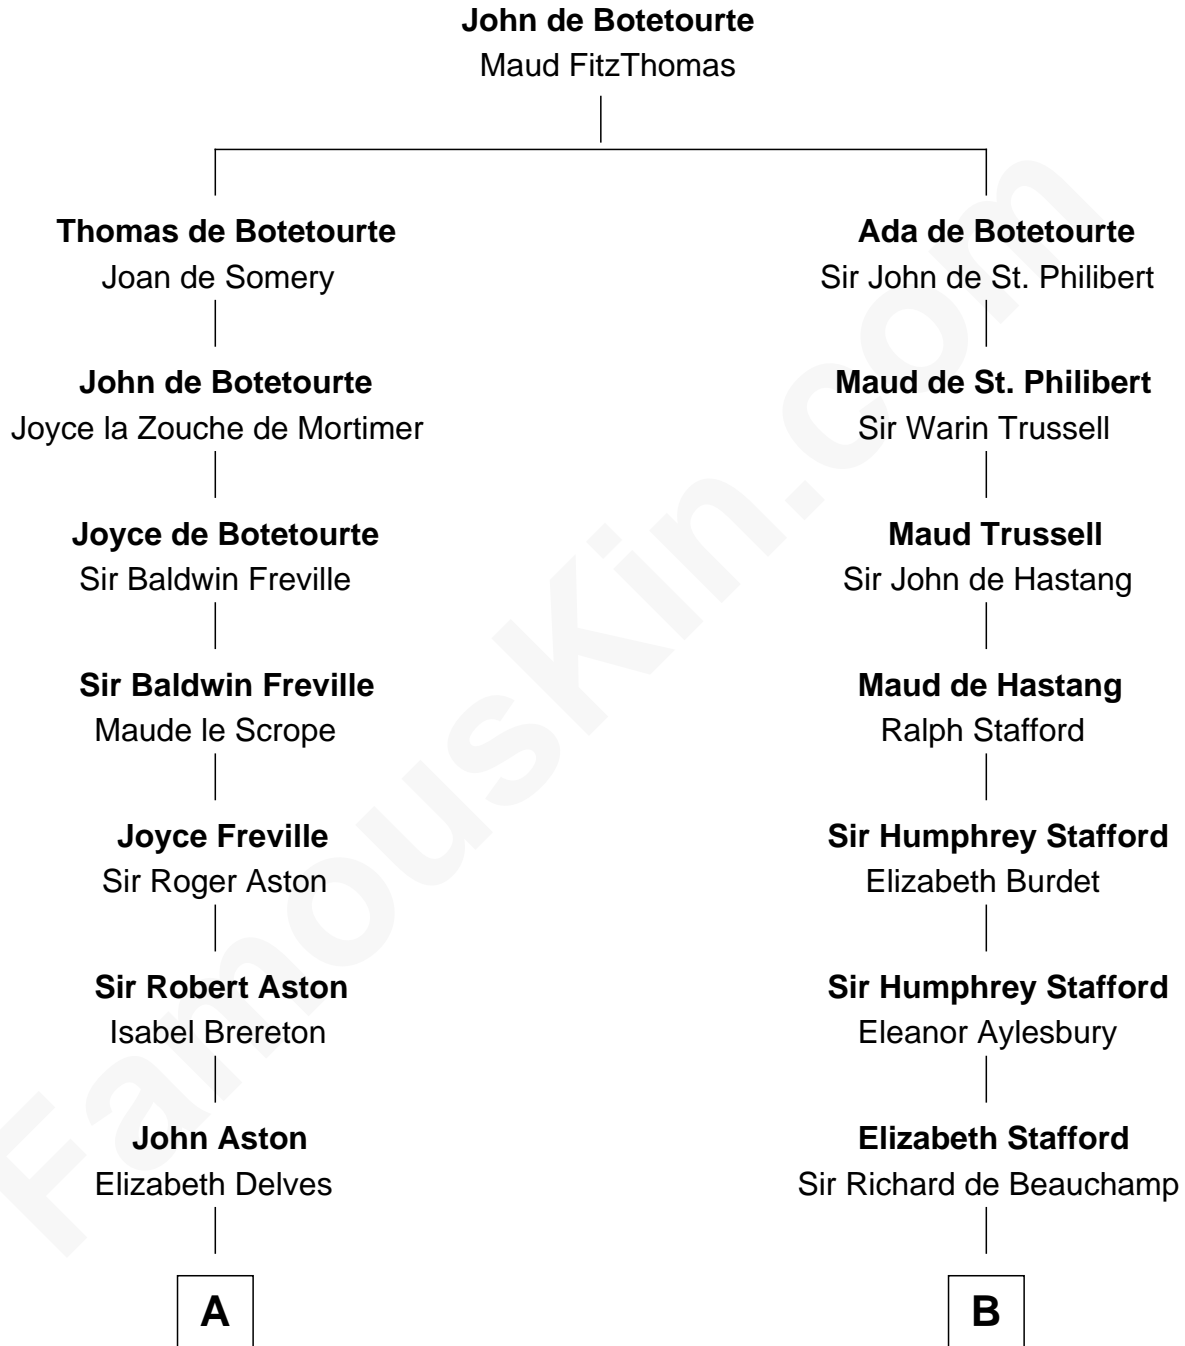

FamousKin.com Relationship Chart of

Thomas Sim Lee

2nd and 7th Governor of Maryland

18th cousin 3 times removed of

Endicott Peabody

62nd Governor of Massachusetts

C

Thomas Lee
Christiana Sim

Thomas Sim Lee
2nd and 7th Governor of Maryland

D

Mary Harrison Eliot
Edmund Dwight

Mary Eliot Dwight
Dr. Samuel Parkman

Henry Parkman
Mary Frances Parker

Mary Elizabeth Parkman
Rt. Rev. Malcolm Endicott Peabody

Endicott Peabody
62nd Governor of Massachusetts

FamousKin.com