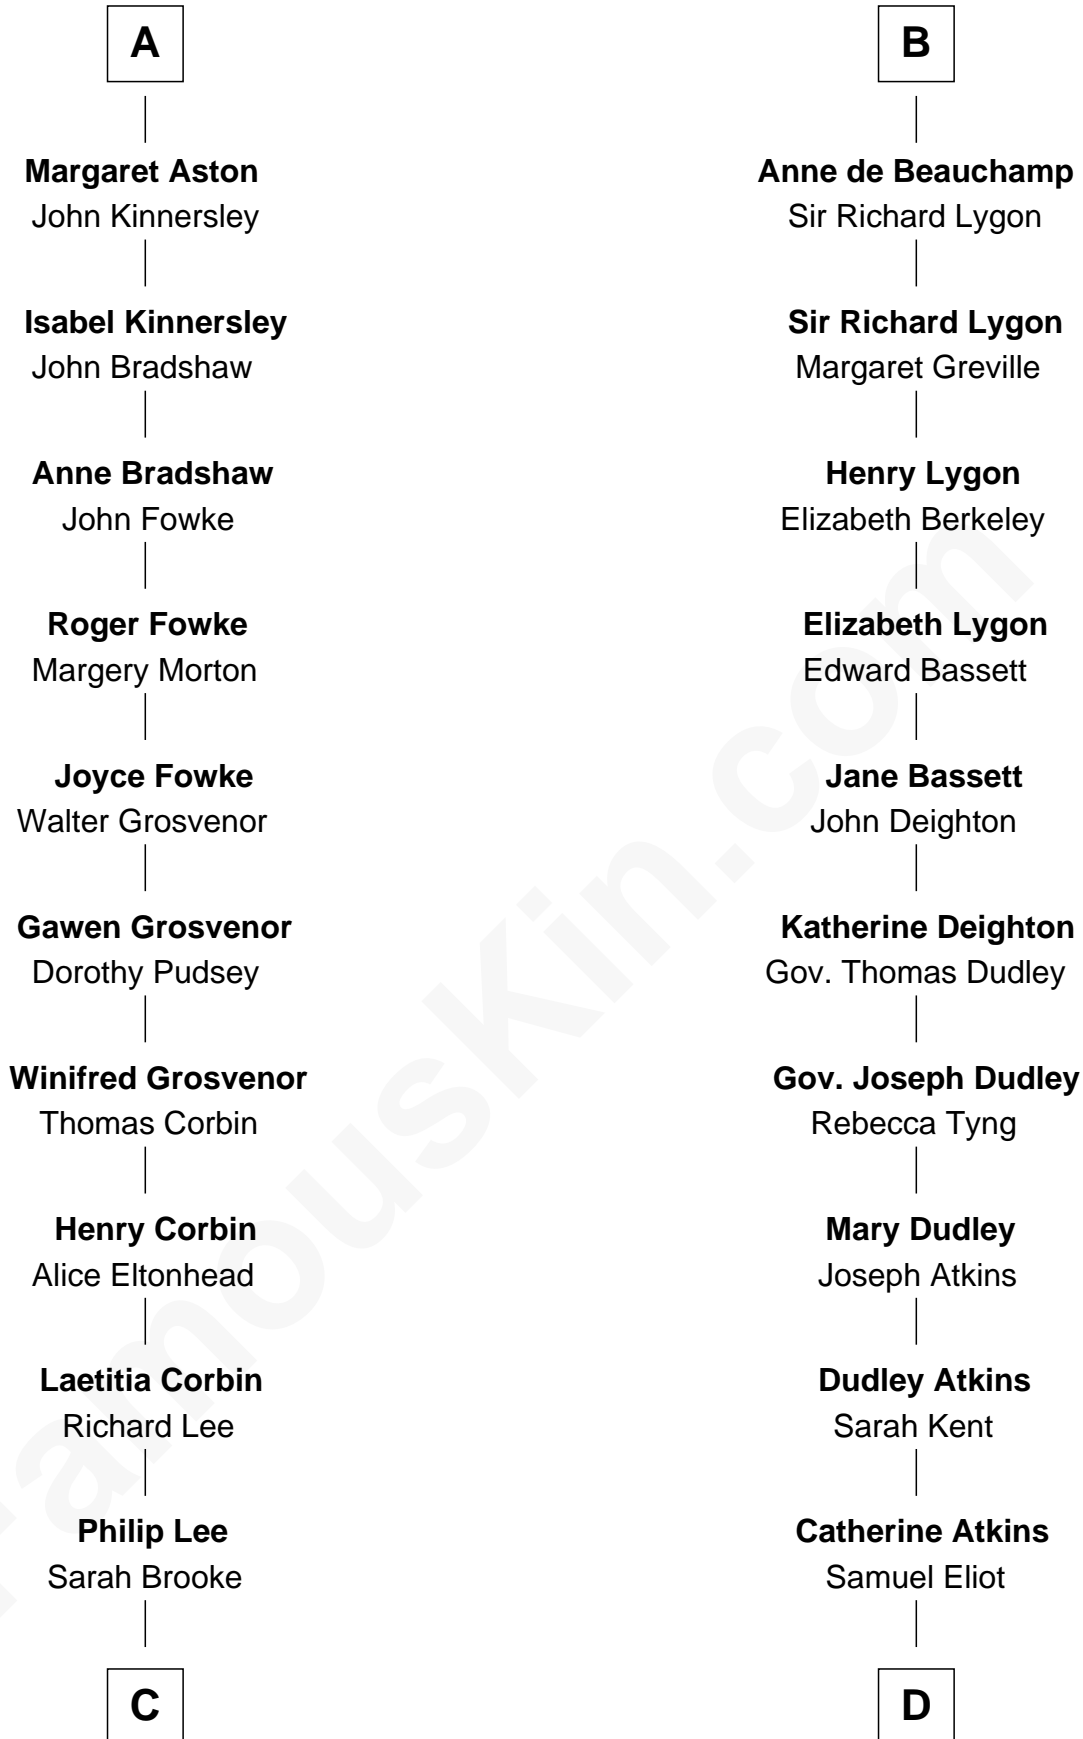

FamousKin.com Relationship Chart of

Thomas Sim Lee

2nd and 7th Governor of Maryland

18th cousin 3 times removed of

Endicott Peabody

62nd Governor of Massachusetts

C

Thomas Lee
Christiana Sim

Thomas Sim Lee
2nd and 7th Governor of Maryland

D

Mary Harrison Eliot
Edmund Dwight

Mary Eliot Dwight
Dr. Samuel Parkman

Henry Parkman
Mary Frances Parker

Mary Elizabeth Parkman
Rt. Rev. Malcolm Endicott Peabody

Endicott Peabody
62nd Governor of Massachusetts

FamousKin.com