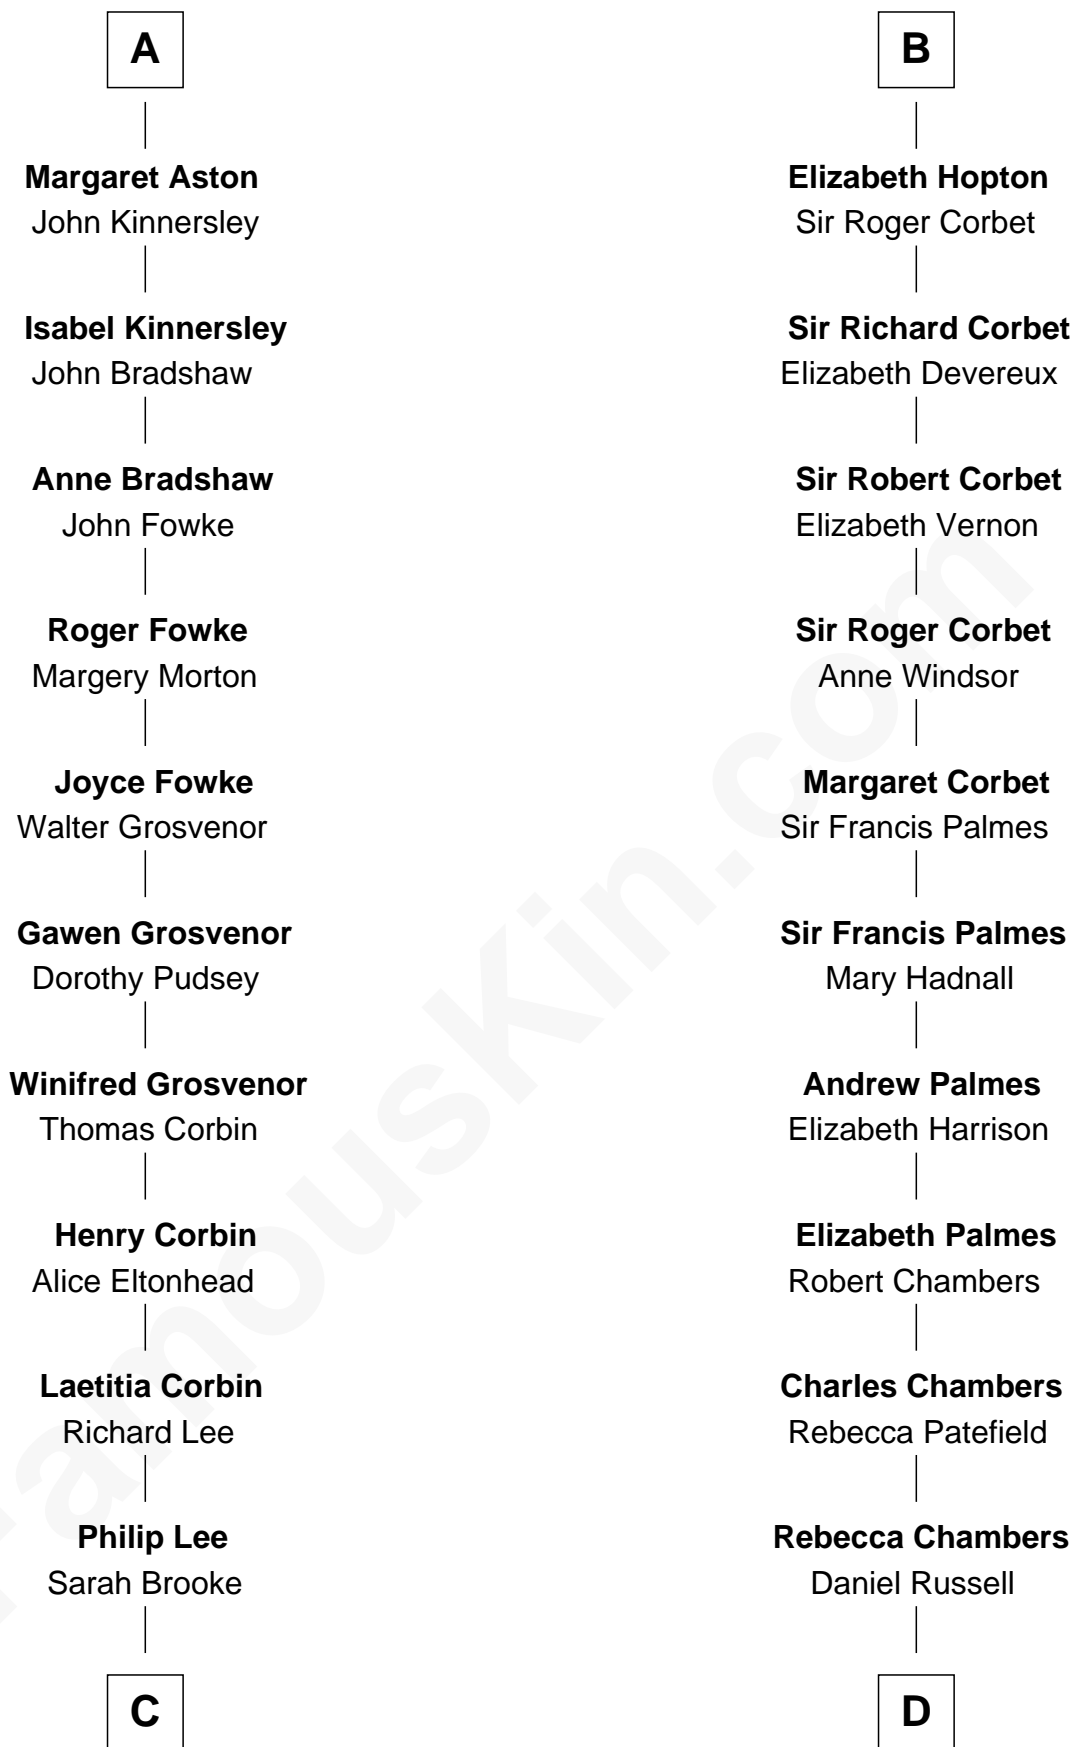

## Relationship Chart of

**Thomas Sim Lee**

*2nd and 7th Governor of Maryland*

**18th cousin 2 times removed of**

**James Russell Lowell**

*American "Fireside" Poet*

**John de Botetourte**

Maud FitzThomas

**C**

**Thomas Lee**  
Christiana Sim

**Thomas Sim Lee**  
*2nd and 7th Governor of Maryland*

**D**

**James Russell**  
Katharine Graves

**Rebecca Russell**  
John Lowell

**Rev. Charles Lowell**  
Harriet Brackett Spence