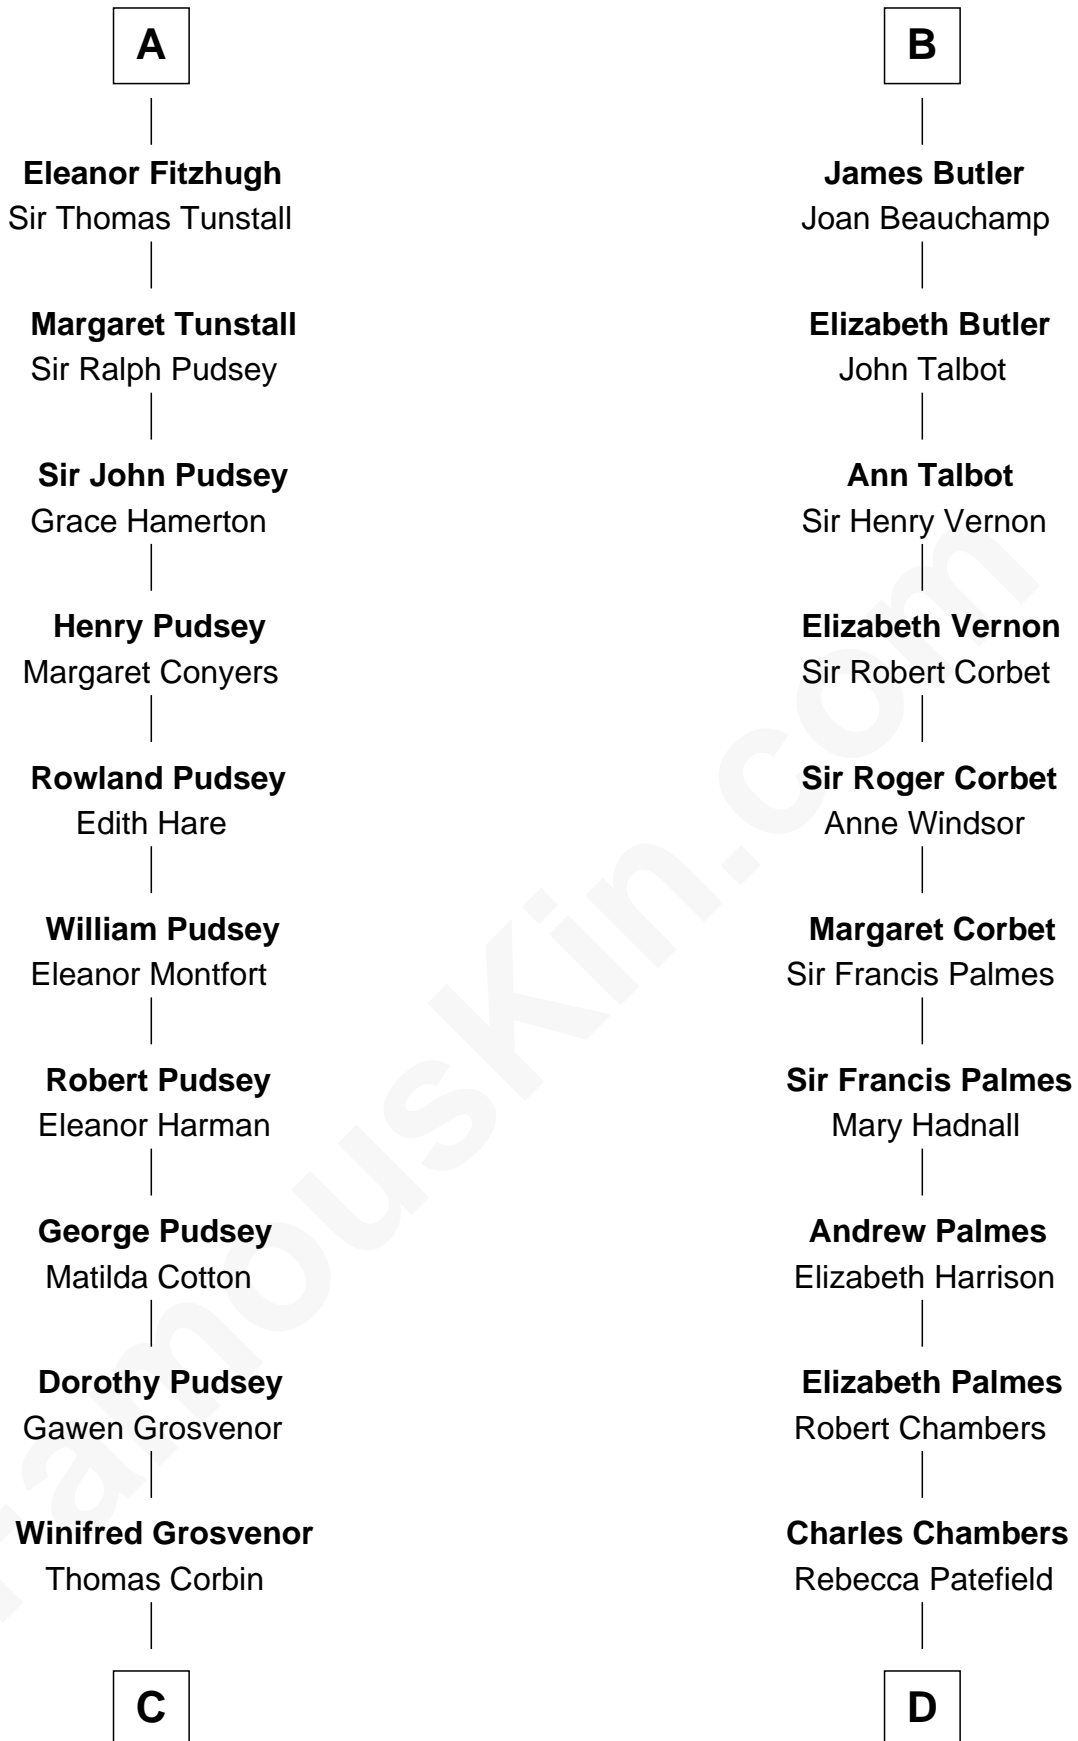

# FamousKin.com Relationship Chart of

**Thomas Sim Lee**

*2nd and 7th Governor of Maryland*

21st cousin of

**James Russell Lowell**

*American "Fireside" Poet*

**C**

**Henry Corbin**  
Alice Eltonhead

**Laetitia Corbin**  
Richard Lee

**Philip Lee**  
Sarah Brooke

**Thomas Lee**  
Christiana Sim

**Thomas Sim Lee**  
*2nd and 7th Governor of Maryland*

**D**

**Rebecca Chambers**  
Daniel Russell

**James Russell**  
Katharine Graves