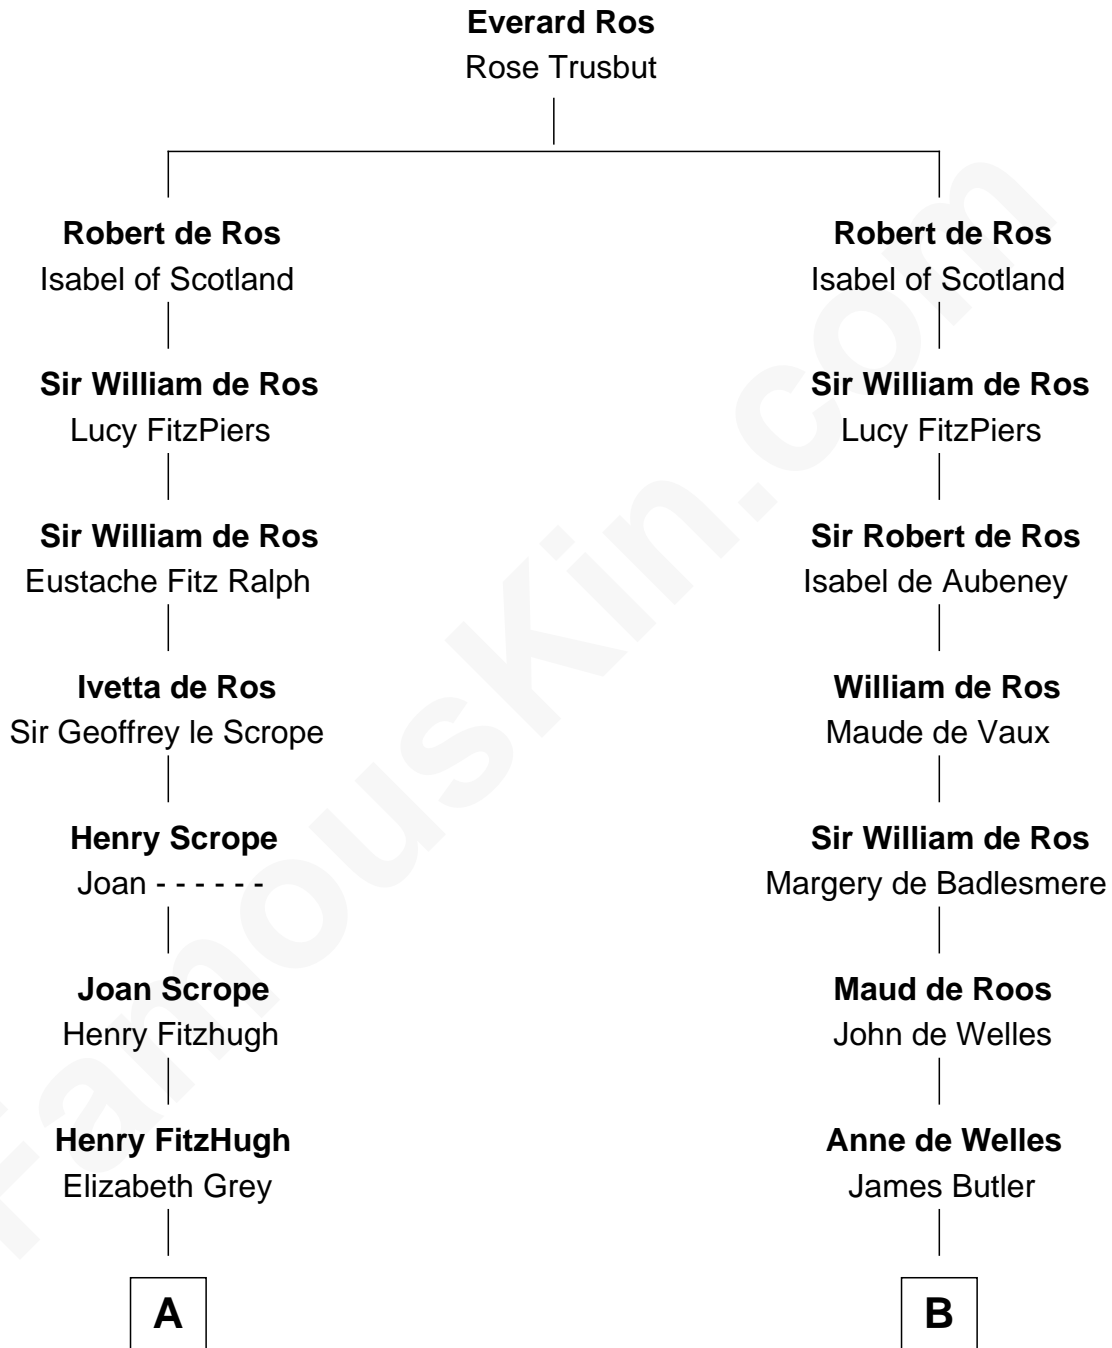

# FamousKin.com Relationship Chart of

**Thomas Sim Lee**

*2nd and 7th Governor of Maryland*

21st cousin of

**James Russell Lowell**

*American "Fireside" Poet*

**C**

**Henry Corbin**  
Alice Eltonhead

**Laetitia Corbin**  
Richard Lee

**Philip Lee**  
Sarah Brooke

**Thomas Lee**  
Christiana Sim

**Thomas Sim Lee**  
*2nd and 7th Governor of Maryland*

**D**

**Rebecca Chambers**  
Daniel Russell

**James Russell**  
Katharine Graves