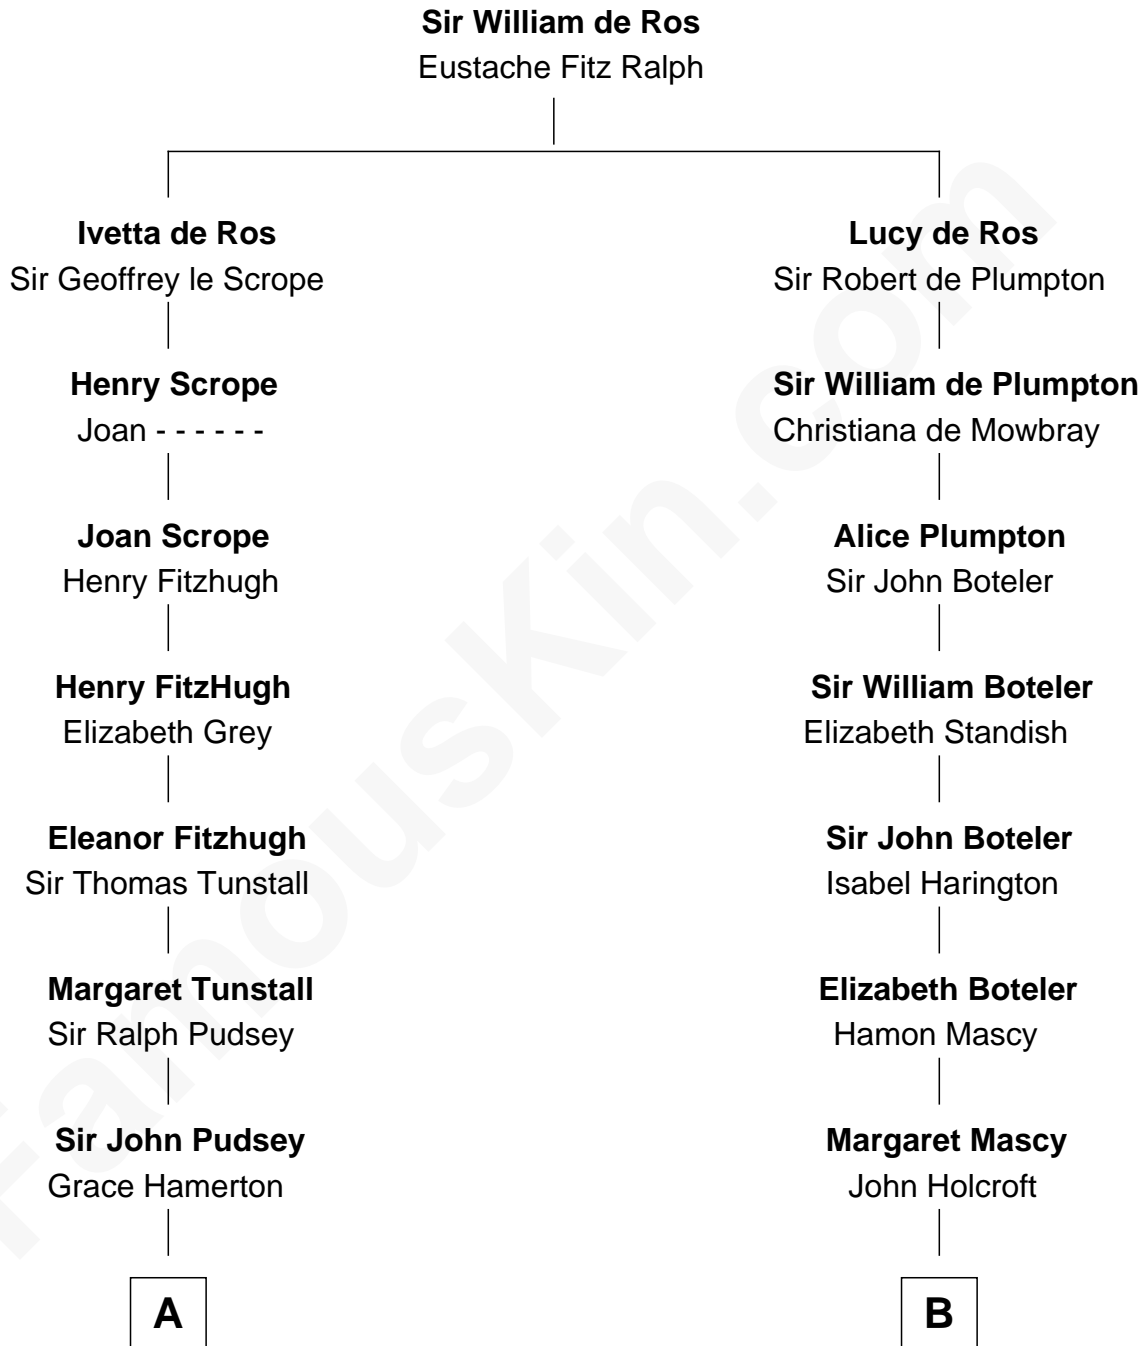

**FamousKin.com**  
**Relationship Chart of**  
**Thomas Sim Lee**

*2nd and 7th Governor of Maryland*

**17th cousin 1 time removed of**

**Capt. William Lewis Herndon**

*Captain of the ill fated S.S. Central America*

**C**

—  
**Thomas Lee**  
Christiana Sim

—  
**Thomas Sim Lee**  
*2nd and 7th Governor of Maryland*

FamousKin.com