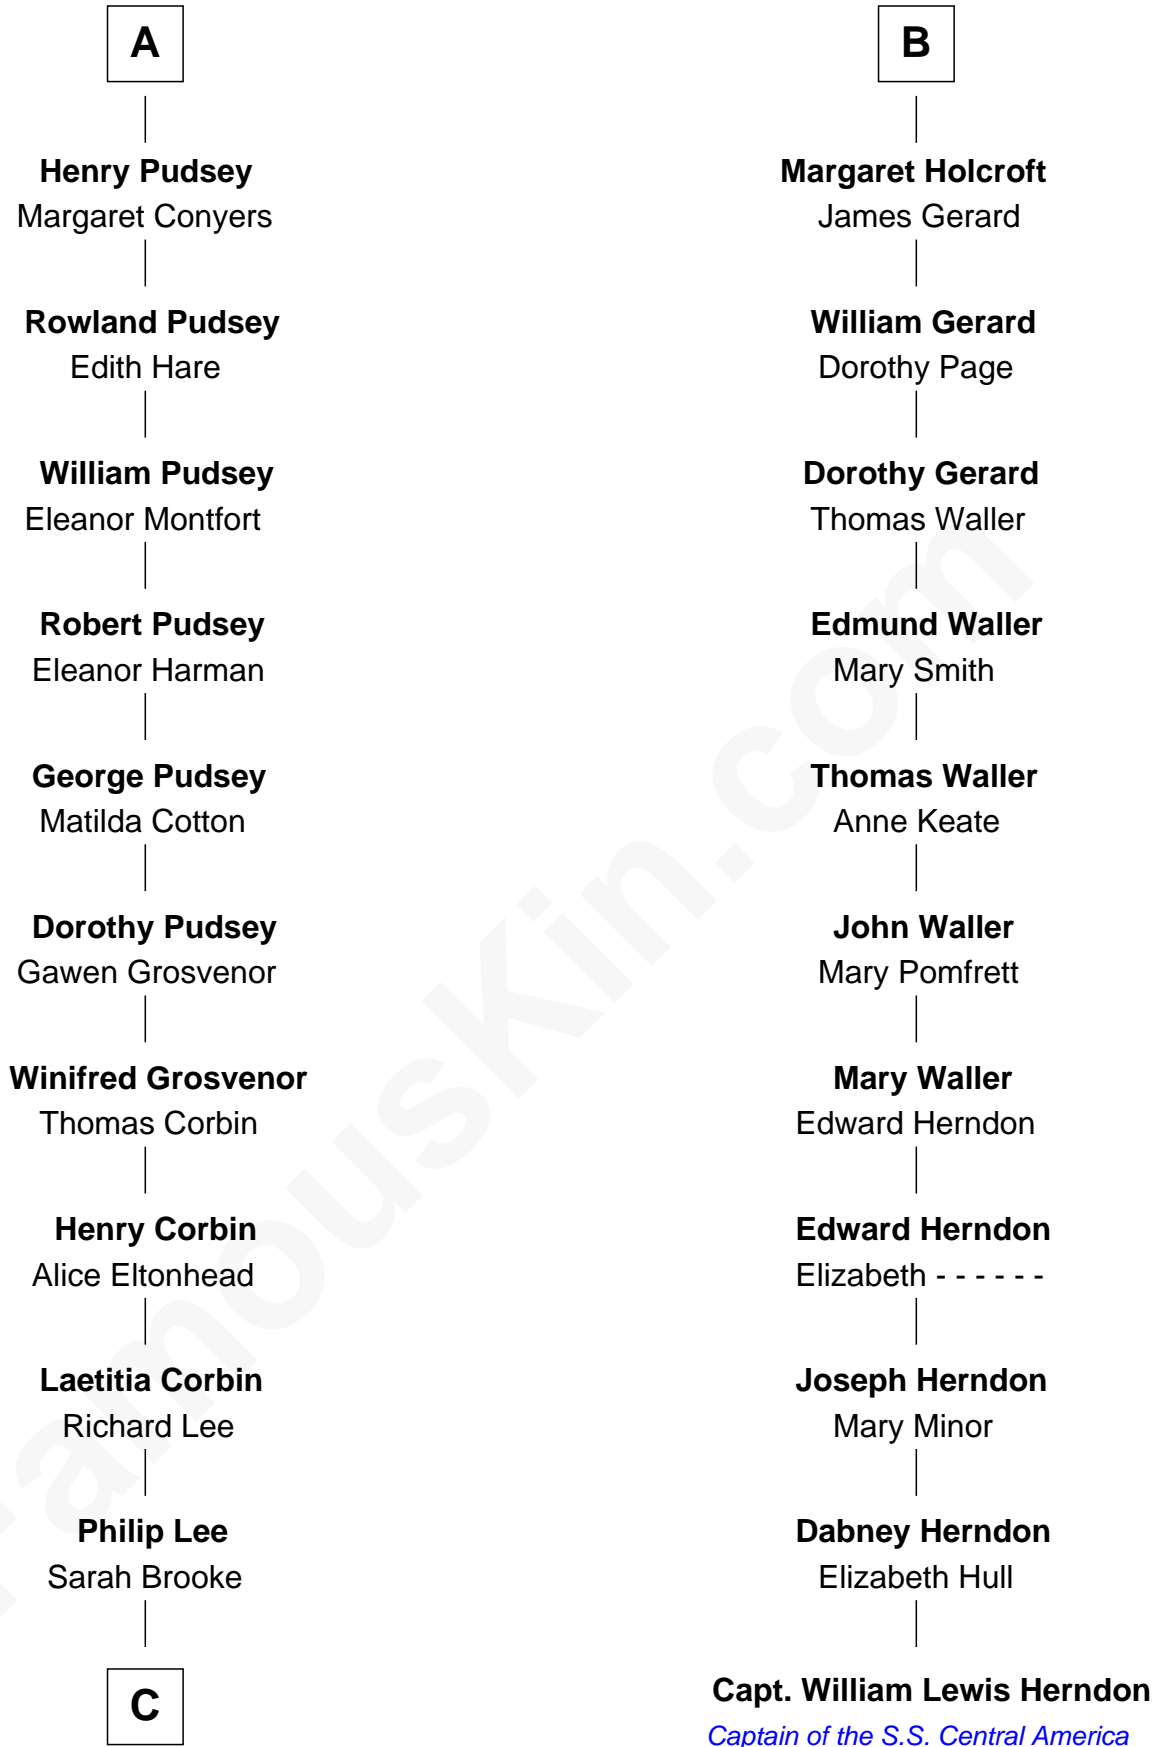

**FamousKin.com**  
**Relationship Chart of**  
**Thomas Sim Lee**

*2nd and 7th Governor of Maryland*

**17th cousin 1 time removed of**

**Capt. William Lewis Herndon**

*Captain of the ill fated S.S. Central America*

**C**

—  
**Thomas Lee**  
Christiana Sim

—  
**Thomas Sim Lee**  
*2nd and 7th Governor of Maryland*

FamousKin.com