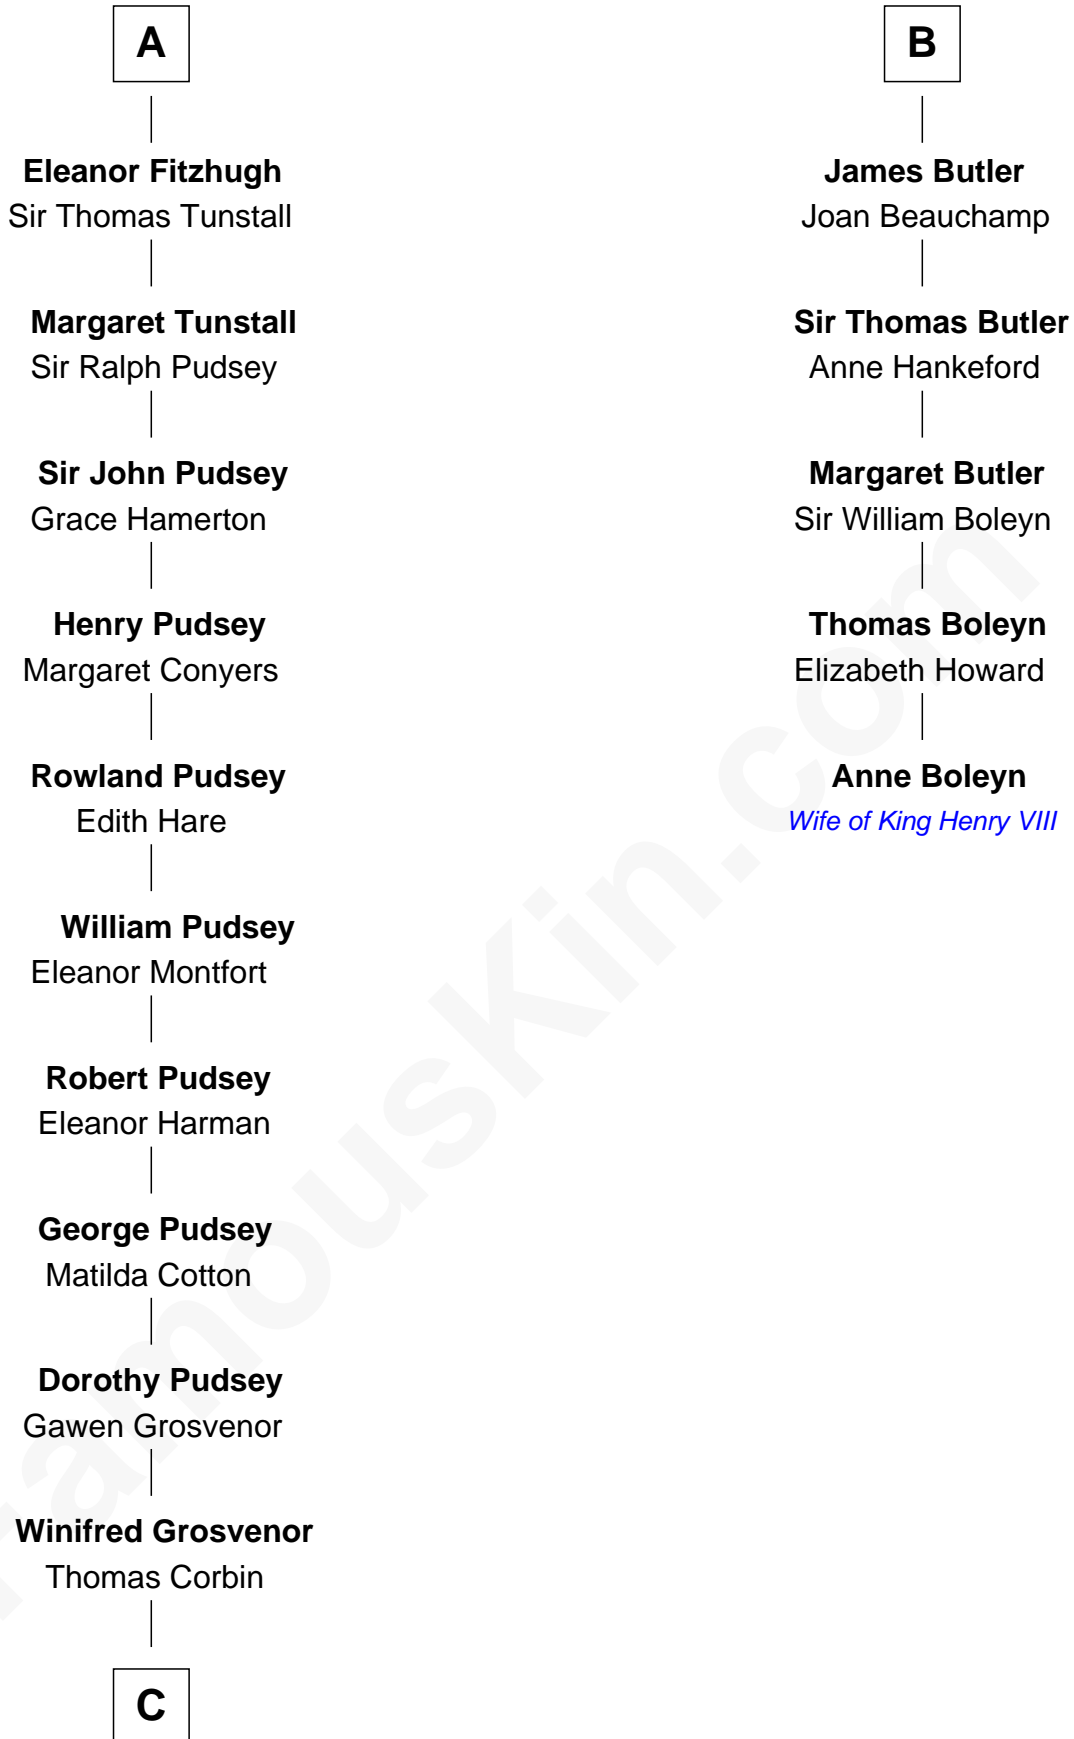

# FamousKin.com Relationship Chart of

**Thomas Sim Lee**

*2nd and 7th Governor of Maryland*

11th cousin 10 times removed of

**Anne Boleyn**

*2nd Wife of King Henry VIII*

**William I, King of Scotland**

----- Avenal

**C**

Henry Corbin  
Alice Eltonhead

Laetitia Corbin  
Richard Lee

Philip Lee  
Sarah Brooke

Thomas Lee  
Christiana Sim

Thomas Sim Lee  
*2nd and 7th Governor of Maryland*