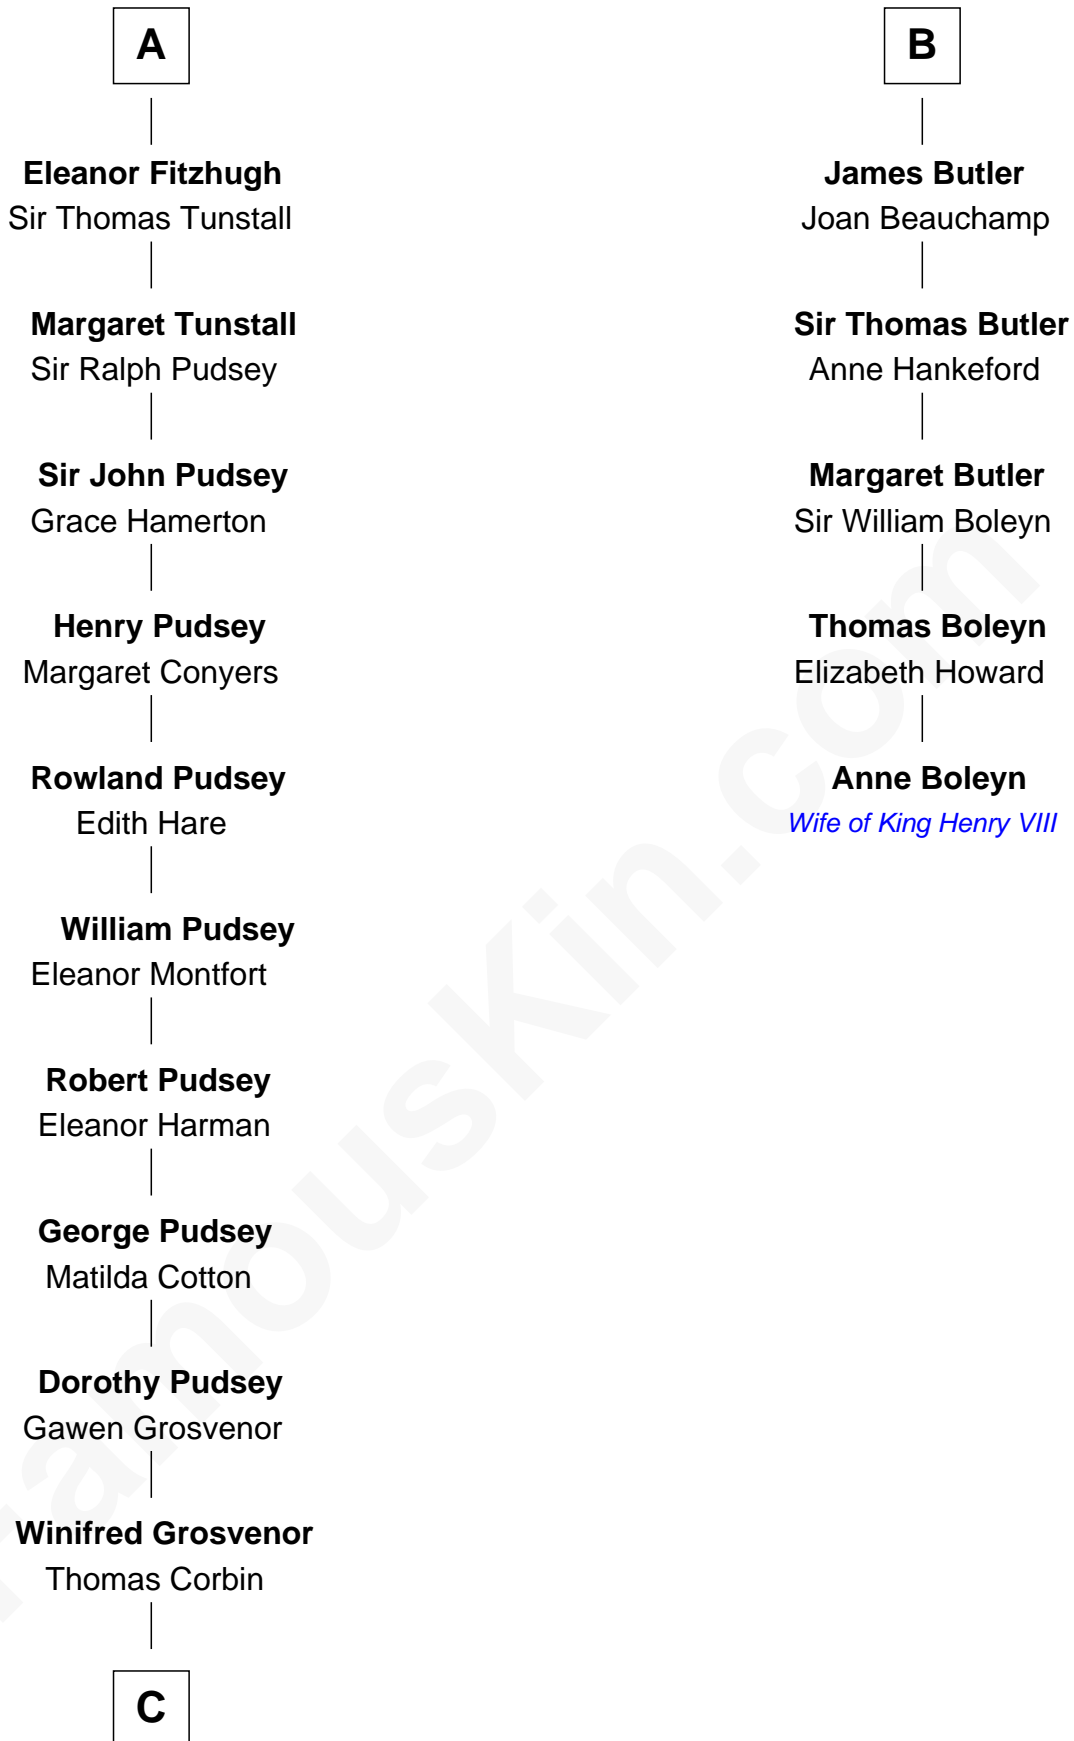

## Relationship Chart of

**Thomas Sim Lee**

*2nd and 7th Governor of Maryland*

**11th cousin 10 times removed of**

**Anne Boleyn**

*2nd Wife of King Henry VIII*

**C**

Henry Corbin  
Alice Eltonhead