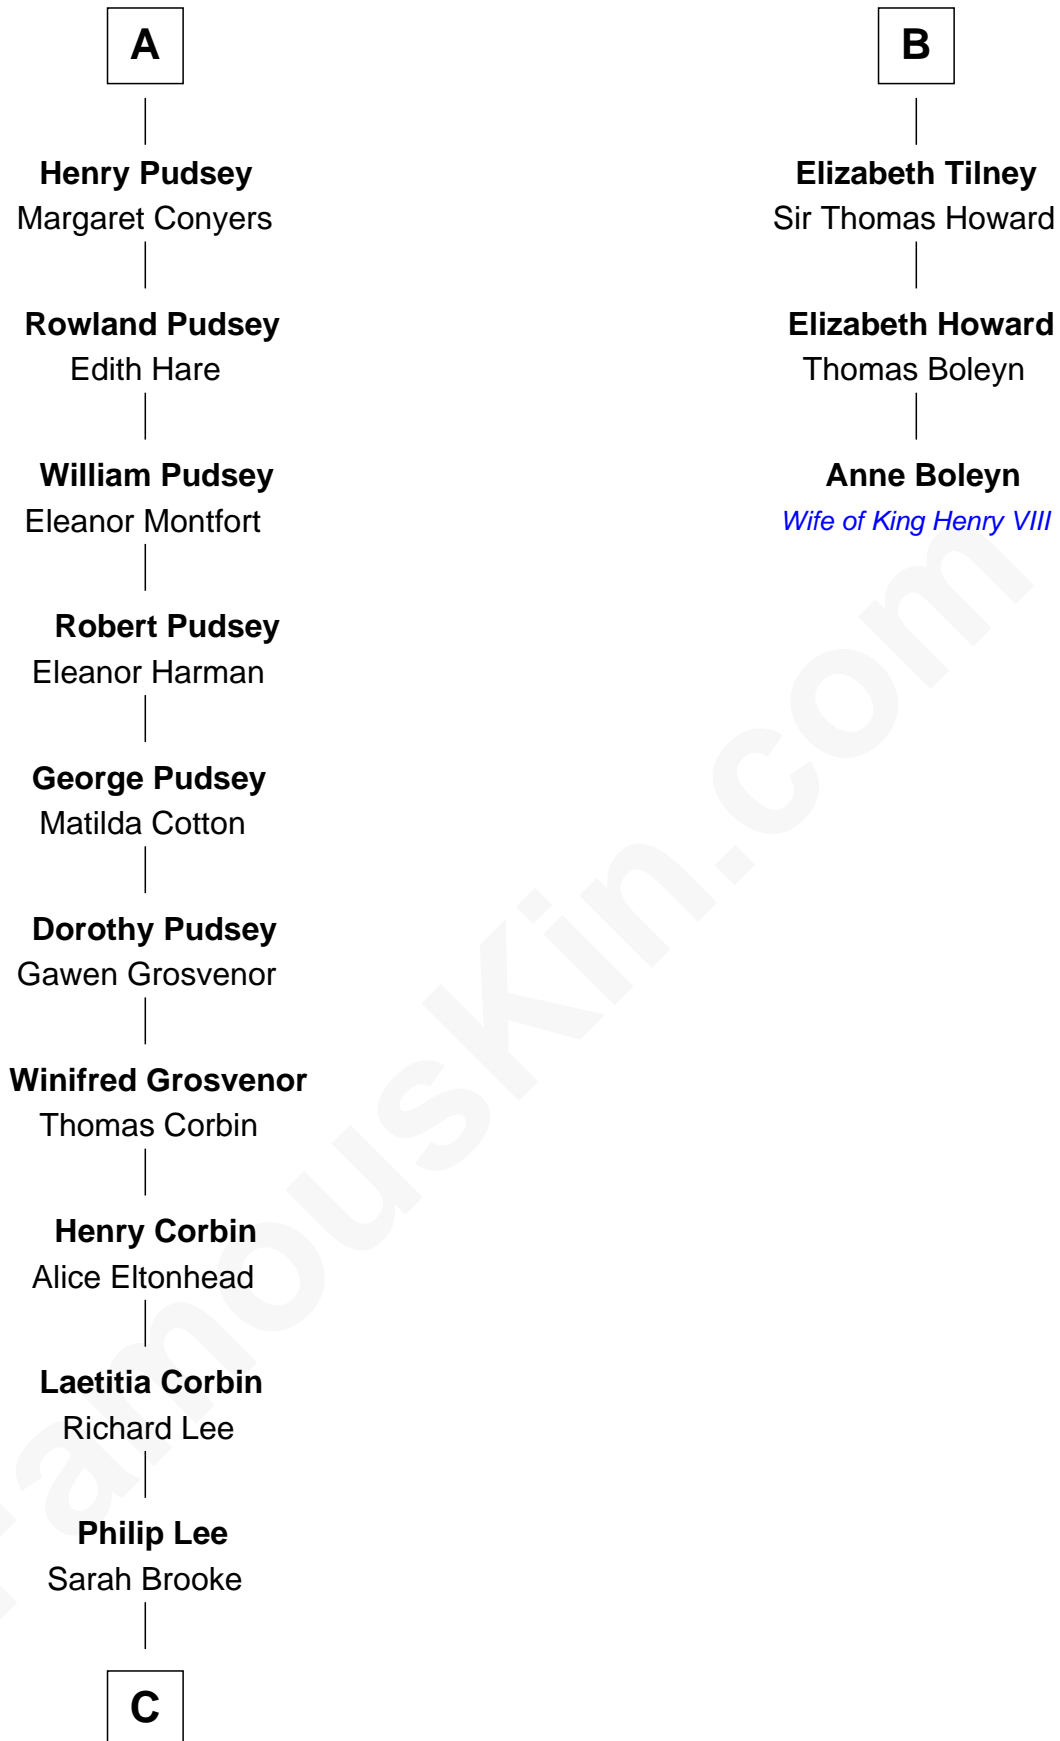

## Relationship Chart of

**Thomas Sim Lee**

*2nd and 7th Governor of Maryland*

9th cousin 9 times removed of

**Anne Boleyn**

*2nd Wife of King Henry VIII*

**C**

**Thomas Lee**  
Christiana Sim

**Thomas Sim Lee**  
*2nd and 7th Governor of Maryland*

FamousKin.com