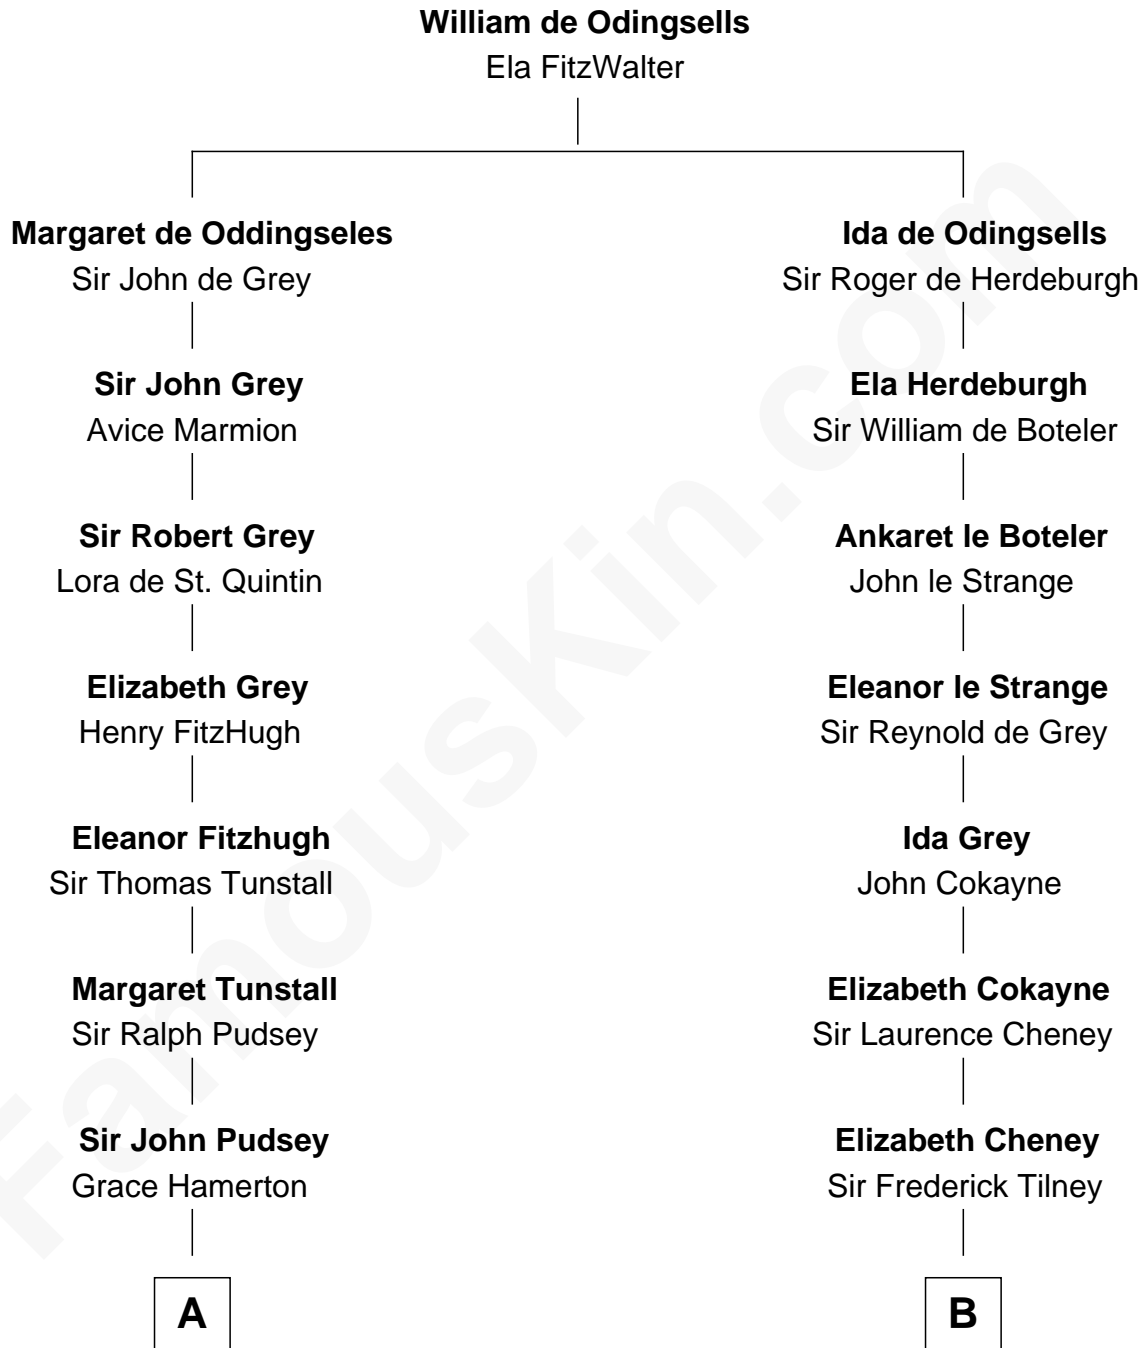

## Relationship Chart of

**Thomas Sim Lee**

*2nd and 7th Governor of Maryland*

9th cousin 9 times removed of

**Anne Boleyn**

*2nd Wife of King Henry VIII*

**C**

**Thomas Lee**  
Christiana Sim

**Thomas Sim Lee**  
*2nd and 7th Governor of Maryland*

FamousKin.com