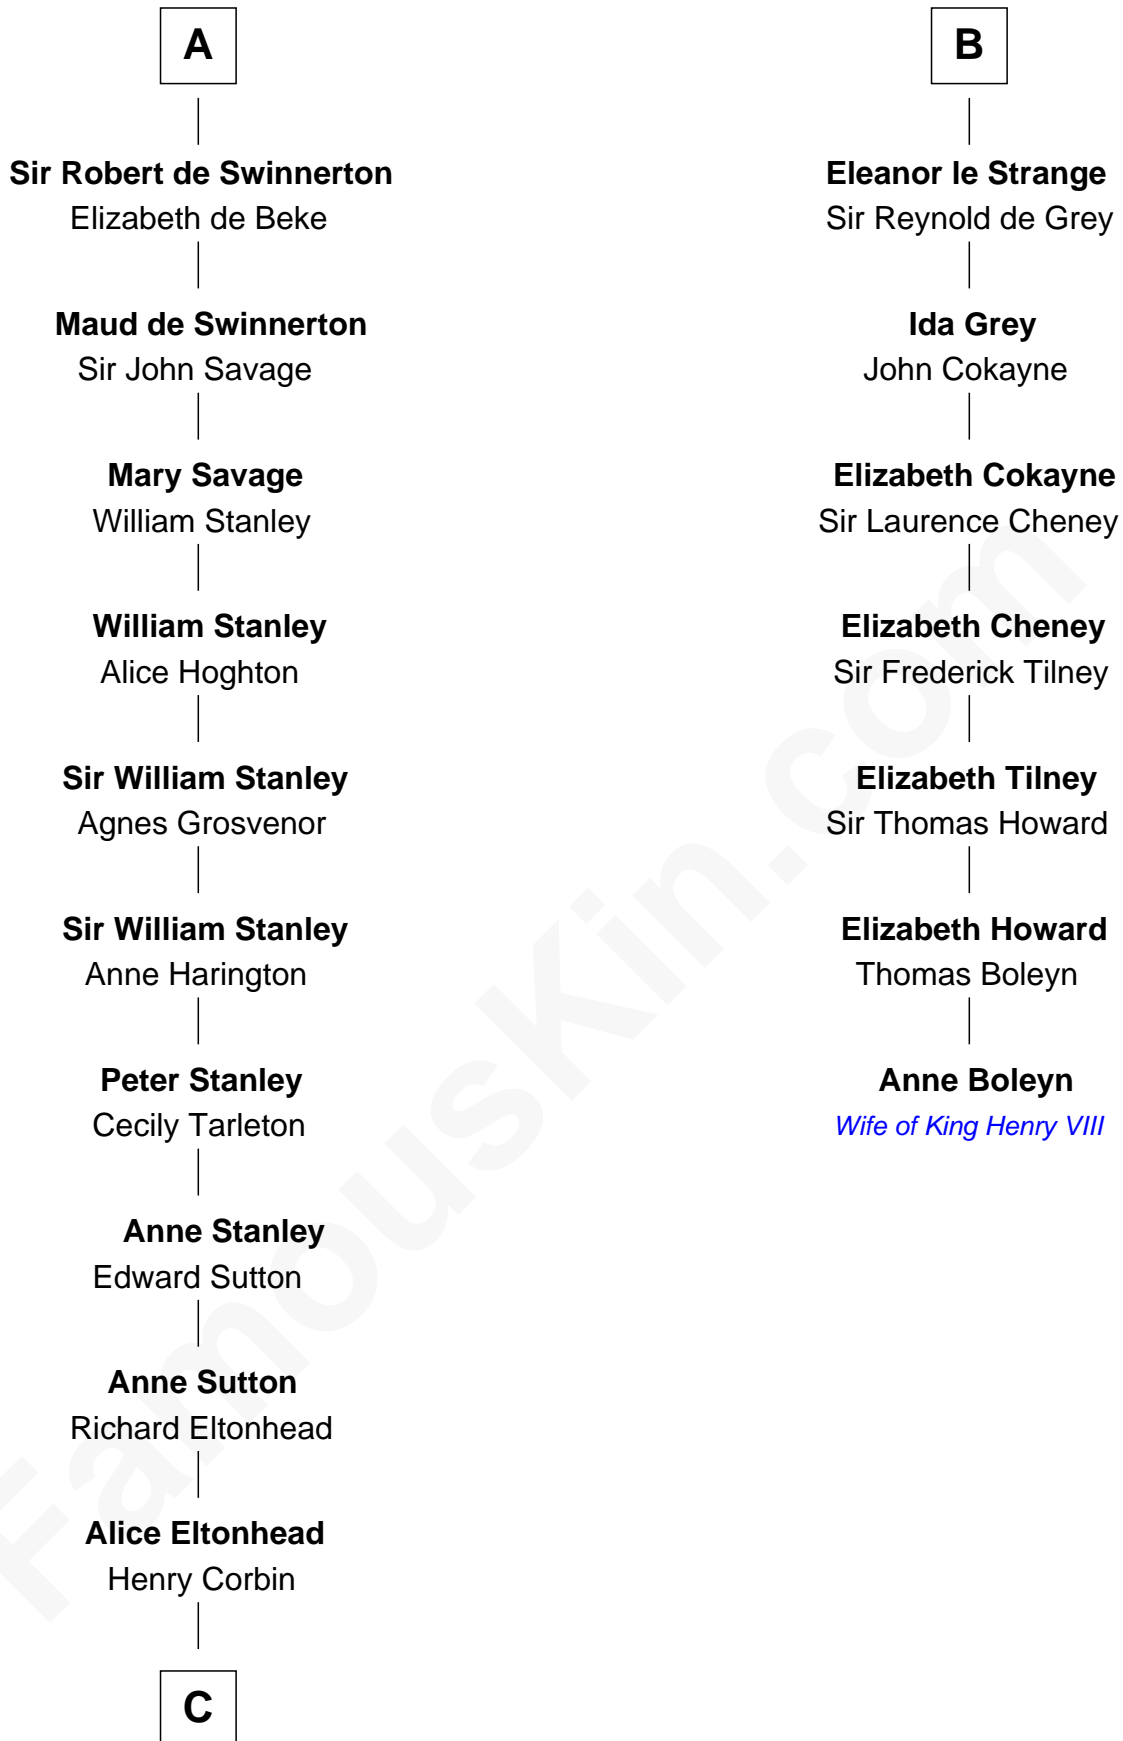

## Relationship Chart of

**Thomas Sim Lee**

*2nd and 7th Governor of Maryland*

**13th cousin 7 times removed of**

**Anne Boleyn**

*2nd Wife of King Henry VIII*

**Robert III de Vitre**

**C**