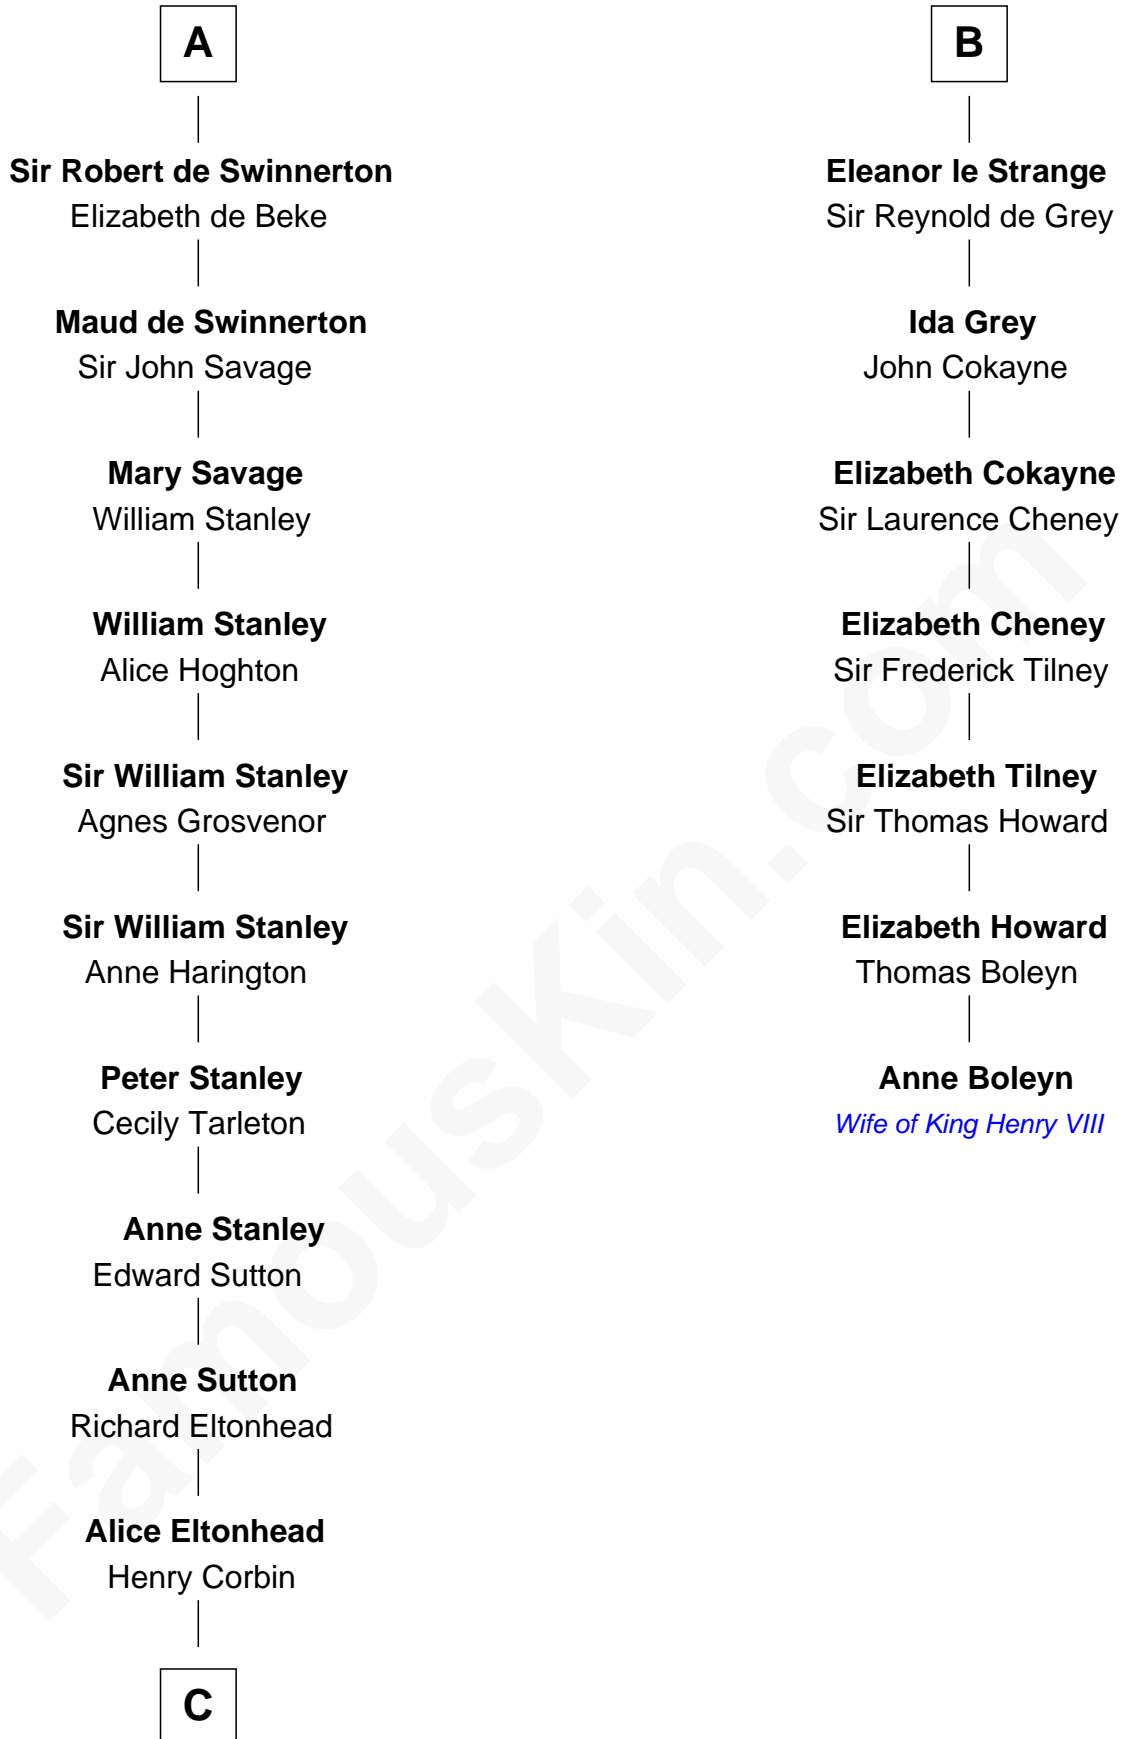

FamousKin.com

Relationship Chart of

Thomas Sim Lee

2nd and 7th Governor of Maryland

13th cousin 7 times removed of

Anne Boleyn

2nd Wife of King Henry VIII

Patrick of Salisbury

Ela Talvas

C

—
Laetitia Corbin

Richard Lee

—
Philip Lee

Sarah Brooke

—
Thomas Lee

Christiana Sim