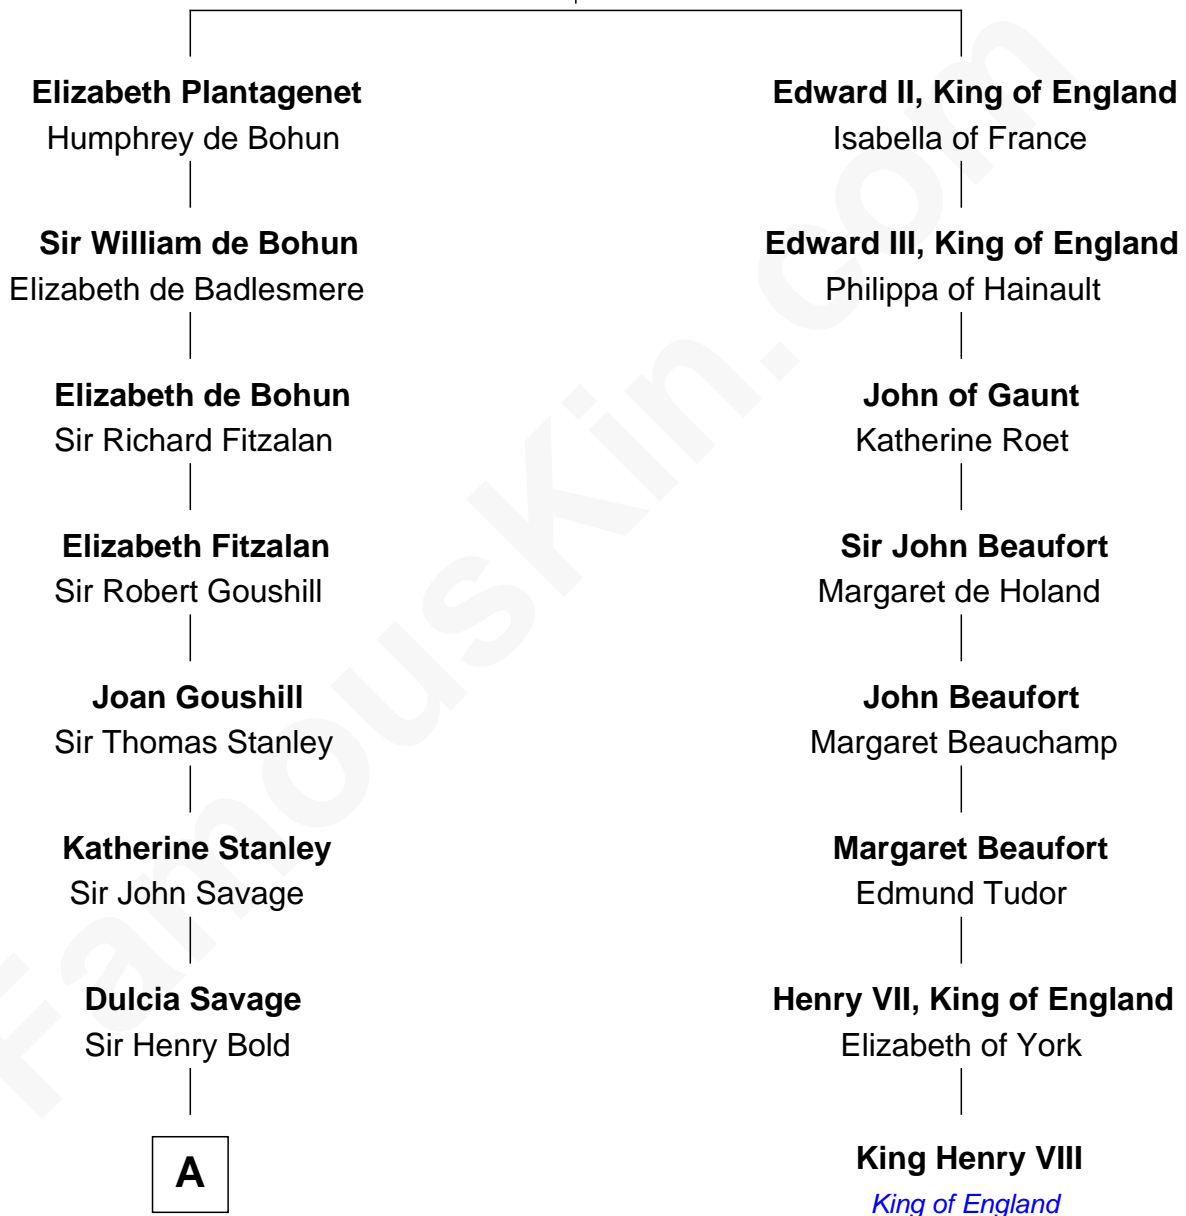

# FamousKin.com Relationship Chart of

**Thomas Sim Lee**

*2nd and 7th Governor of Maryland*

7th cousin 8 times removed of

**King Henry VIII**

*King of England*

**King Edward I**  
Eleanor of Castile

**A**

—  
**Maud Bold**

Thomas Gerard

—  
**Jennet Gerard**

Richard Eltonhead

—  
**William Eltonhead**

Anne Bowers

—  
**Richard Eltonhead**

Anne Sutton