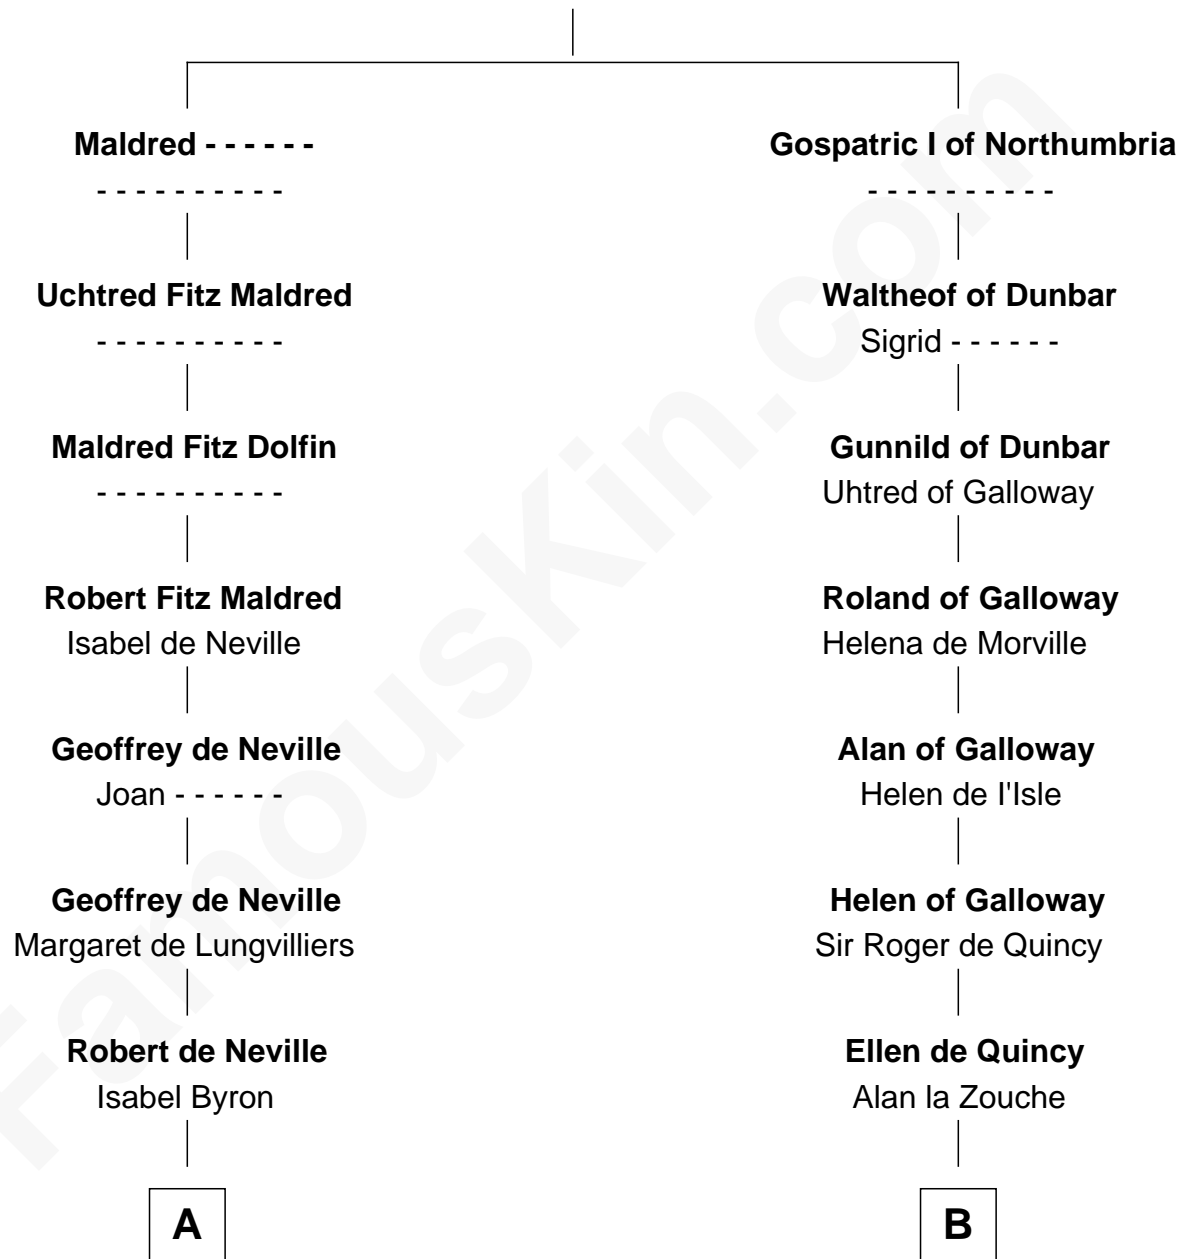

FamousKin.com Relationship Chart of

Thomas Sim Lee

2nd and 7th Governor of Maryland

15th cousin 5 times removed of

King Henry VIII

King of England

Maldred of Carlisle and Allendale

Edith of Northumbria

C

—
Laetitia Corbin

Richard Lee

—
Philip Lee

Sarah Brooke

—
Thomas Lee

Christiana Sim

—
Thomas Sim Lee

2nd and 7th Governor of Maryland

FamousKin.com