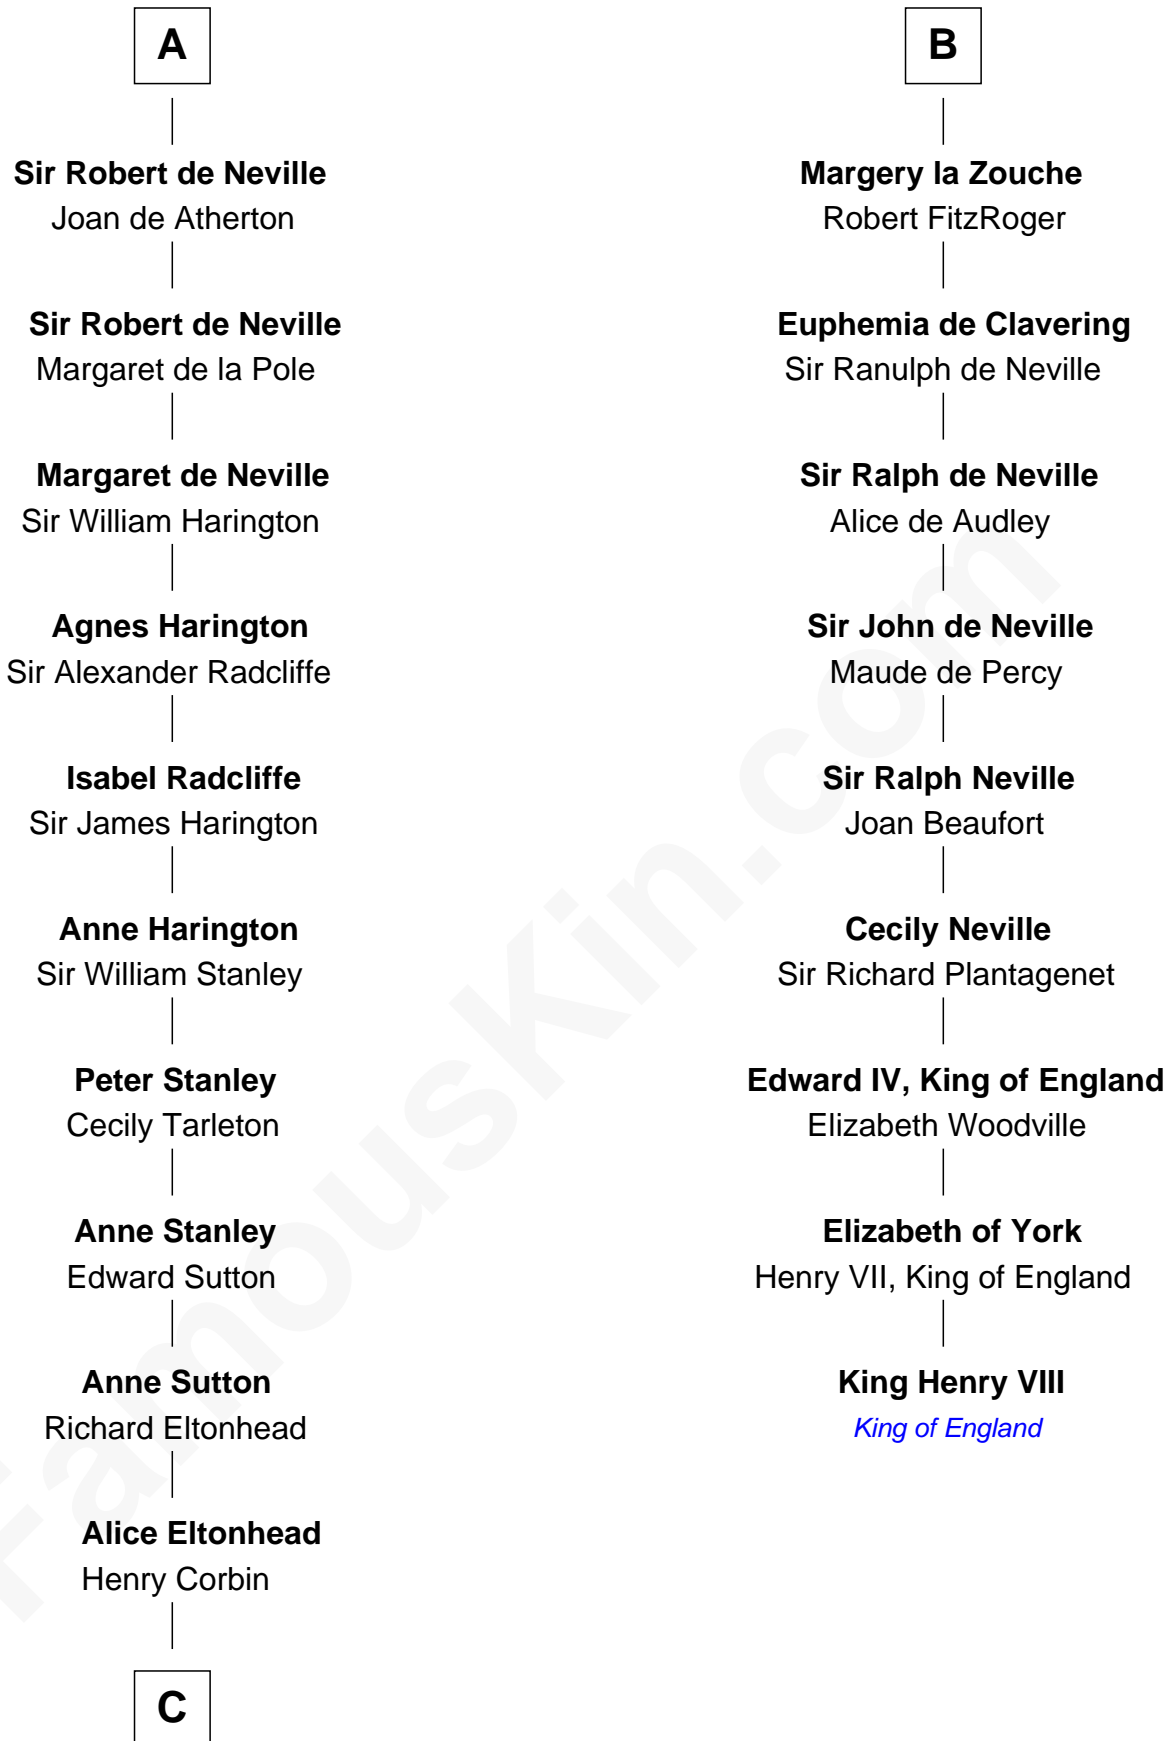

FamousKin.com Relationship Chart of

Thomas Sim Lee

2nd and 7th Governor of Maryland

15th cousin 5 times removed of

King Henry VIII

King of England

Maldred of Carlisle and Allendale

Edith of Northumbria

2nd and 7th Governor of Maryland

FamousKin.com