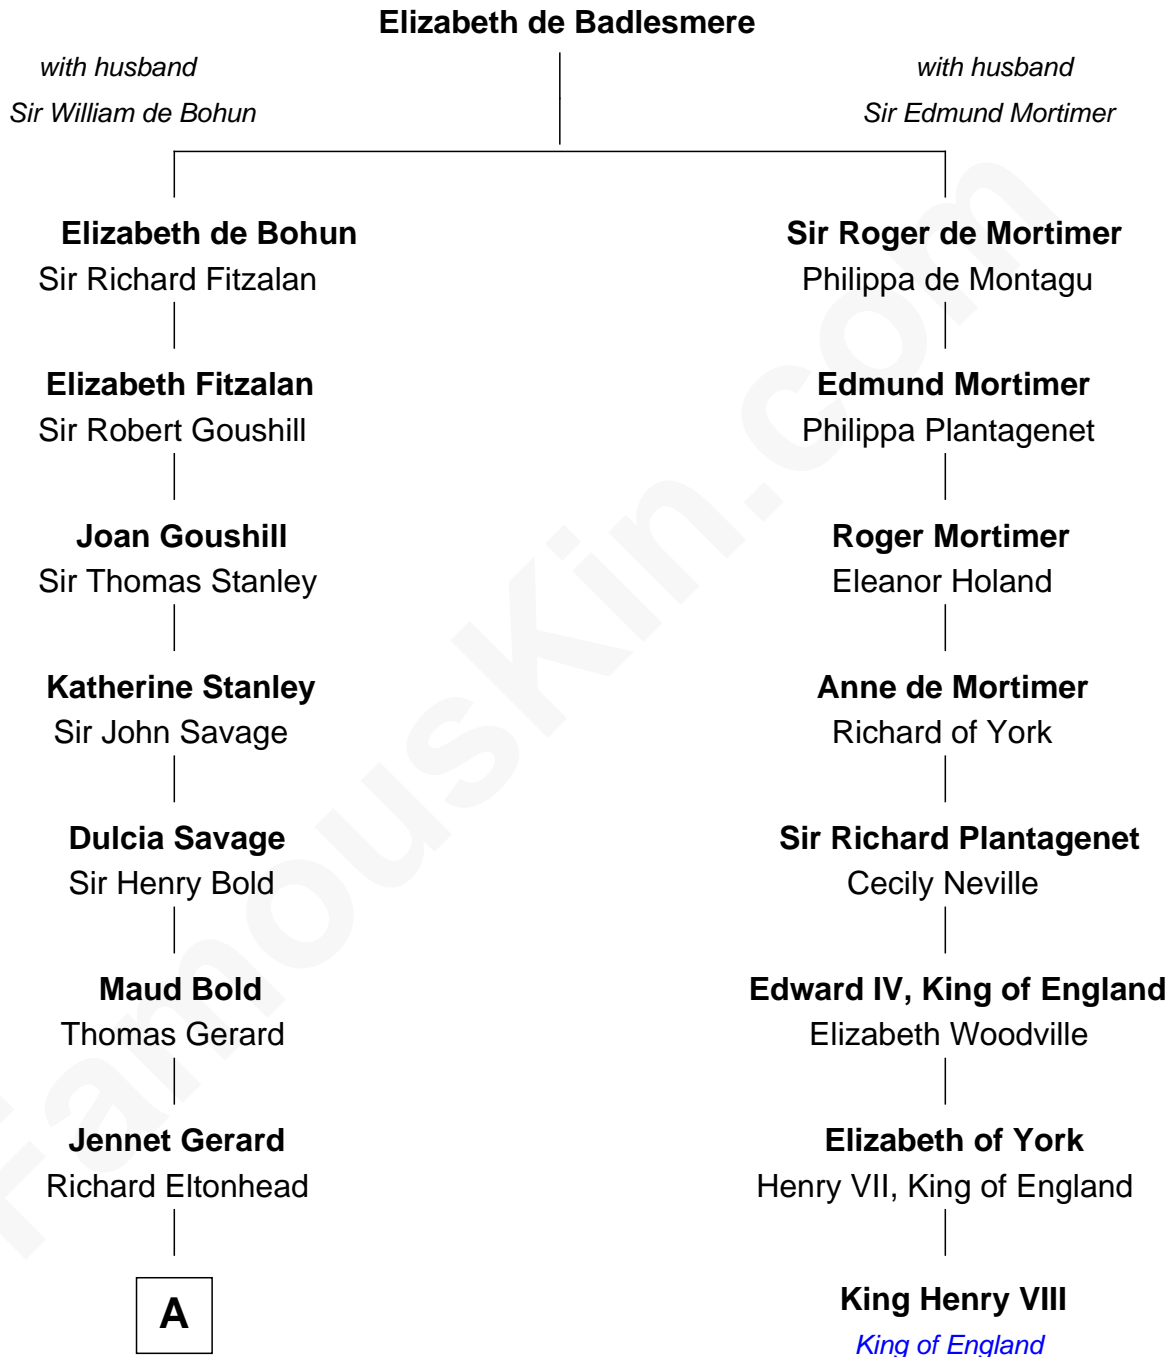

FamousKin.com Relationship Chart of

Thomas Sim Lee

2nd and 7th Governor of Maryland

7th cousin 6 times removed of

King Henry VIII

King of England

A

William Eltonhead