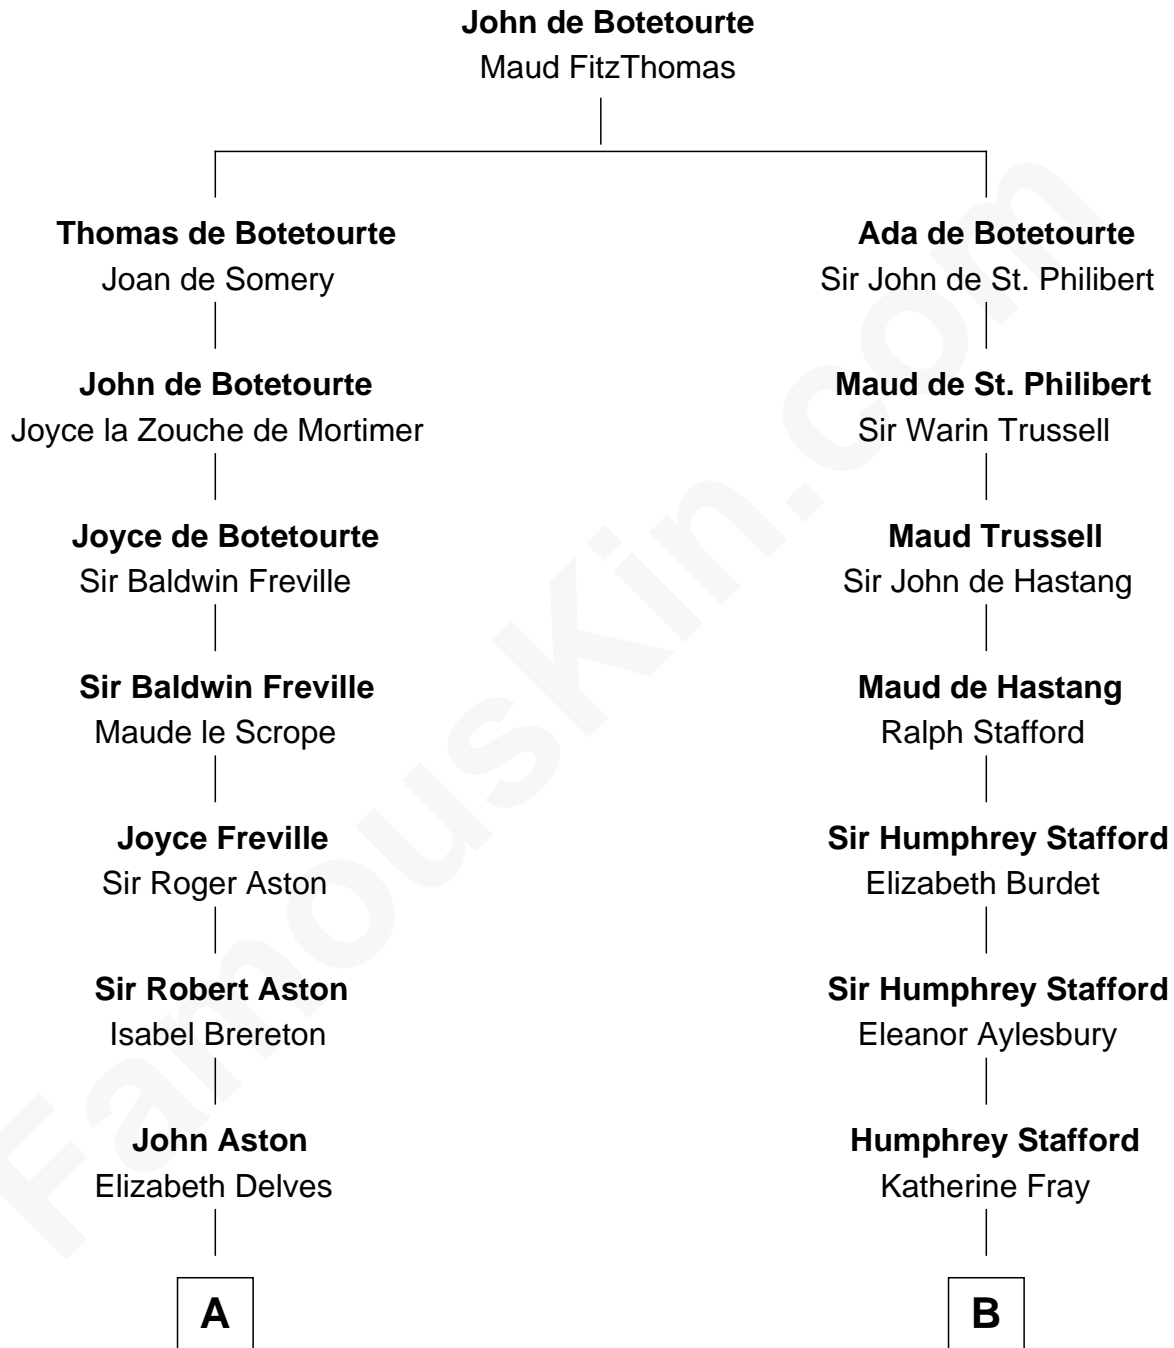

# FamousKin.com Relationship Chart of

**Thomas Sim Lee**

*2nd and 7th Governor of Maryland*

17th cousin 1 time removed of

**Samuel Ward King**

*15th Governor of Rhode Island*

**C**

—  
**Thomas Lee**  
Christiana Sim

—  
**Thomas Sim Lee**  
*2nd and 7th Governor of Maryland*

FamousKin.com