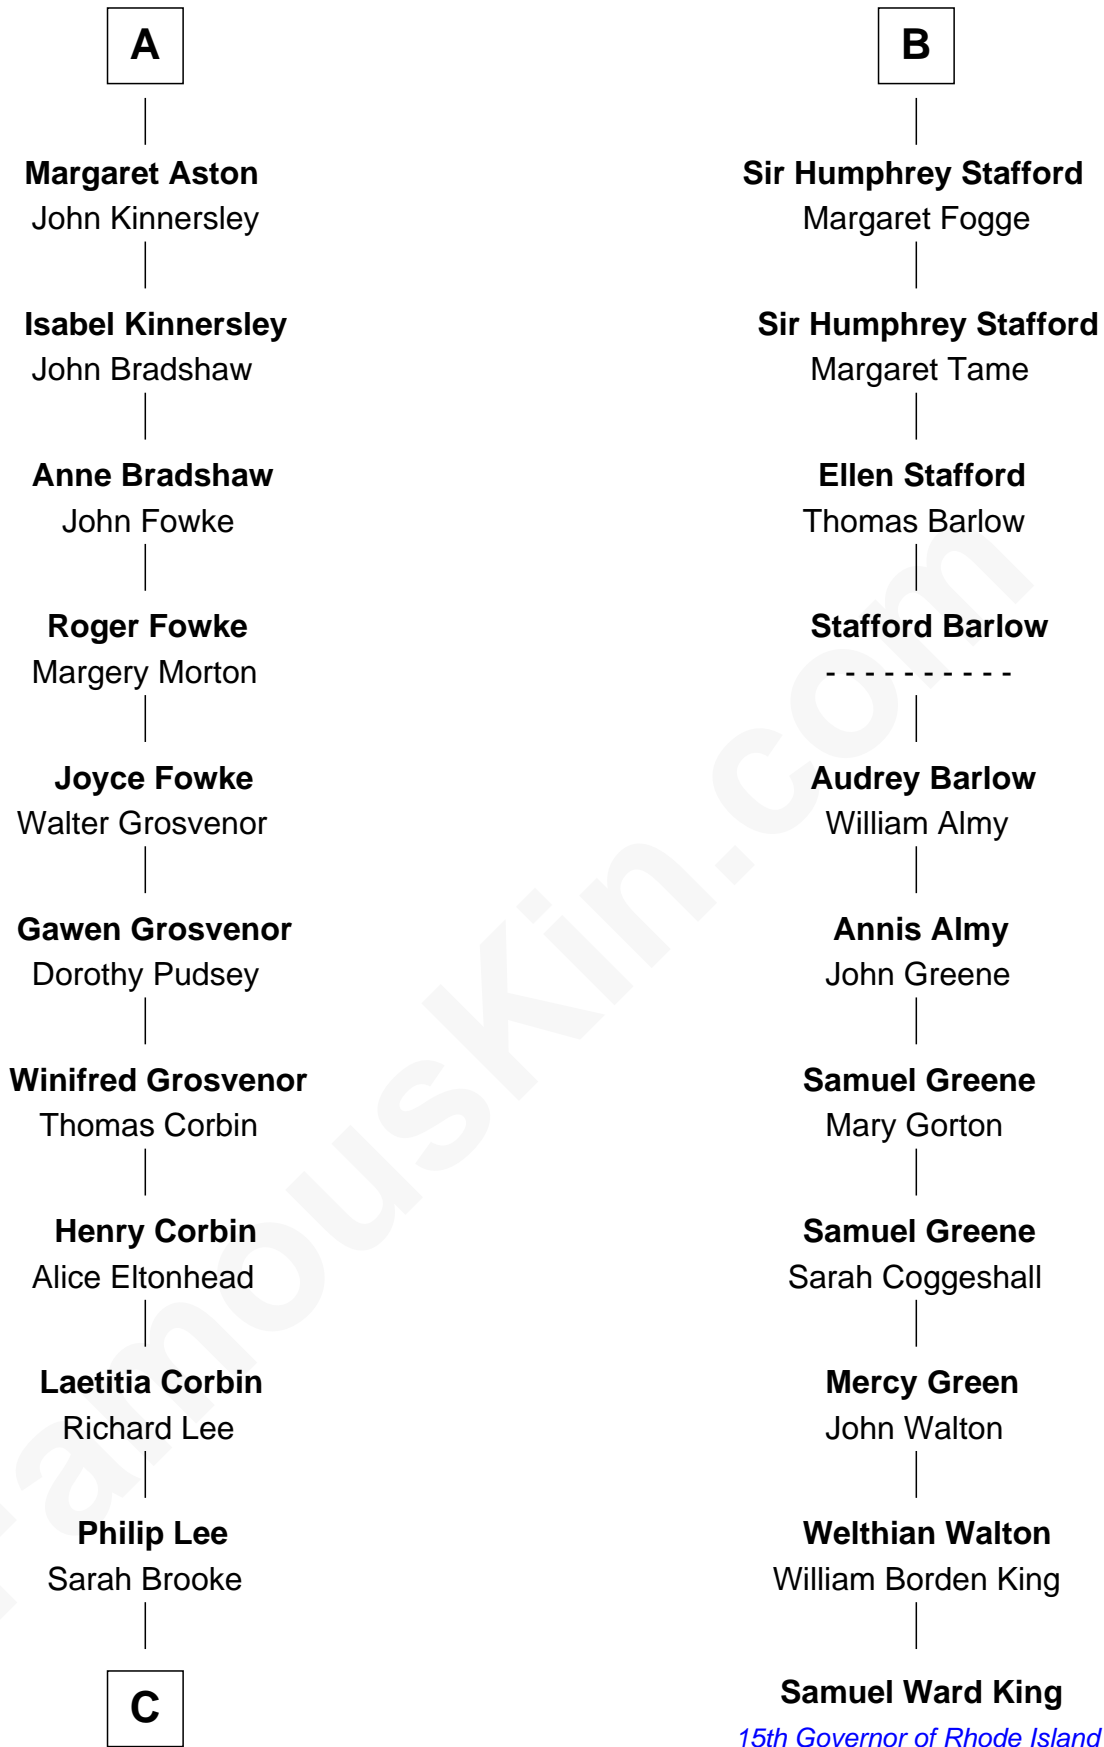

# FamousKin.com Relationship Chart of

**Thomas Sim Lee**

*2nd and 7th Governor of Maryland*

17th cousin 1 time removed of

**Samuel Ward King**

*15th Governor of Rhode Island*

**C**

—  
**Thomas Lee**  
Christiana Sim

—  
**Thomas Sim Lee**  
*2nd and 7th Governor of Maryland*

FamousKin.com