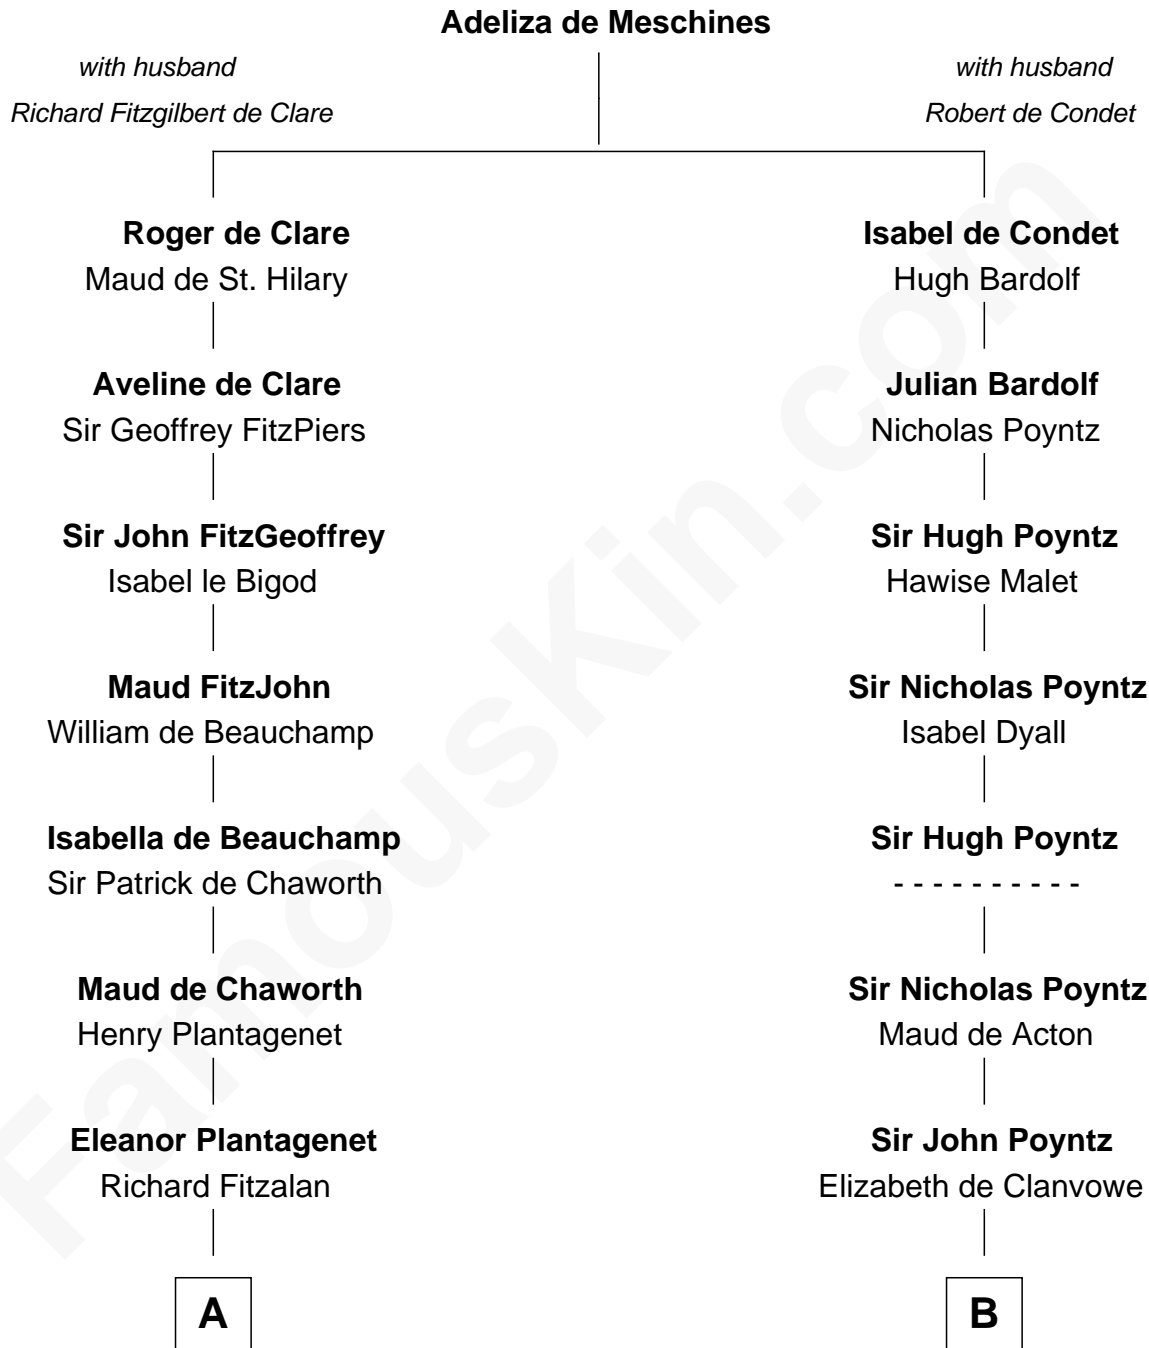

FamousKin.com Relationship Chart of

Thomas Sim Lee

2nd and 7th Governor of Maryland

20th cousin 1 time removed of

Samuel Ward King

15th Governor of Rhode Island

C

Laetitia Corbin

Richard Lee

Philip Lee

Sarah Brooke

Thomas Lee

Christiana Sim

Thomas Sim Lee

2nd and 7th Governor of Maryland

D

Samuel Greene

Mary Gorton

Samuel Greene

Sarah Coggeshall

Mercy Green

John Walton

Welthian Walton

William Borden King

Samuel Ward King

15th Governor of Rhode Island