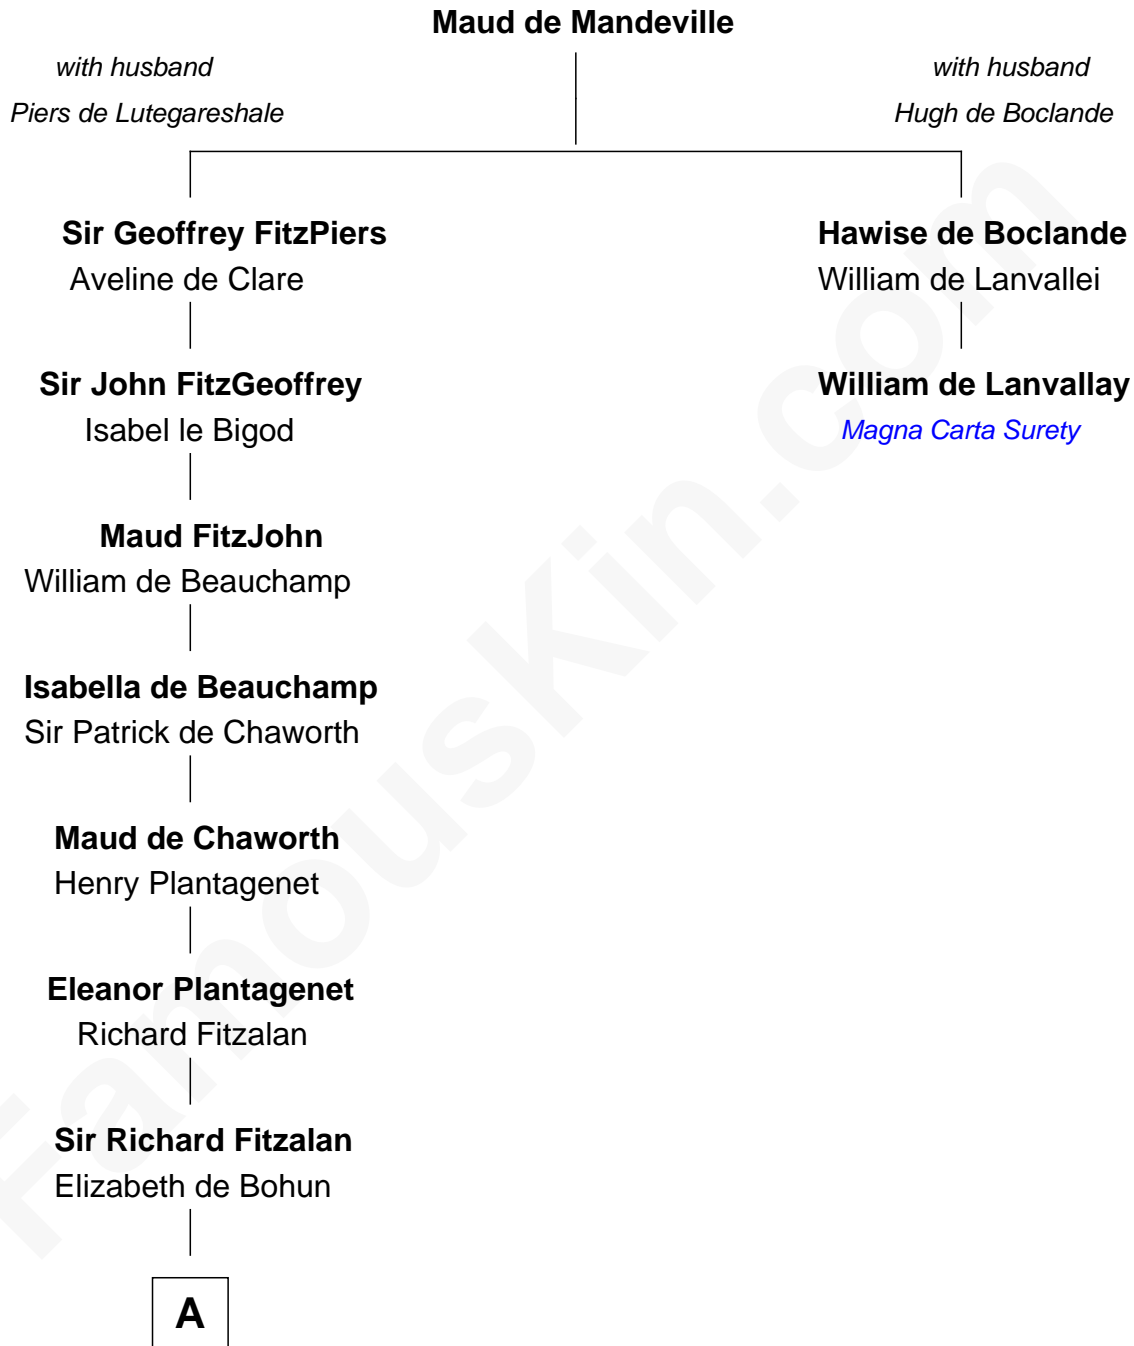

# FamousKin.com Relationship Chart of

**Thomas Sim Lee**

*2nd and 7th Governor of Maryland*

**1st cousin 18 times removed of**

**William de Lanvallay**

*Magna Carta Surety*

**A**

**Elizabeth Fitzalan**  
Sir Robert Goushill

**Joan Goushill**  
Sir Thomas Stanley

**Katherine Stanley**  
Sir John Savage

**Dulcia Savage**  
Sir Henry Bold

**Maud Bold**  
Thomas Gerard

**Jennet Gerard**  
Richard Eltonhead

**William Eltonhead**  
Anne Bowers