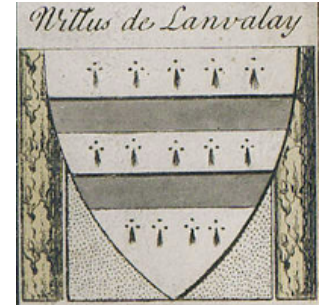

# FamousKin.com Relationship Chart of

**Thomas Sim Lee**

*2nd and 7th Governor of Maryland*

**1st cousin 18 times removed of**

**William de Lanvallay**

*Magna Carta Surety*

**A**

**Elizabeth Fitzalan**  
Sir Robert Goushill