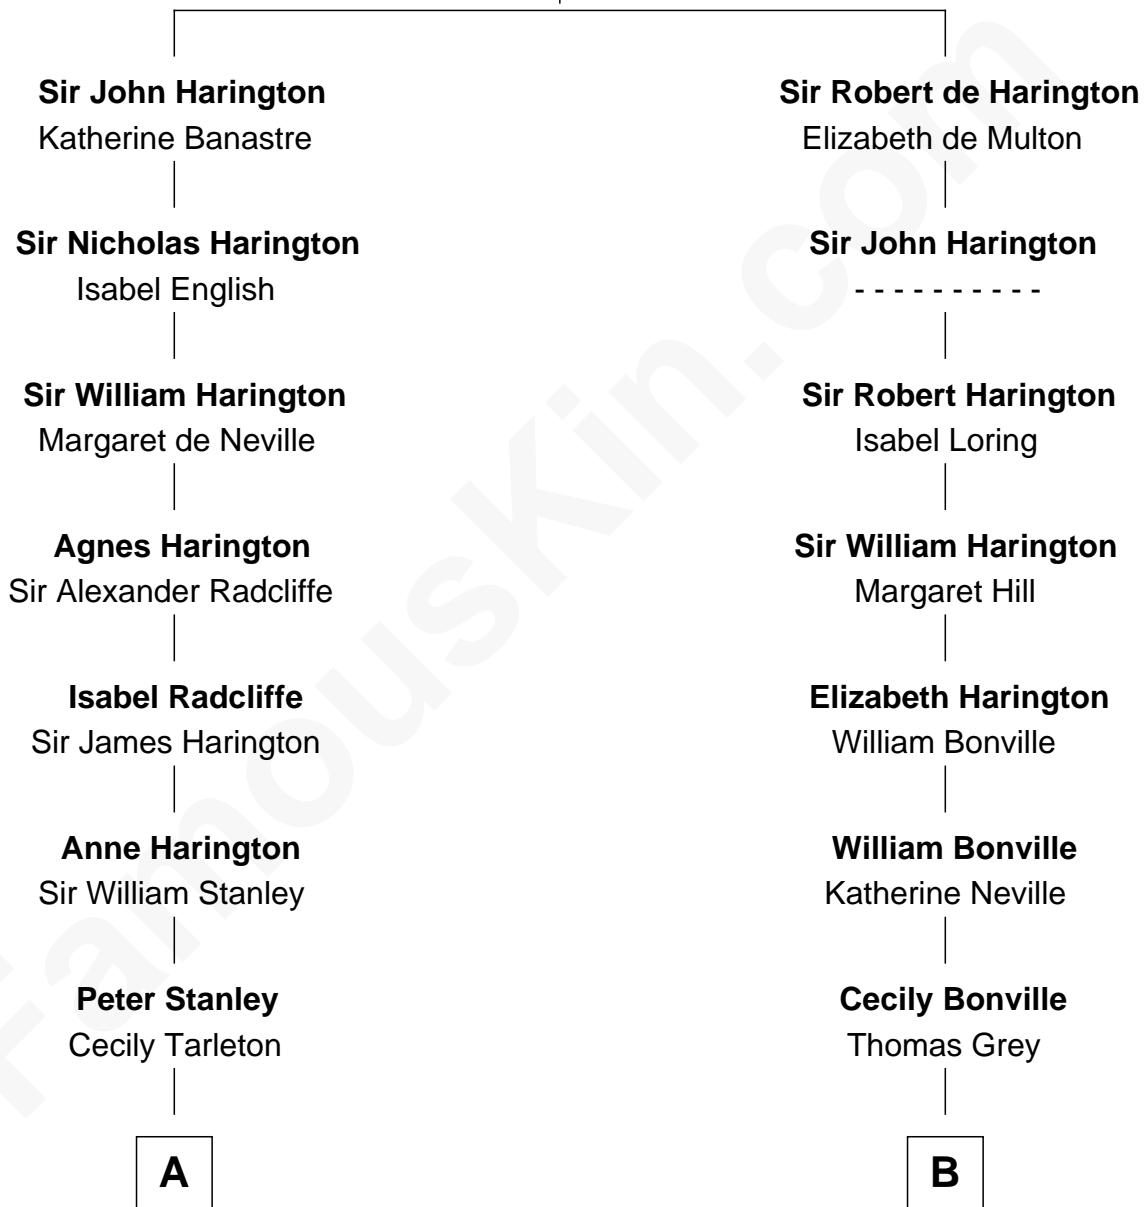

FamousKin.com Relationship Chart of

Thomas Sim Lee

2nd and 7th Governor of Maryland

13th cousin 7 times removed of

John Adams Morgan

1952 Olympic Sailing Gold Medalist

Sir John de Harington

Joan - - - - -

C

—
Frances Cadwallader Crowninshield

John Quincy Adams

—
Charles Francis Adams

Frances Lovering

—
Catherine Frances Lovering Adams

Henry Sturgis Morgan

—
John Adams Morgan