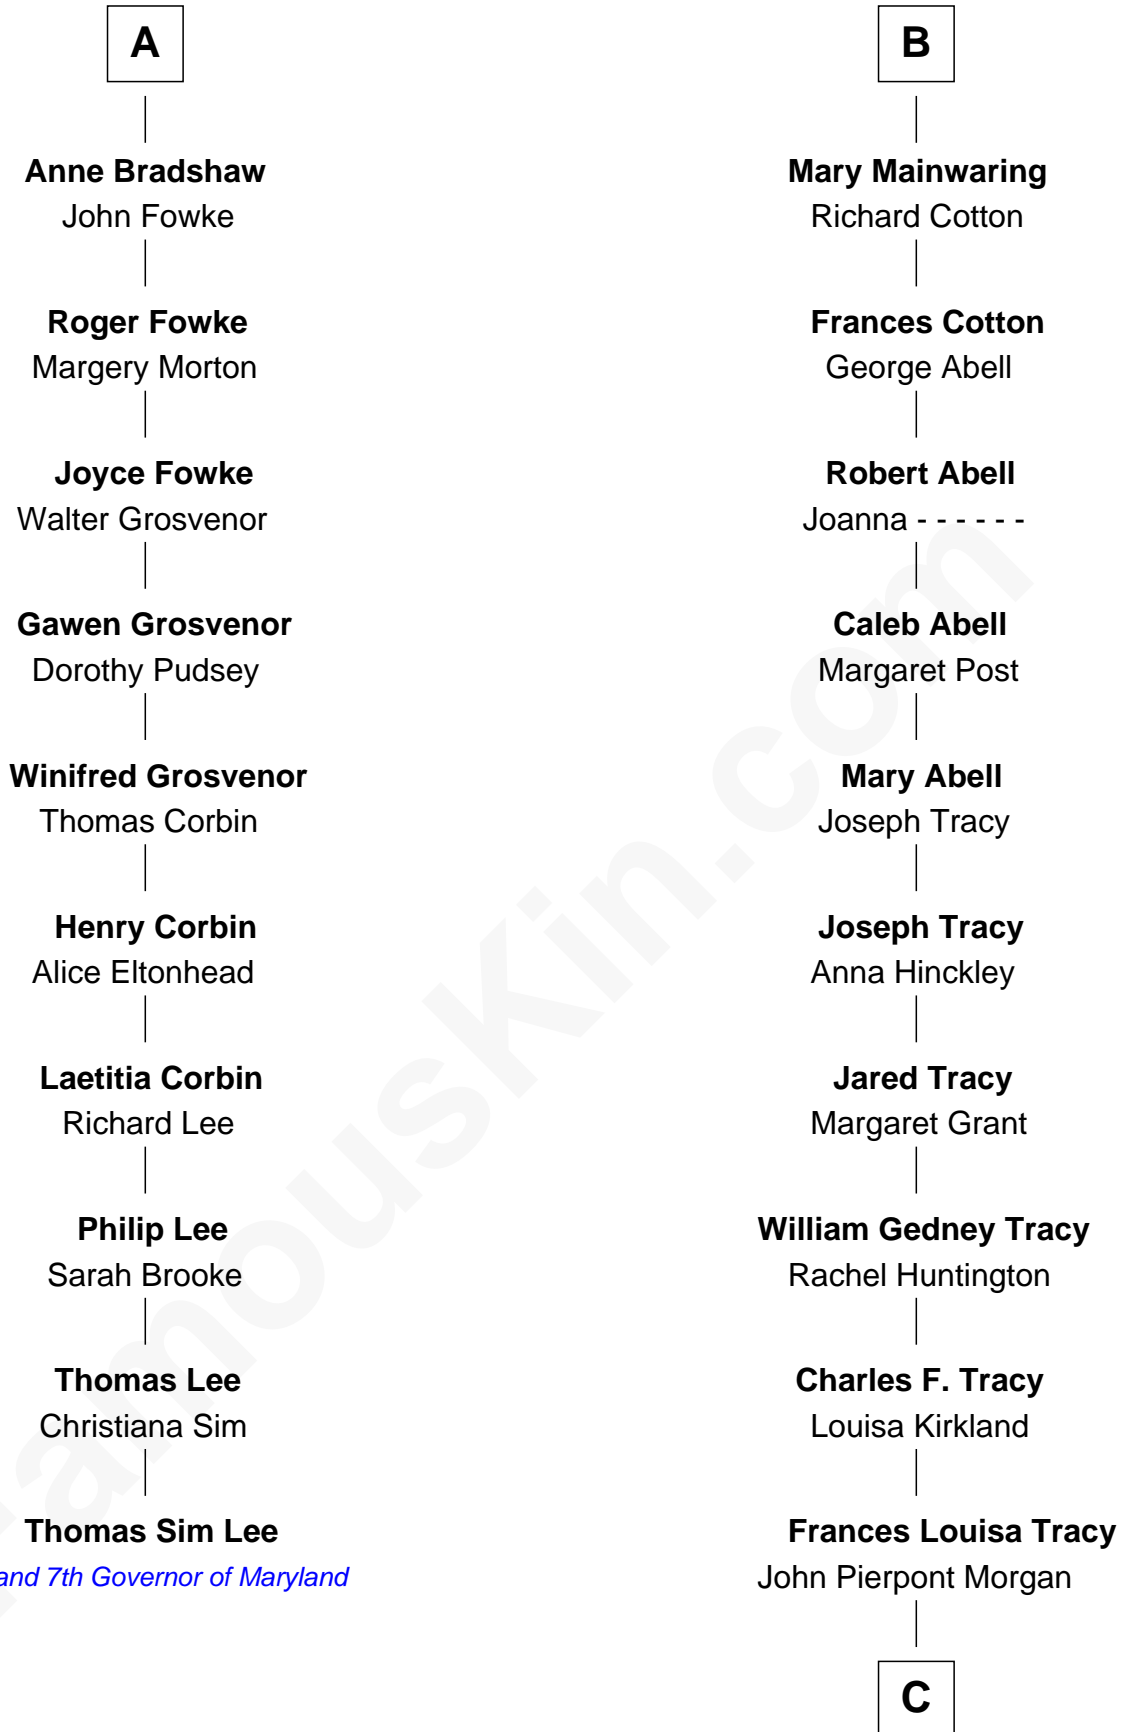

FamousKin.com

Relationship Chart of

Thomas Sim Lee

2nd and 7th Governor of Maryland

16th cousin 3 times removed of

John Adams Morgan

1952 Olympic Sailing Gold Medalist

C

—
John Pierpont Morgan

Jane Norton Grew

—
Henry Sturgis Morgan

Catherine Frances Lovering Adams

—
John Adams Morgan

Olympic Gold Medalist

FamousKin.com