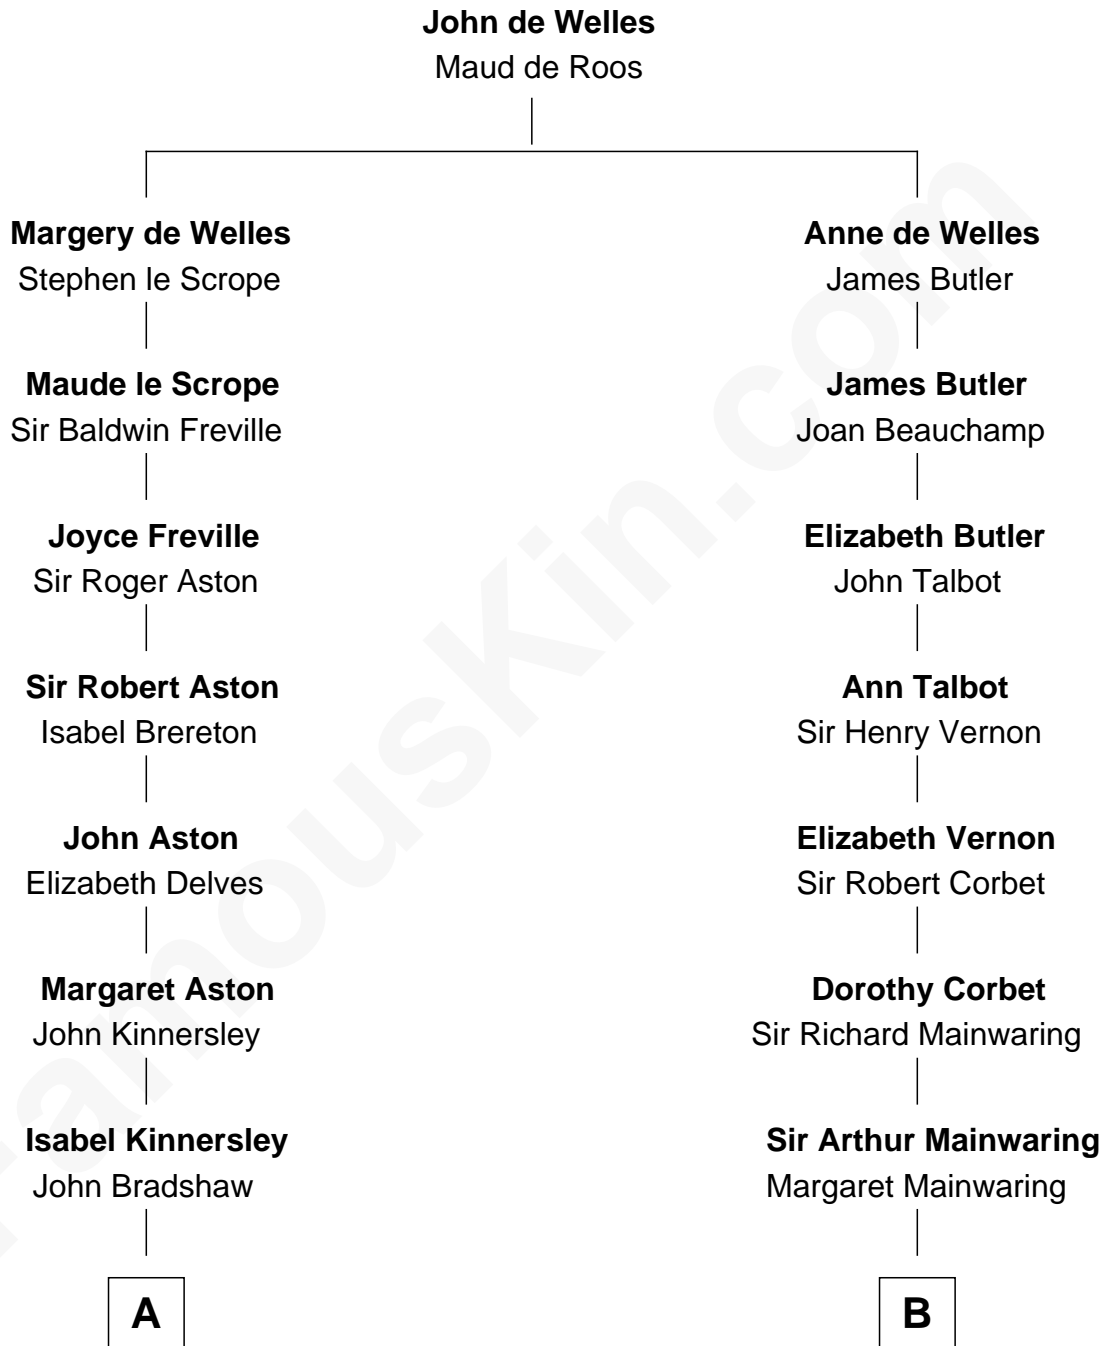

FamousKin.com

Relationship Chart of

Thomas Sim Lee

2nd and 7th Governor of Maryland

16th cousin 3 times removed of

John Adams Morgan

1952 Olympic Sailing Gold Medalist

C

—
John Pierpont Morgan

Jane Norton Grew

—
Henry Sturgis Morgan

Catherine Frances Lovering Adams

—
John Adams Morgan

Olympic Gold Medalist

FamousKin.com