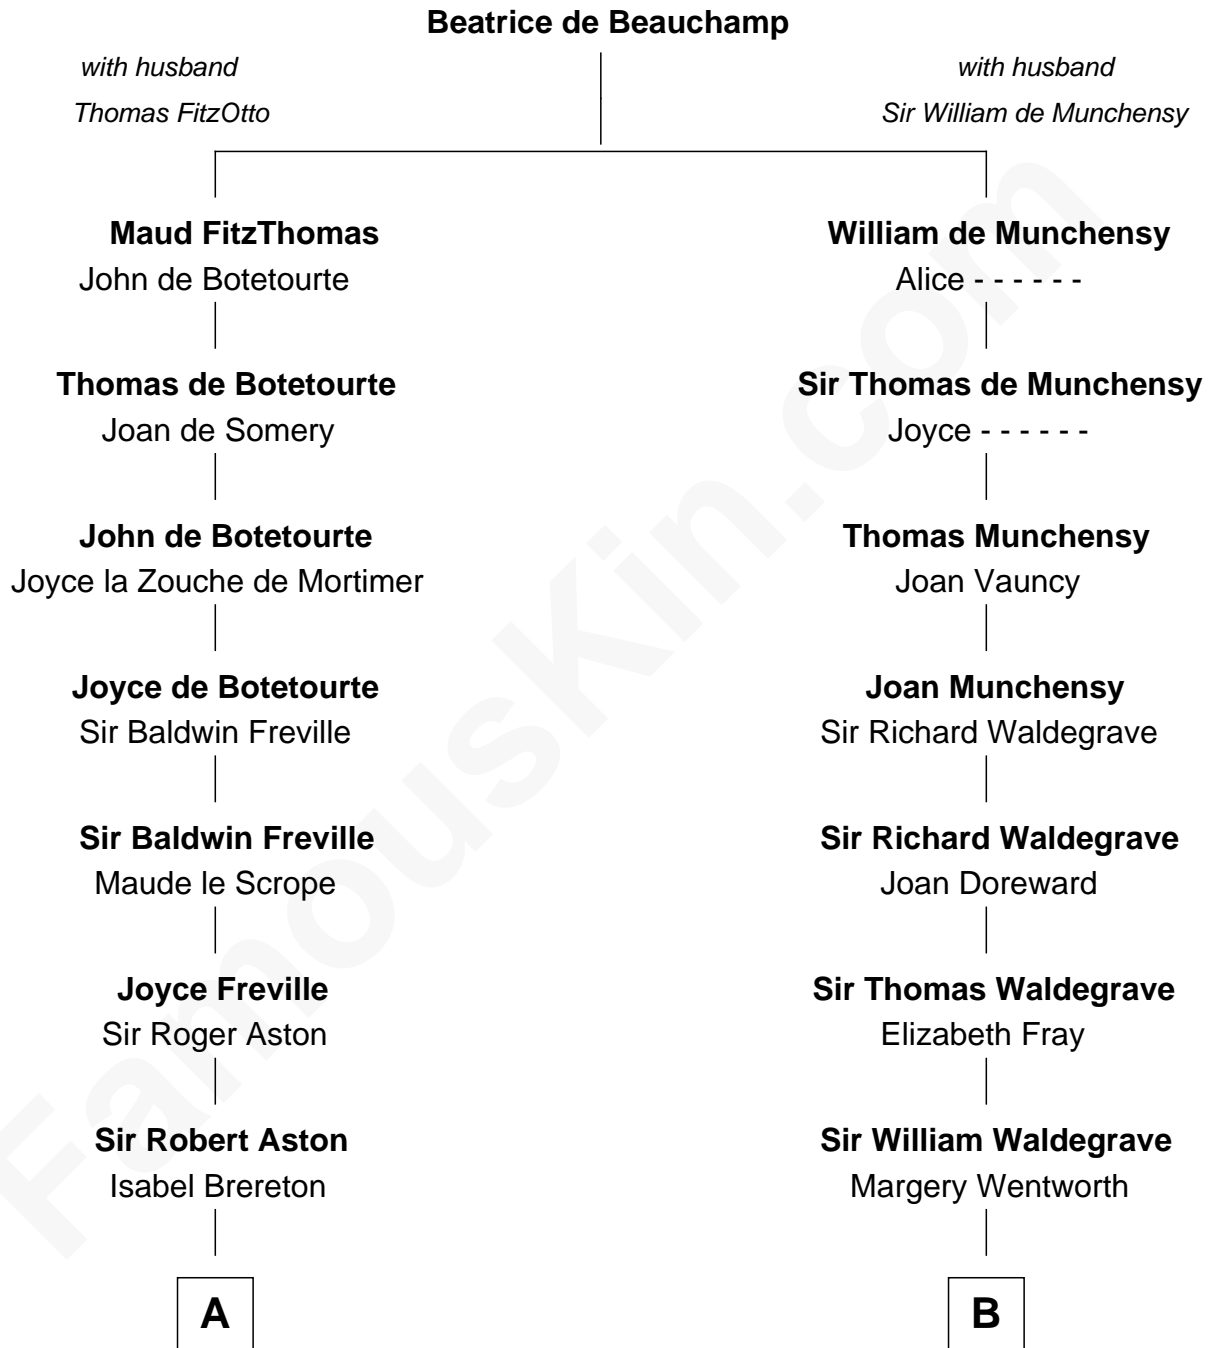

# FamousKin.com Relationship Chart of

**Thomas Sim Lee**

*2nd and 7th Governor of Maryland*

**19th cousin 2 times removed of**

**Benedict Cumberbatch**

*Movie, Television and Stage Actor*

**C**

**Philip Lee**  
Sarah Brooke

**Thomas Lee**  
Christiana Sim

**Thomas Sim Lee**  
*2nd and 7th Governor of Maryland*

**D**

**Robert William Cumberbatch**  
Louisa Grace Hanson

**Henry Alfred Cumberbatch**  
Hélène Gertrude Rees

**Henry Carlton Cumberbatch**  
Pauline Ellen Laing Congdon