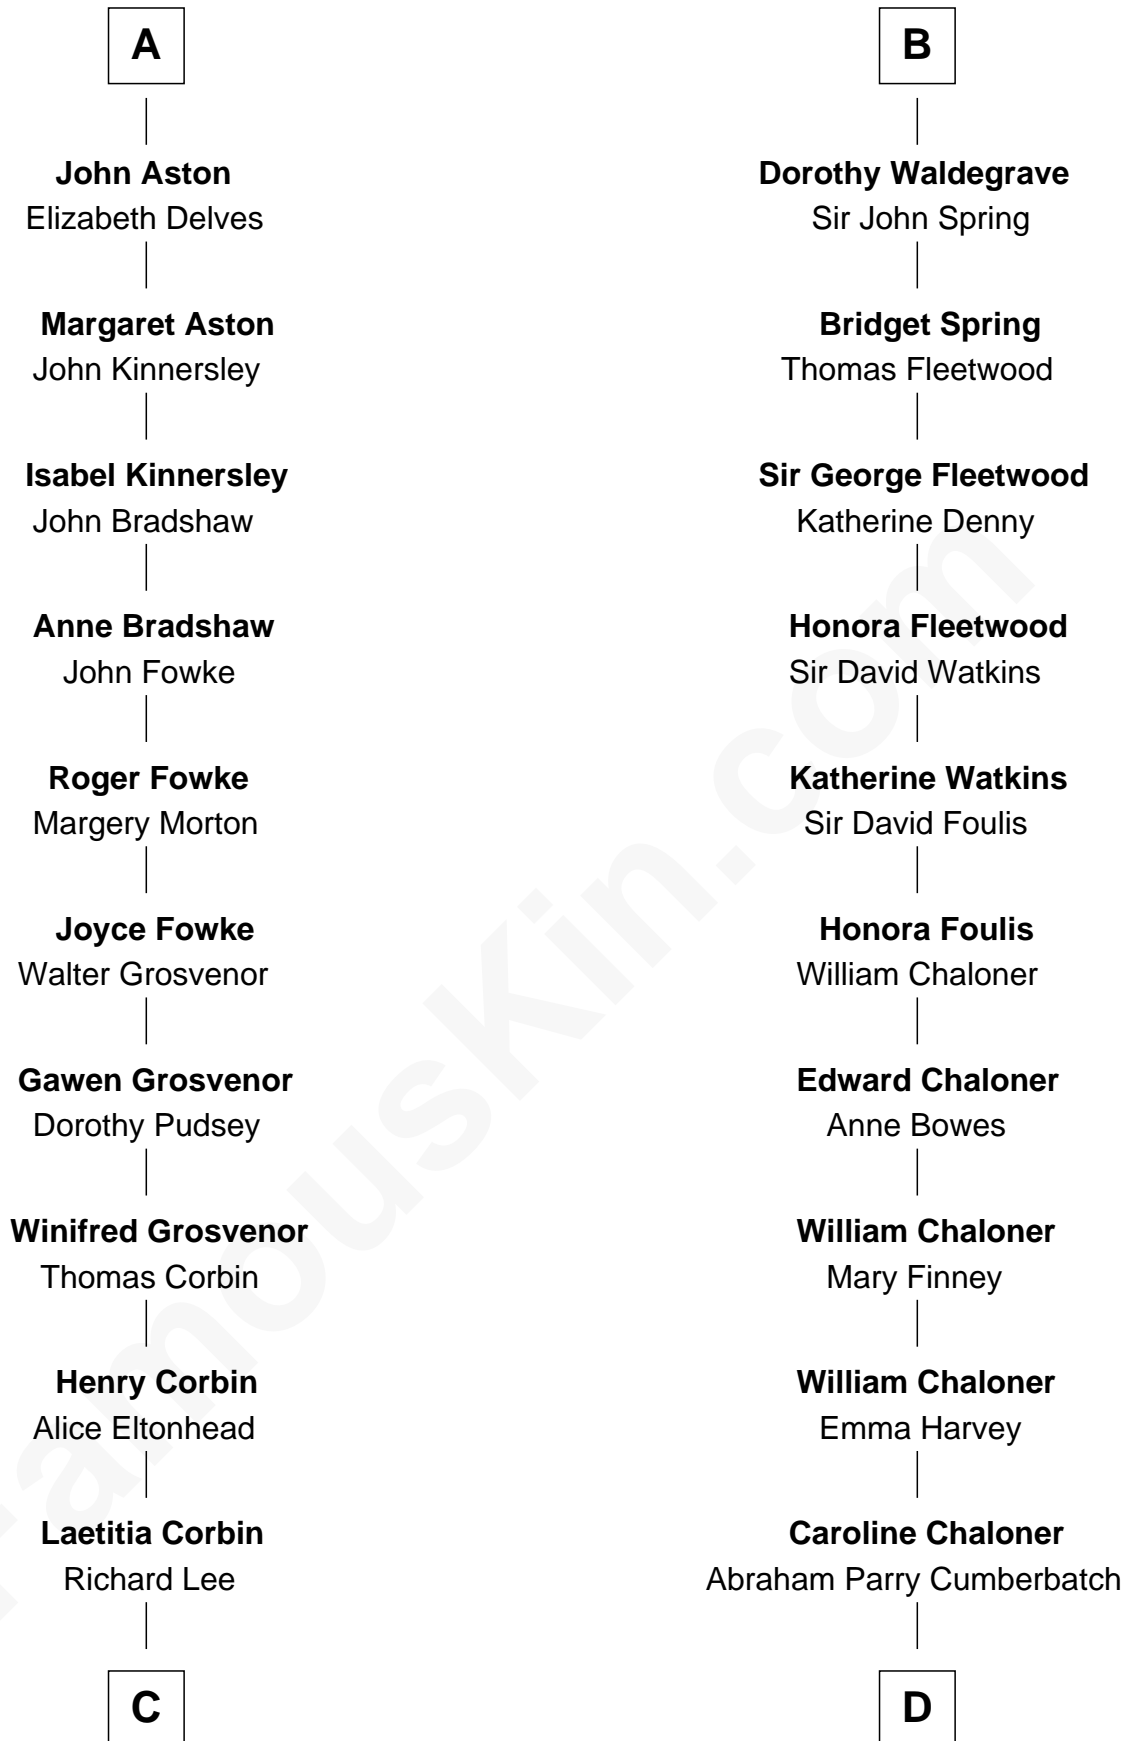

# FamousKin.com Relationship Chart of

**Thomas Sim Lee**

*2nd and 7th Governor of Maryland*

**19th cousin 2 times removed of**

**Benedict Cumberbatch**

*Movie, Television and Stage Actor*

**C**

**Philip Lee**  
Sarah Brooke

**Thomas Lee**  
Christiana Sim

**Thomas Sim Lee**  
*2nd and 7th Governor of Maryland*

**D**

**Robert William Cumberbatch**  
Louisa Grace Hanson

**Henry Alfred Cumberbatch**  
Hélène Gertrude Rees

**Henry Carlton Cumberbatch**  
Pauline Ellen Laing Congdon