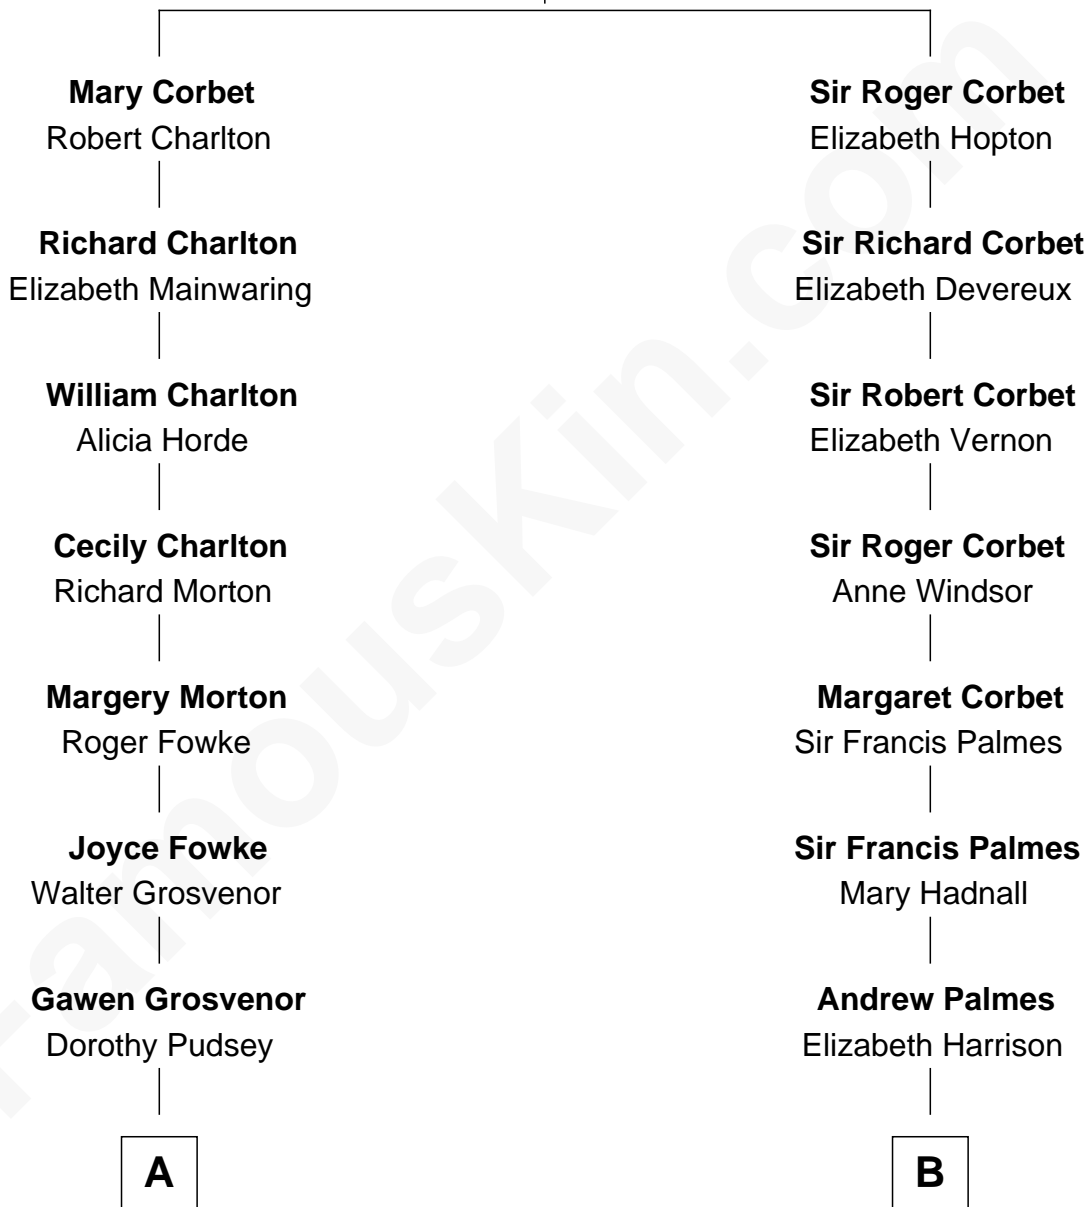

FamousKin.com Relationship Chart of

Thomas Sim Lee

2nd and 7th Governor of Maryland

12th cousin 6 times removed of

Benedict Cumberbatch

Movie, Television and Stage Actor

Sir Robert Corbet

Margaret - - - - -