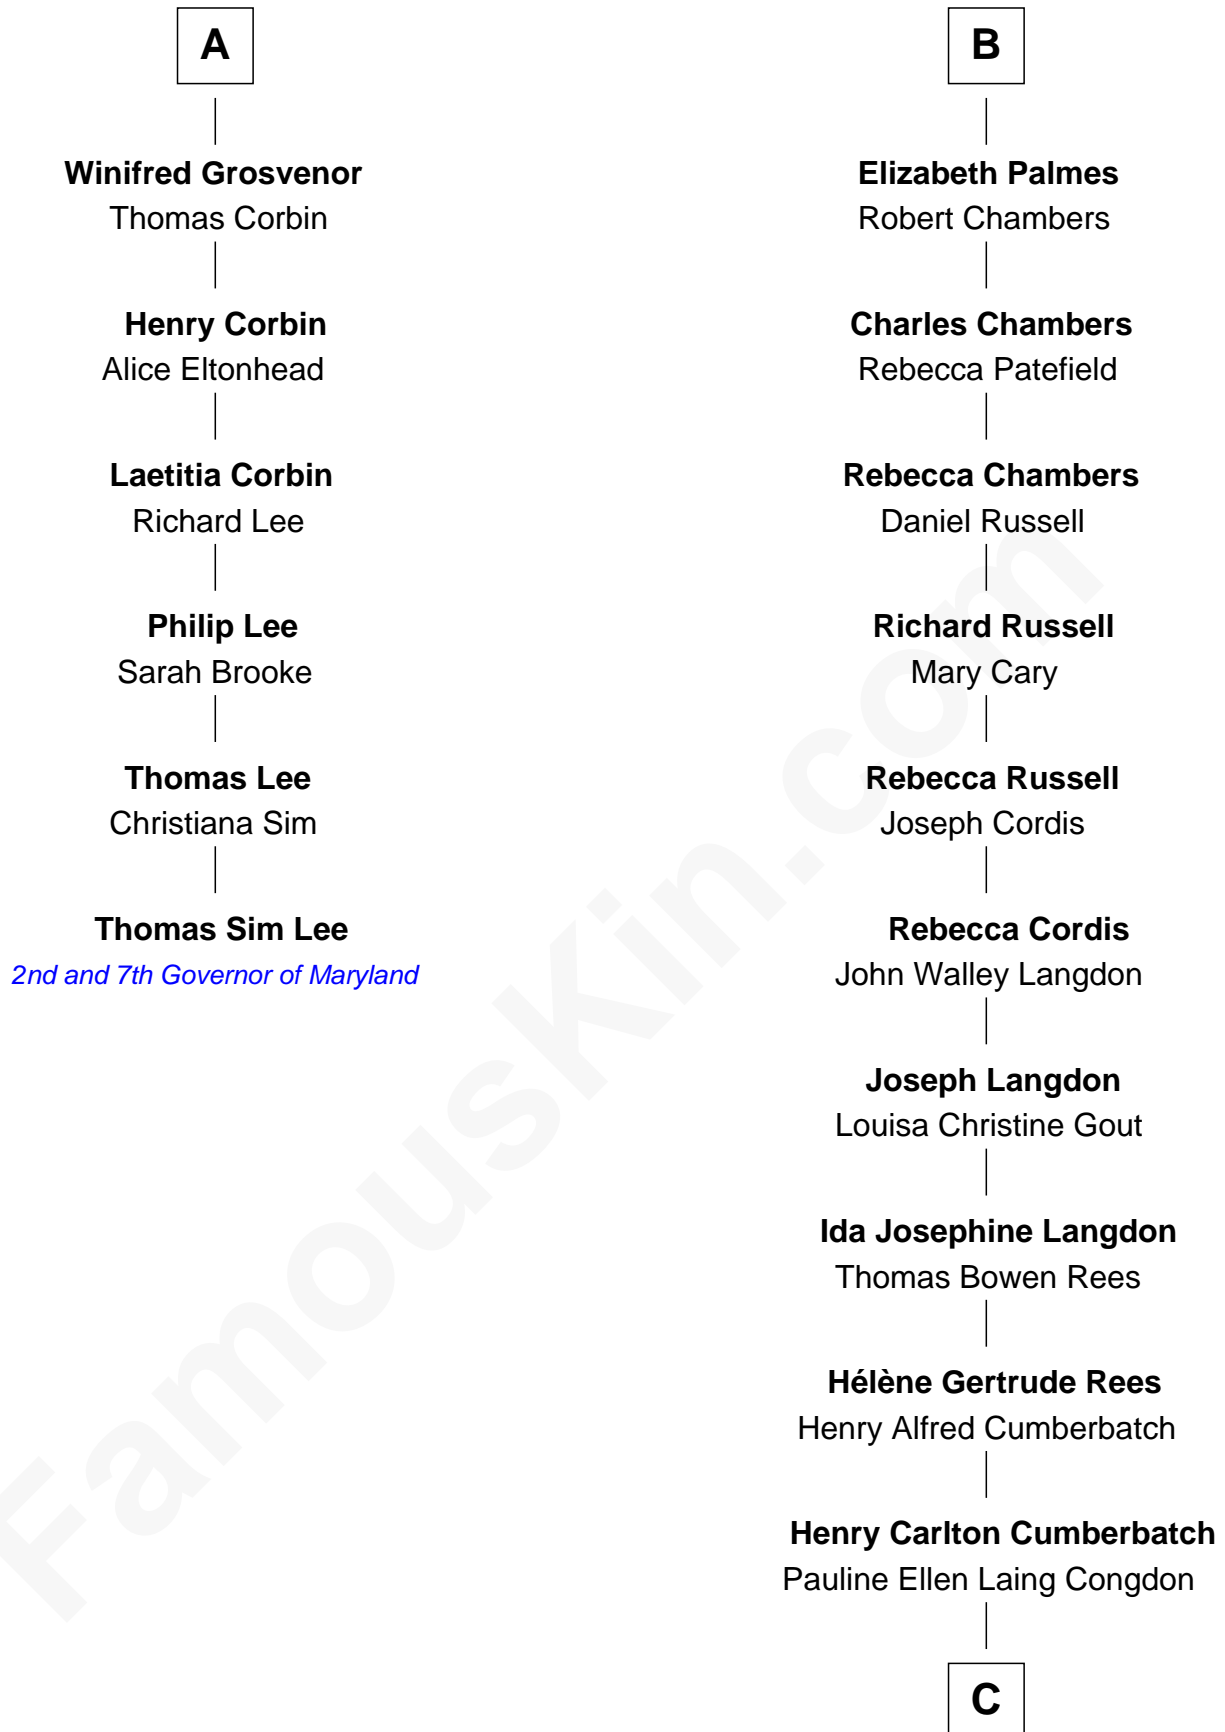

FamousKin.com Relationship Chart of

Thomas Sim Lee

2nd and 7th Governor of Maryland

12th cousin 6 times removed of

Benedict Cumberbatch

Movie, Television and Stage Actor

Sir Robert Corbet

Margaret - - - - -

C

Timothy Carlton Congdon Cumberbatch

Wanda Ventham

Benedict Cumberbatch

Movie, Television and Stage Actor

FamousKin.com