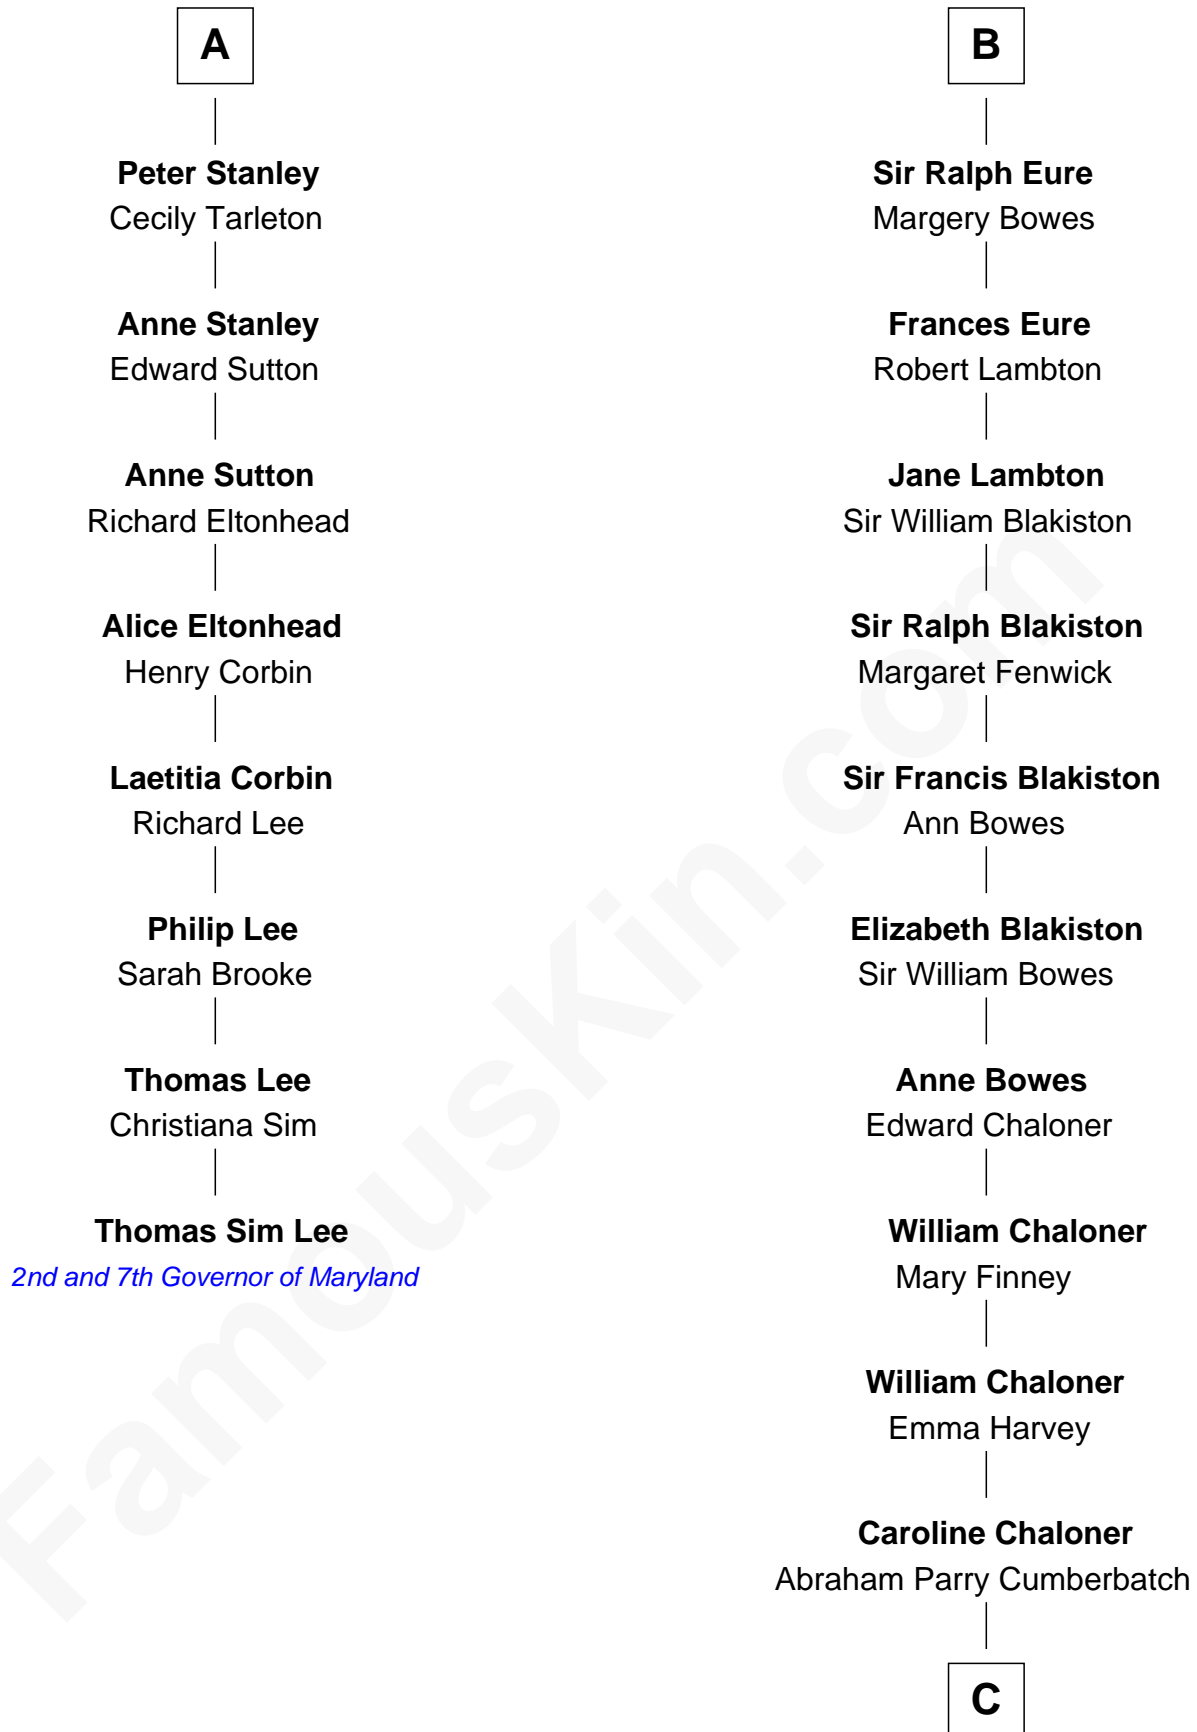

## Relationship Chart of

**Thomas Sim Lee**

*2nd and 7th Governor of Maryland*

**14th cousin 7 times removed of**

**Benedict Cumberbatch**

*Movie, Television and Stage Actor*

C

**Robert William Cumberbatch**

Louisa Grace Hanson

**Henry Alfred Cumberbatch**

Hélène Gertrude Rees

**Henry Carlton Cumberbatch**

Pauline Ellen Laing Congdon

**Timothy Carlton Congdon Cumberbatch**

Wanda Ventham

**Benedict Cumberbatch**