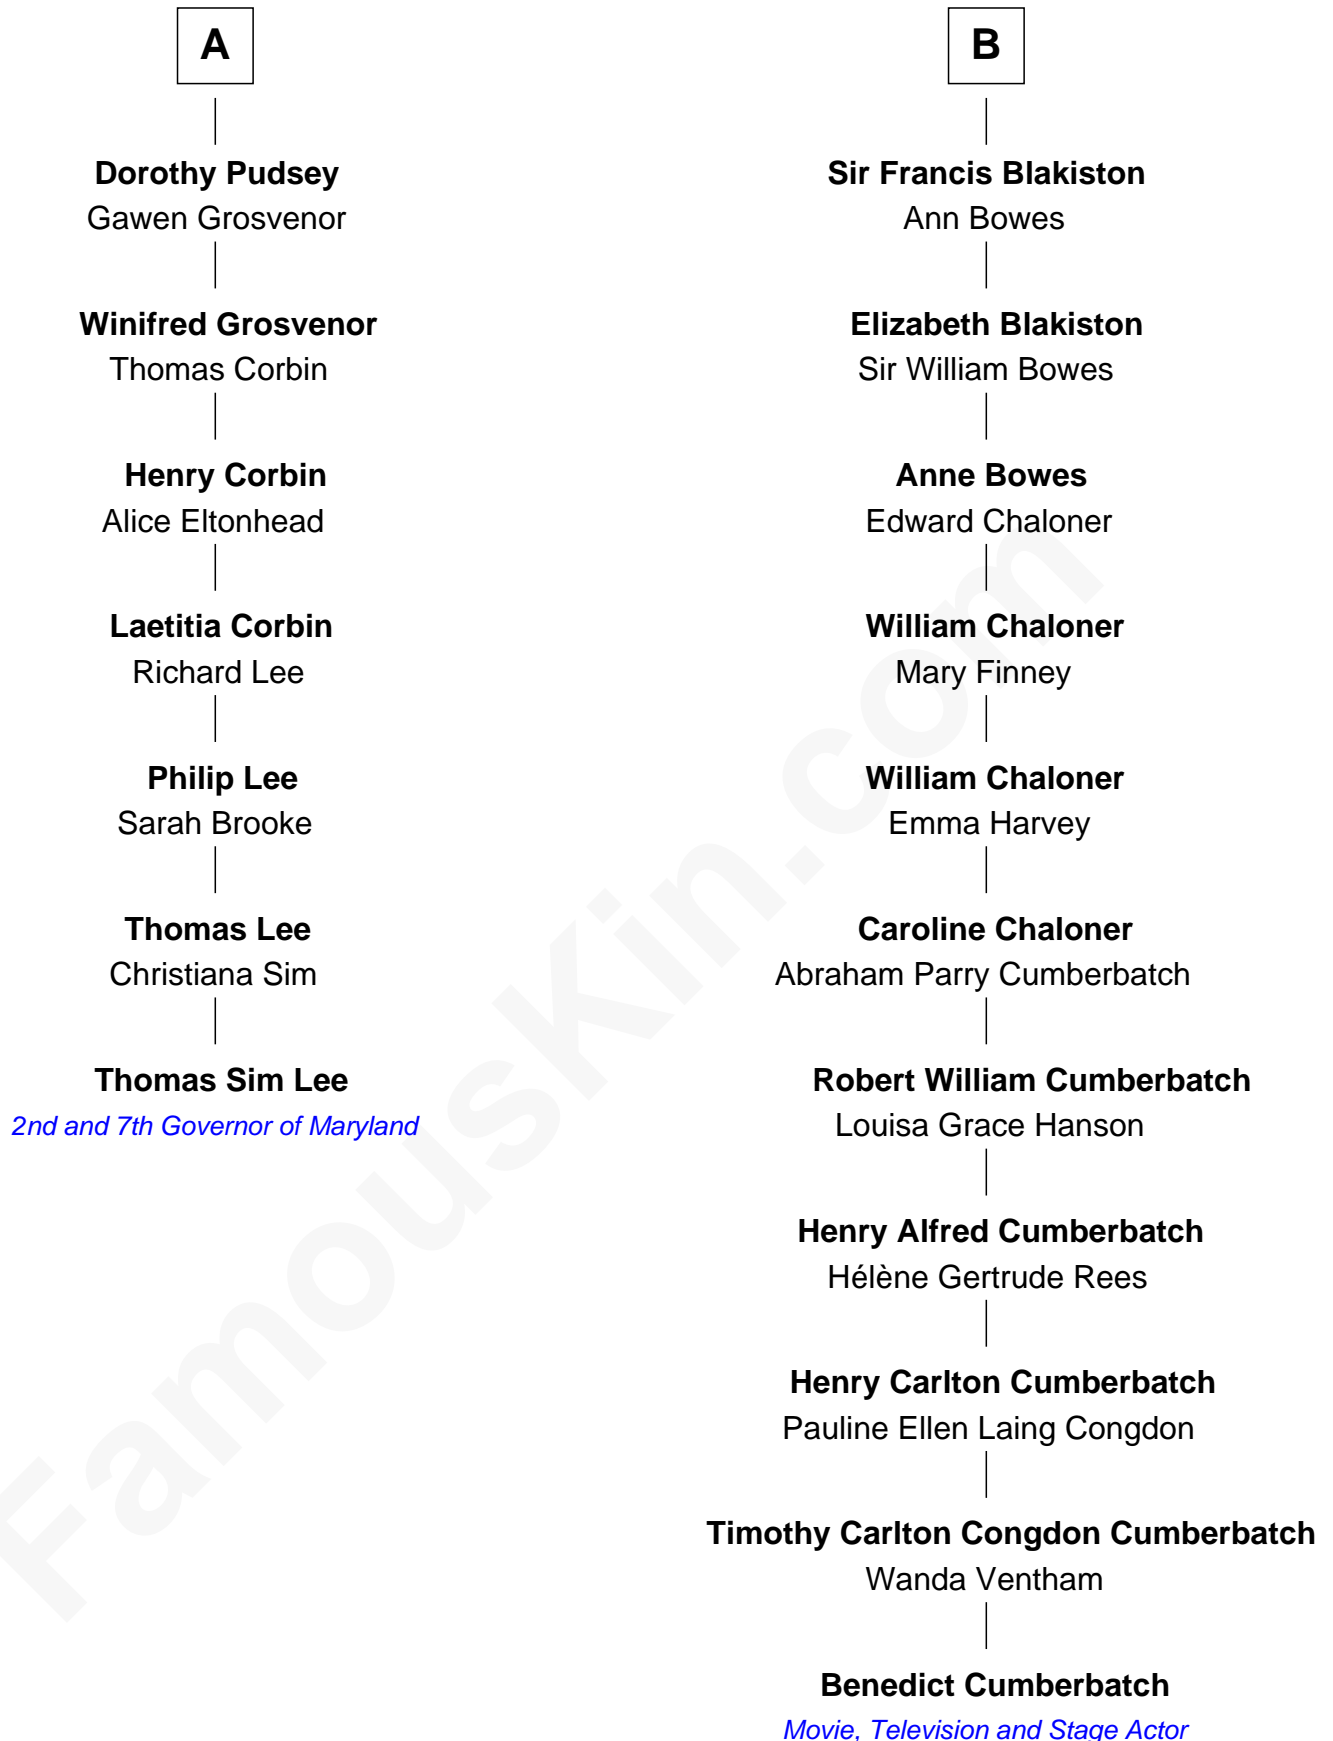

FamousKin.com Relationship Chart of

Thomas Sim Lee

2nd and 7th Governor of Maryland

13th cousin 4 times removed of

Benedict Cumberbatch

Movie, Television and Stage Actor

Eleanor Fitzhugh

*with husband
Sir Thomas Tunstall*

Edith Hare

William Pudsey

Eleanor Montfort

Robert Pudsey

Eleanor Harman

George Pudsey

Matilda Cotton

A

Frances Eure

Robert Lambton

Jane Lambton

Sir William Blakiston

Sir Ralph Blakiston

Margaret Fenwick

B

Benedict Cumberbatch photo by [Gage Skidmore](#) (CC BY-SA 2.0)