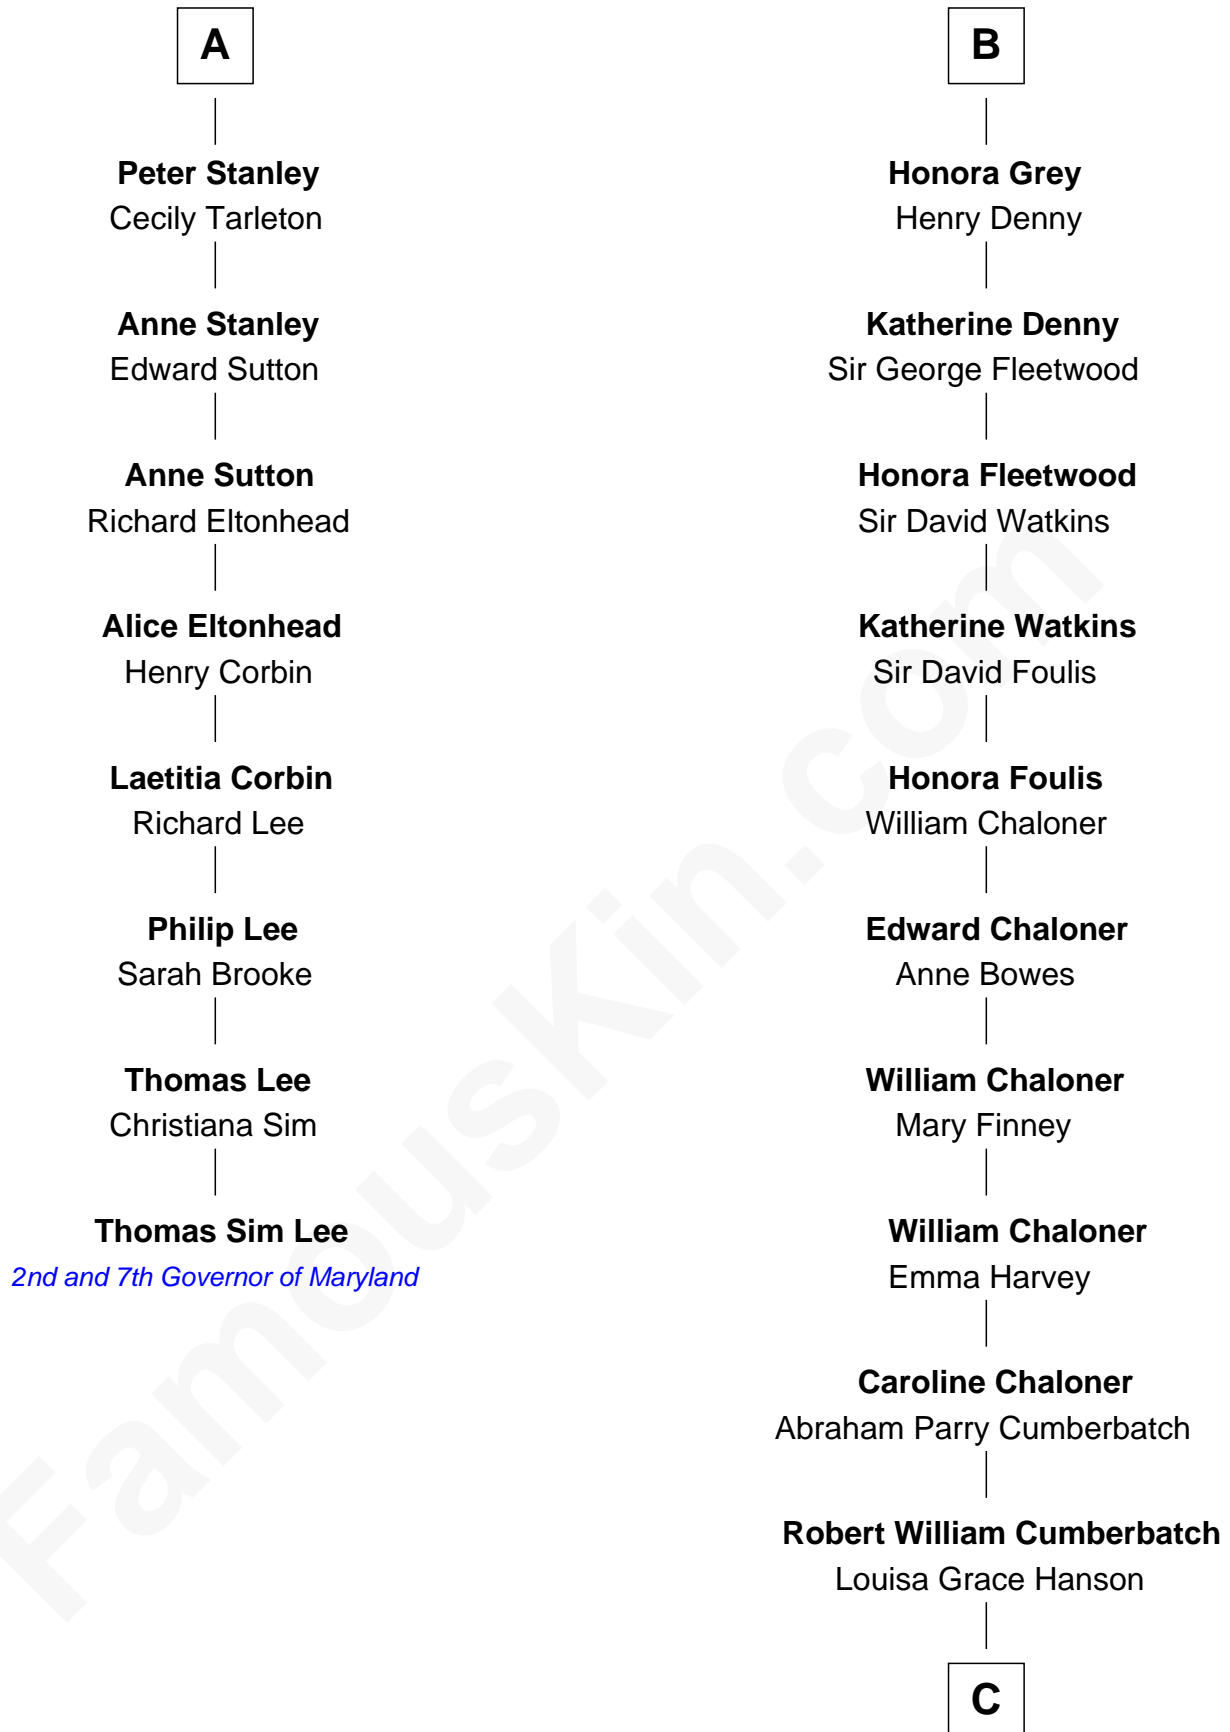

FamousKin.com Relationship Chart of

Thomas Sim Lee

2nd and 7th Governor of Maryland

14th cousin 6 times removed of

Benedict Cumberbatch

Movie, Television and Stage Actor

Sir Robert de Holland

Maude la Zouche

Maude de Holland
Sir Thomas de Swinnerton

Sir Robert de Swinnerton
Elizabeth de Beke

Maud de Swinnerton
Sir John Savage

Mary Savage
William Stanley

William Stanley
Alice Hoghton

Sir William Stanley
Agnes Grosvenor

Sir William Stanley
Anne Harington

A

Thomas Holand
Joan Plantagenet

Sir Thomas de Holand
Alice Fitzalan

Margaret de Holand
Sir John Beaufort

Edmund Beaufort
Eleanor Beauchamp

Henry Beaufort
Joan Hill

Charles Somerset
Elizabeth West

Mary Somerset
Sir William Grey

B

C

Henry Alfred Cumberbatch

Hélène Gertrude Rees

Henry Carlton Cumberbatch

Pauline Ellen Laing Congdon

Timothy Carlton Congdon Cumberbatch