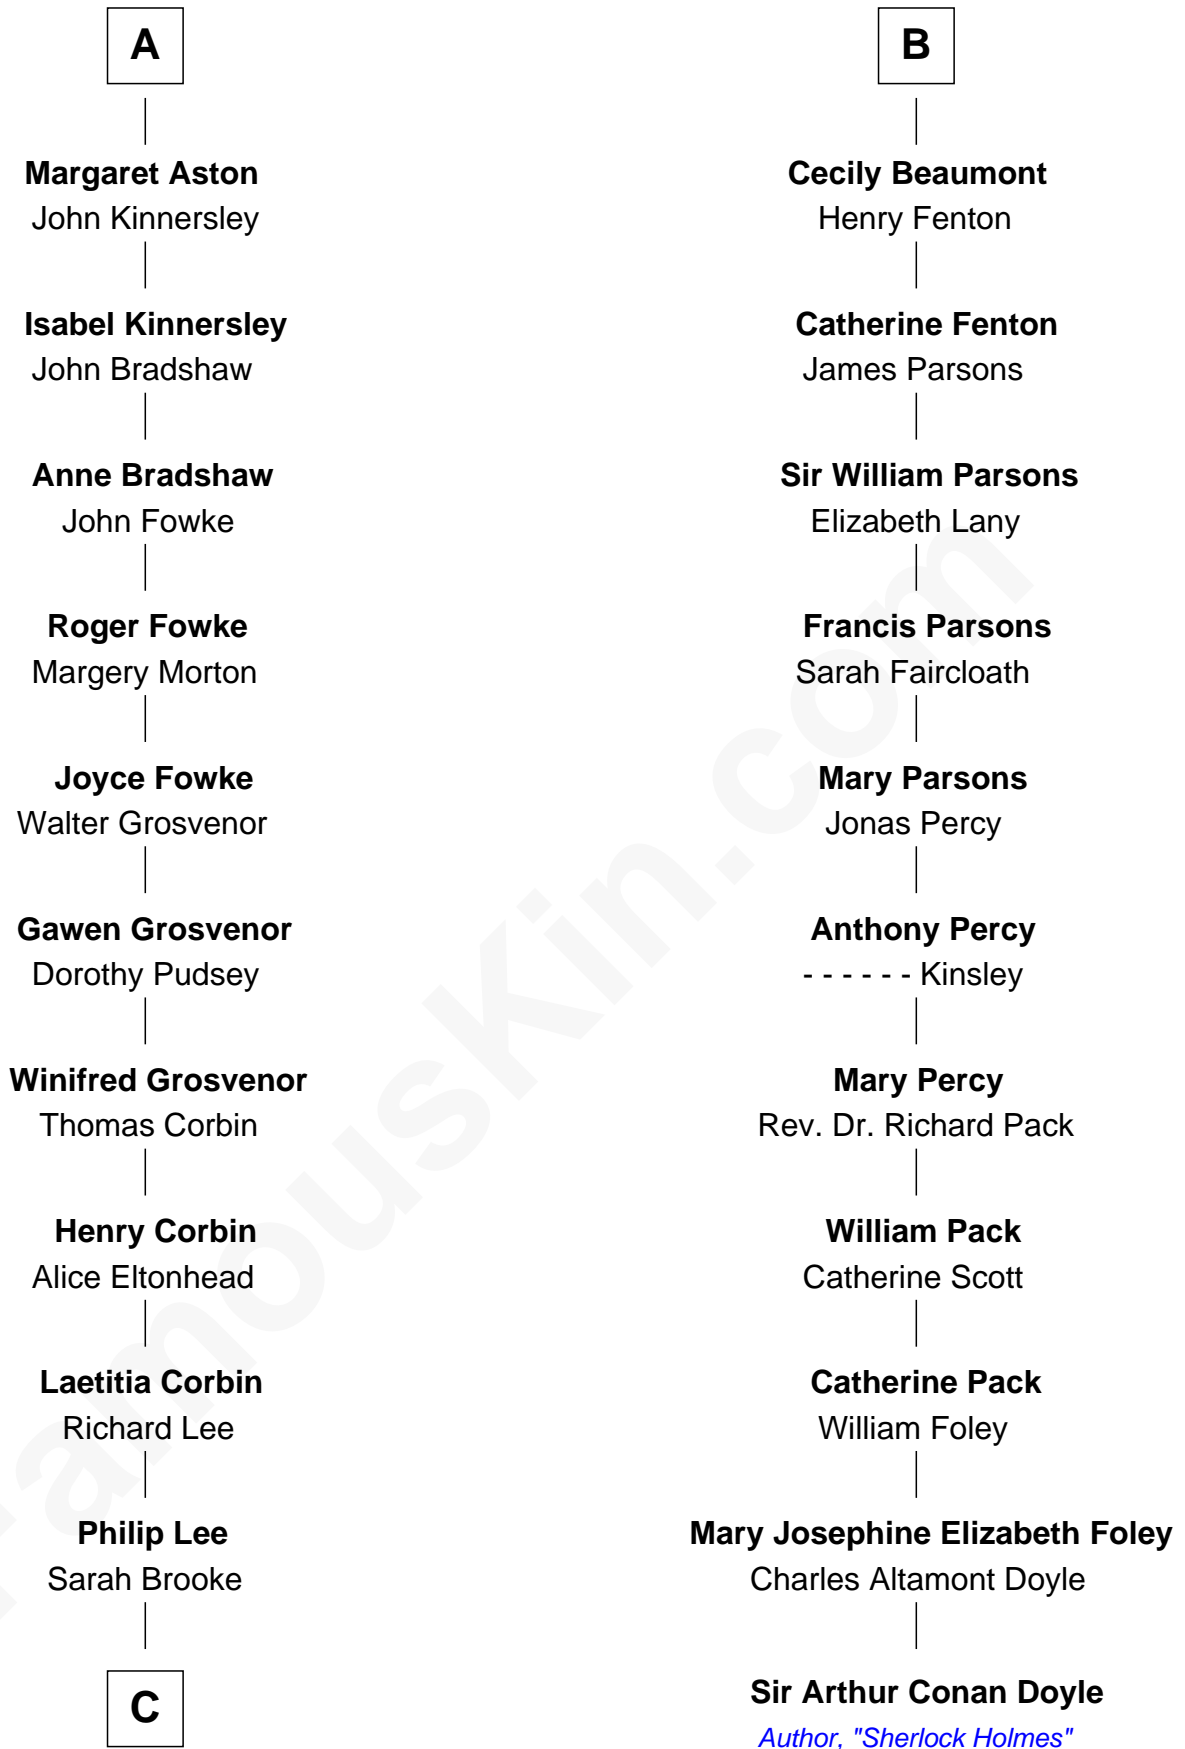

FamousKin.com Relationship Chart of

Thomas Sim Lee

2nd and 7th Governor of Maryland

17th cousin 1 time removed of

Sir Arthur Conan Doyle

Author, "Sherlock Holmes"

John de Botetourte

Maud FitzThomas

C

—
Thomas Lee
Christiana Sim

—
Thomas Sim Lee
2nd and 7th Governor of Maryland

FamousKin.com