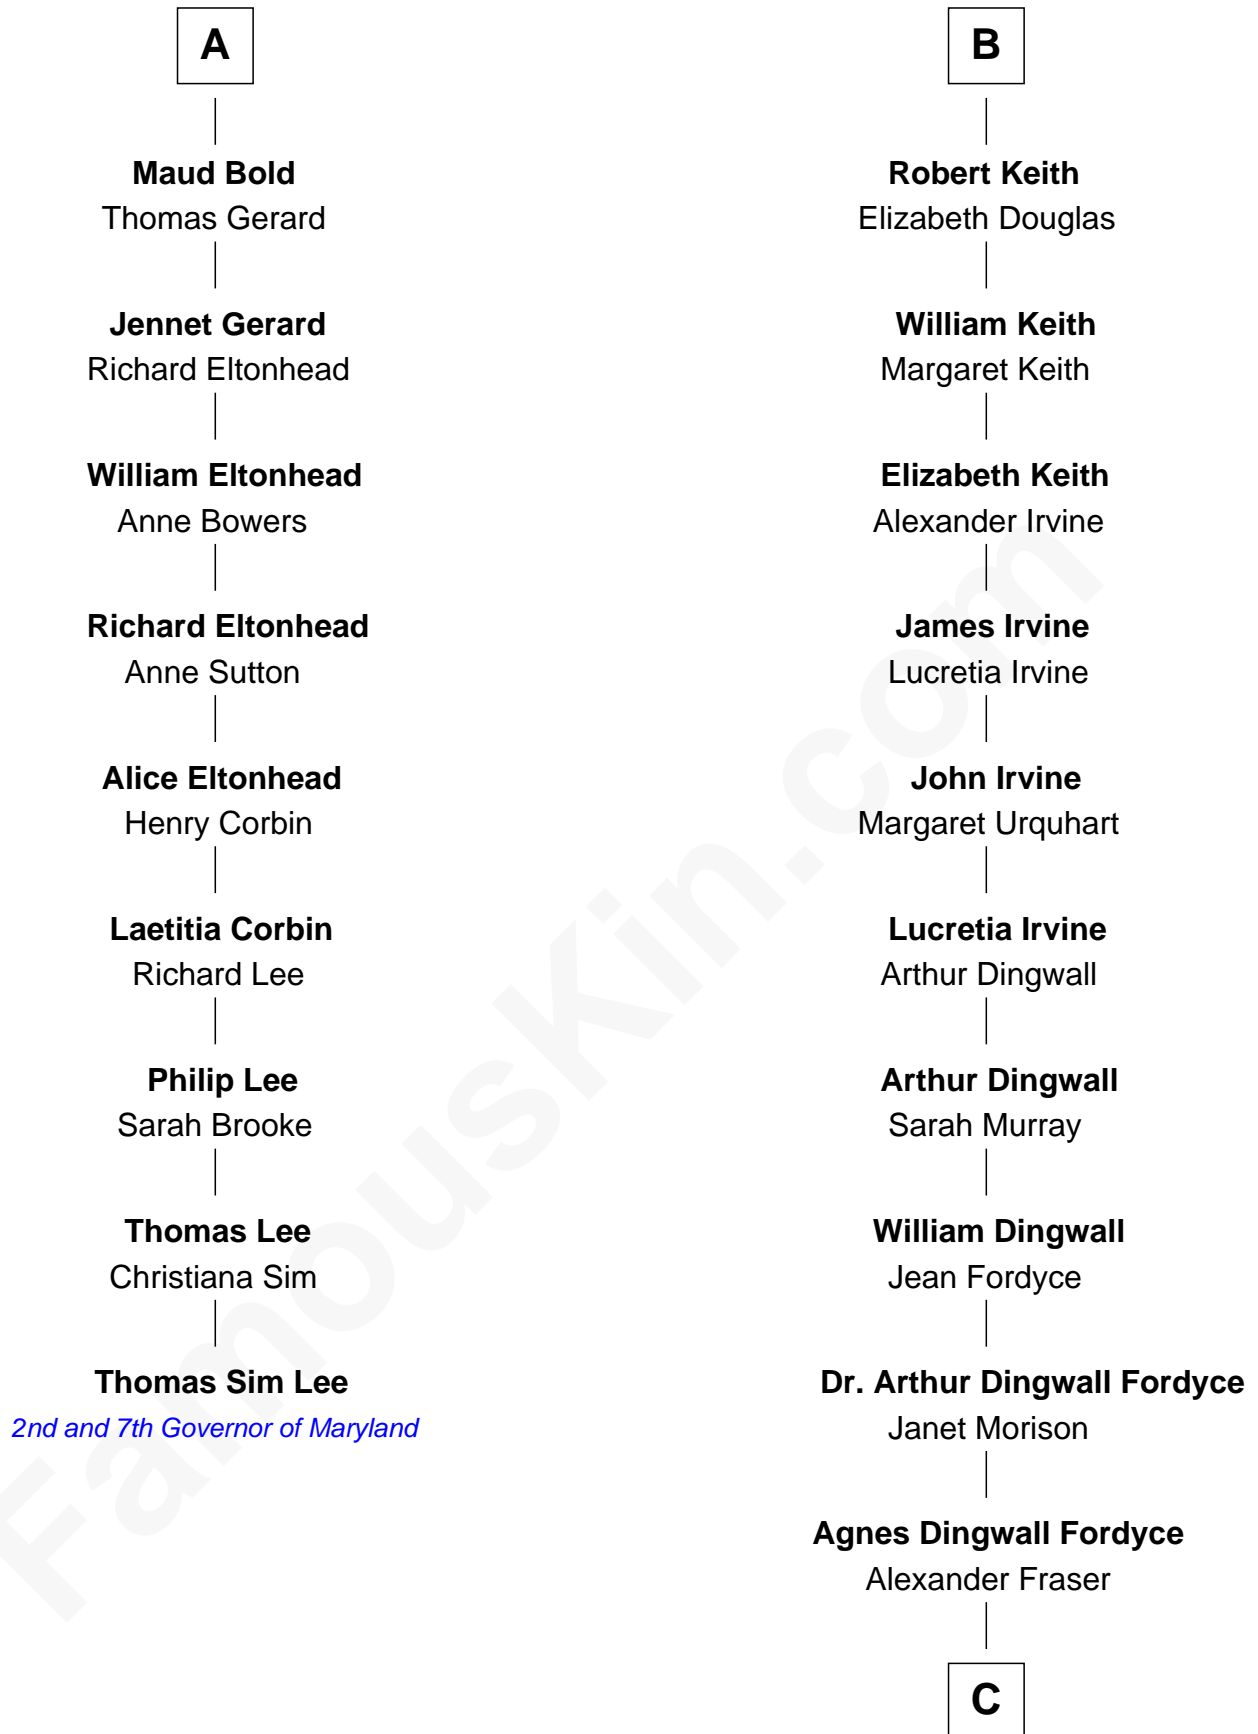

FamousKin.com

Relationship Chart of

Thomas Sim Lee

2nd and 7th Governor of Maryland

15th cousin 5 times removed of

Alan Turing

WWII Codebreaker of Nazi Enigma Machine

C