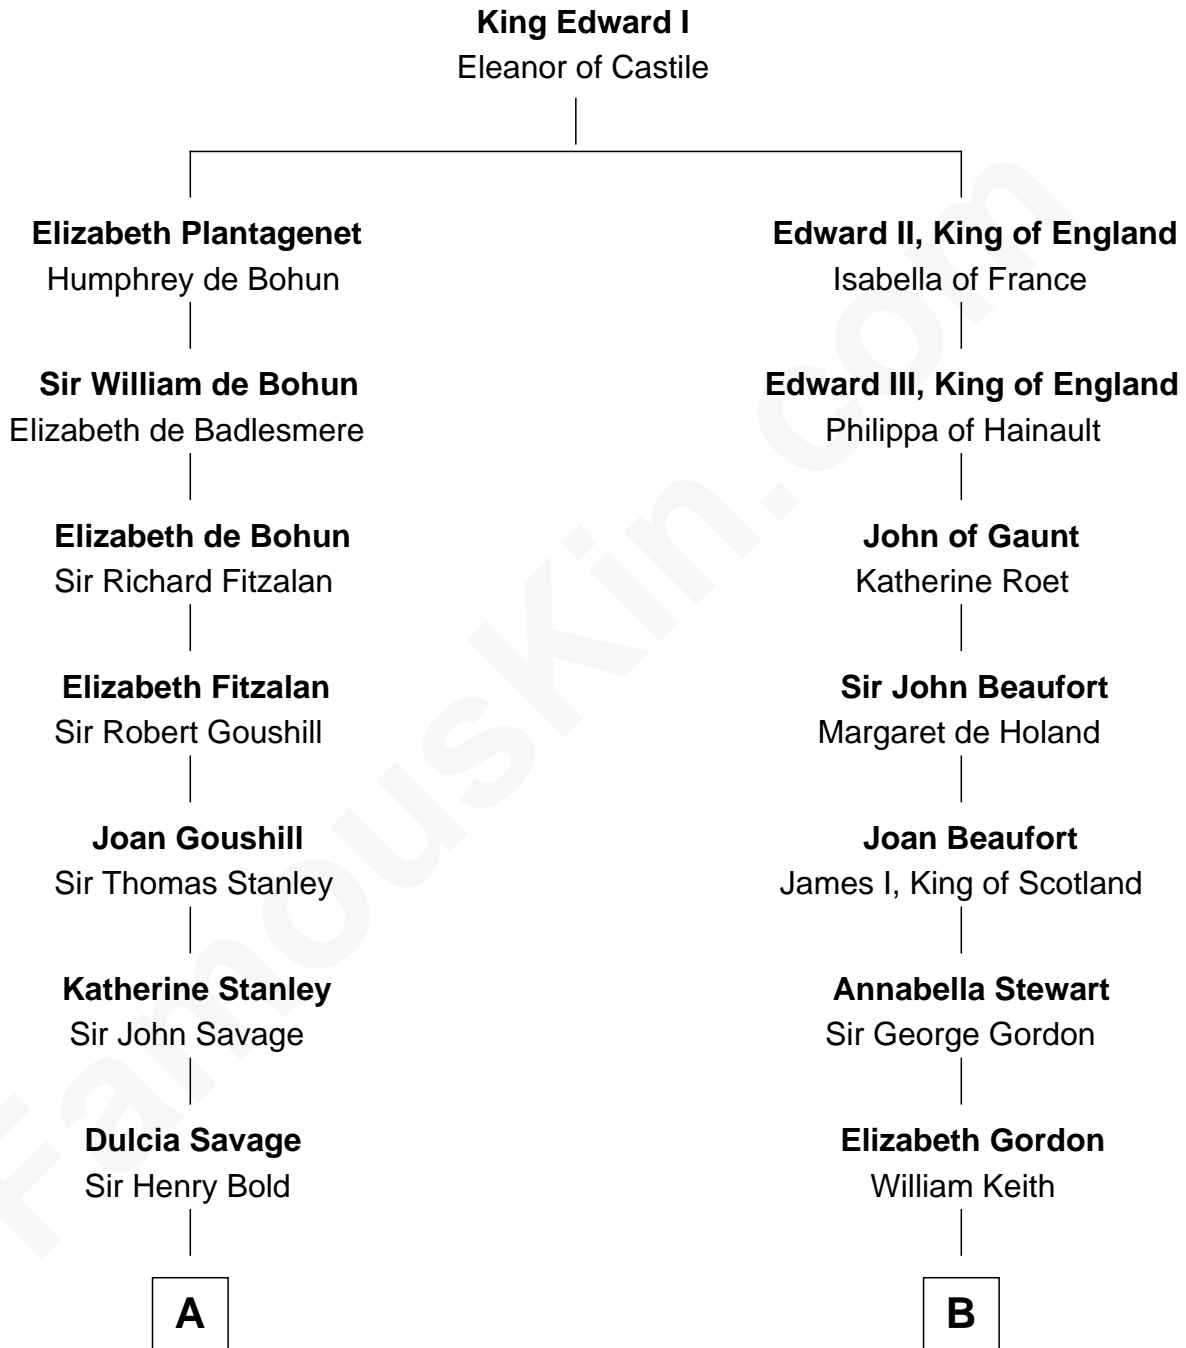

FamousKin.com

Relationship Chart of

Thomas Sim Lee

2nd and 7th Governor of Maryland

15th cousin 5 times removed of

Alan Turing

WWII Codebreaker of Nazi Enigma Machine

C

Jean Stewart Fraser

John Robert Turing

Rev. John Robert Turing

Fanny Montague Boyd

Julius Matheson Turing

Ethel Sara Stoney

Alan Turing

WWII Codebreaker of Nazi Enigma Machine