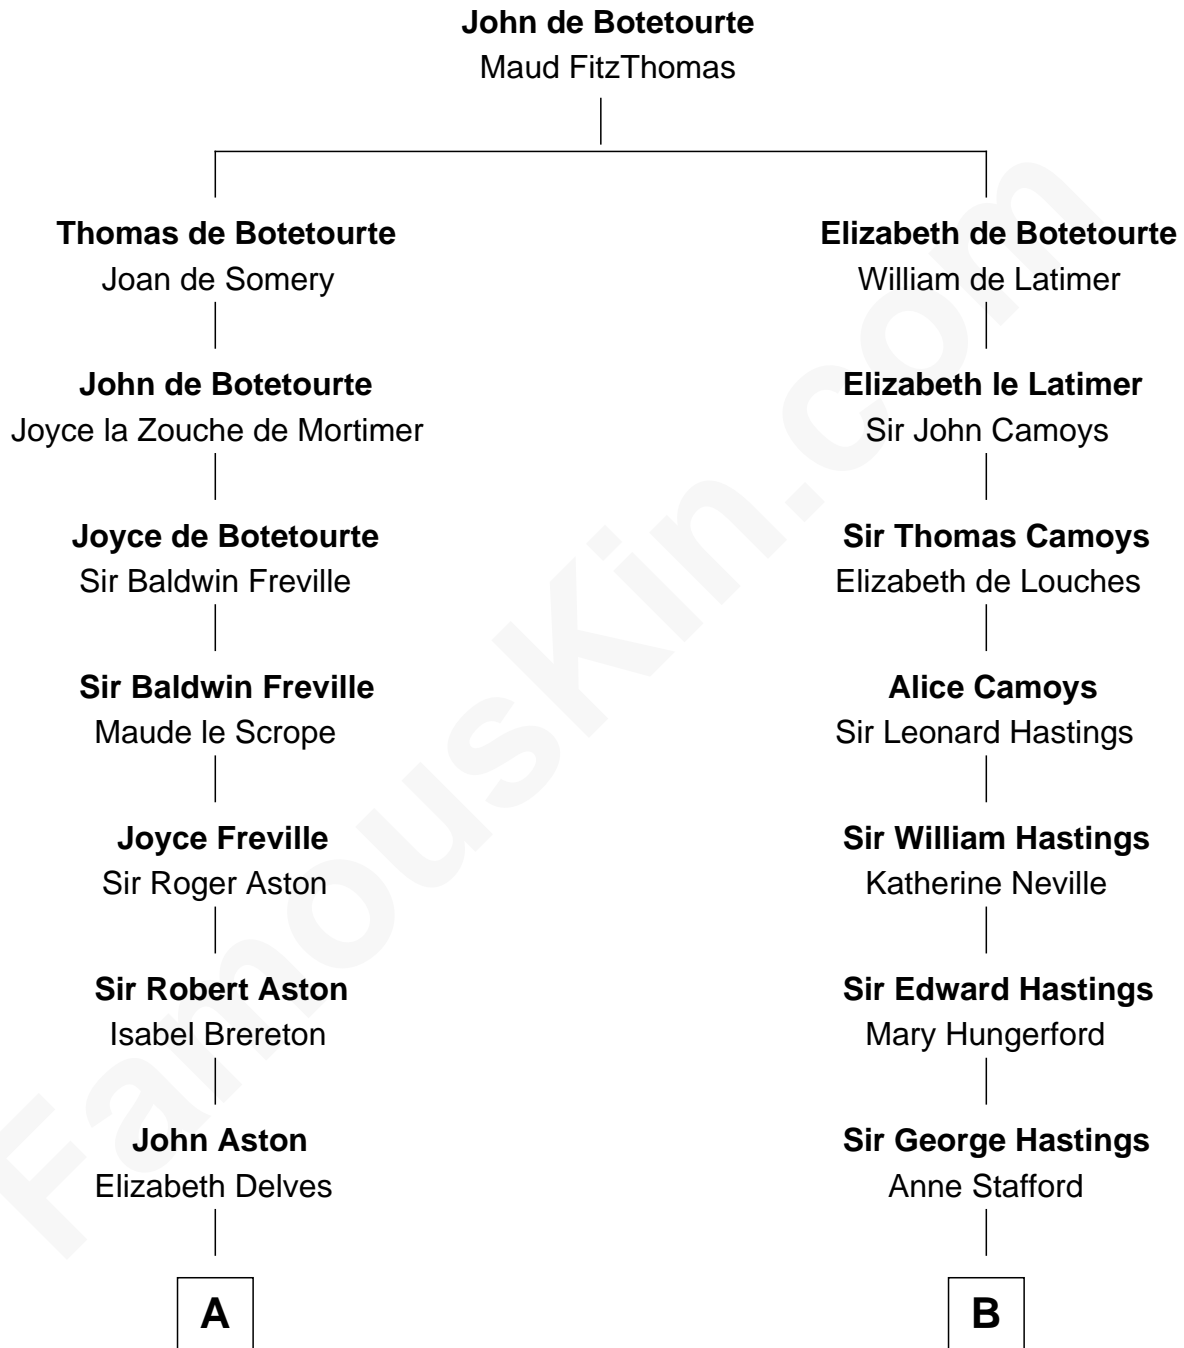

FamousKin.com Relationship Chart of

Thomas Sim Lee

2nd and 7th Governor of Maryland

18th cousin 2 times removed of

Queen Elizabeth II

Queen of the United Kingdom

C

Thomas Lee
Christiana Sim

Thomas Sim Lee
2nd and 7th Governor of Maryland

D

Rev. Charles William Cavendish-Bentinck
Caroline Louisa Burnaby

Cecilia Nina Cavendish-Bentinck
Claude George Bowes-Lyon

Elizabeth Bowes-Lyon
George VI, King of the United Kingdom

Queen Elizabeth II
Queen of the United Kingdom