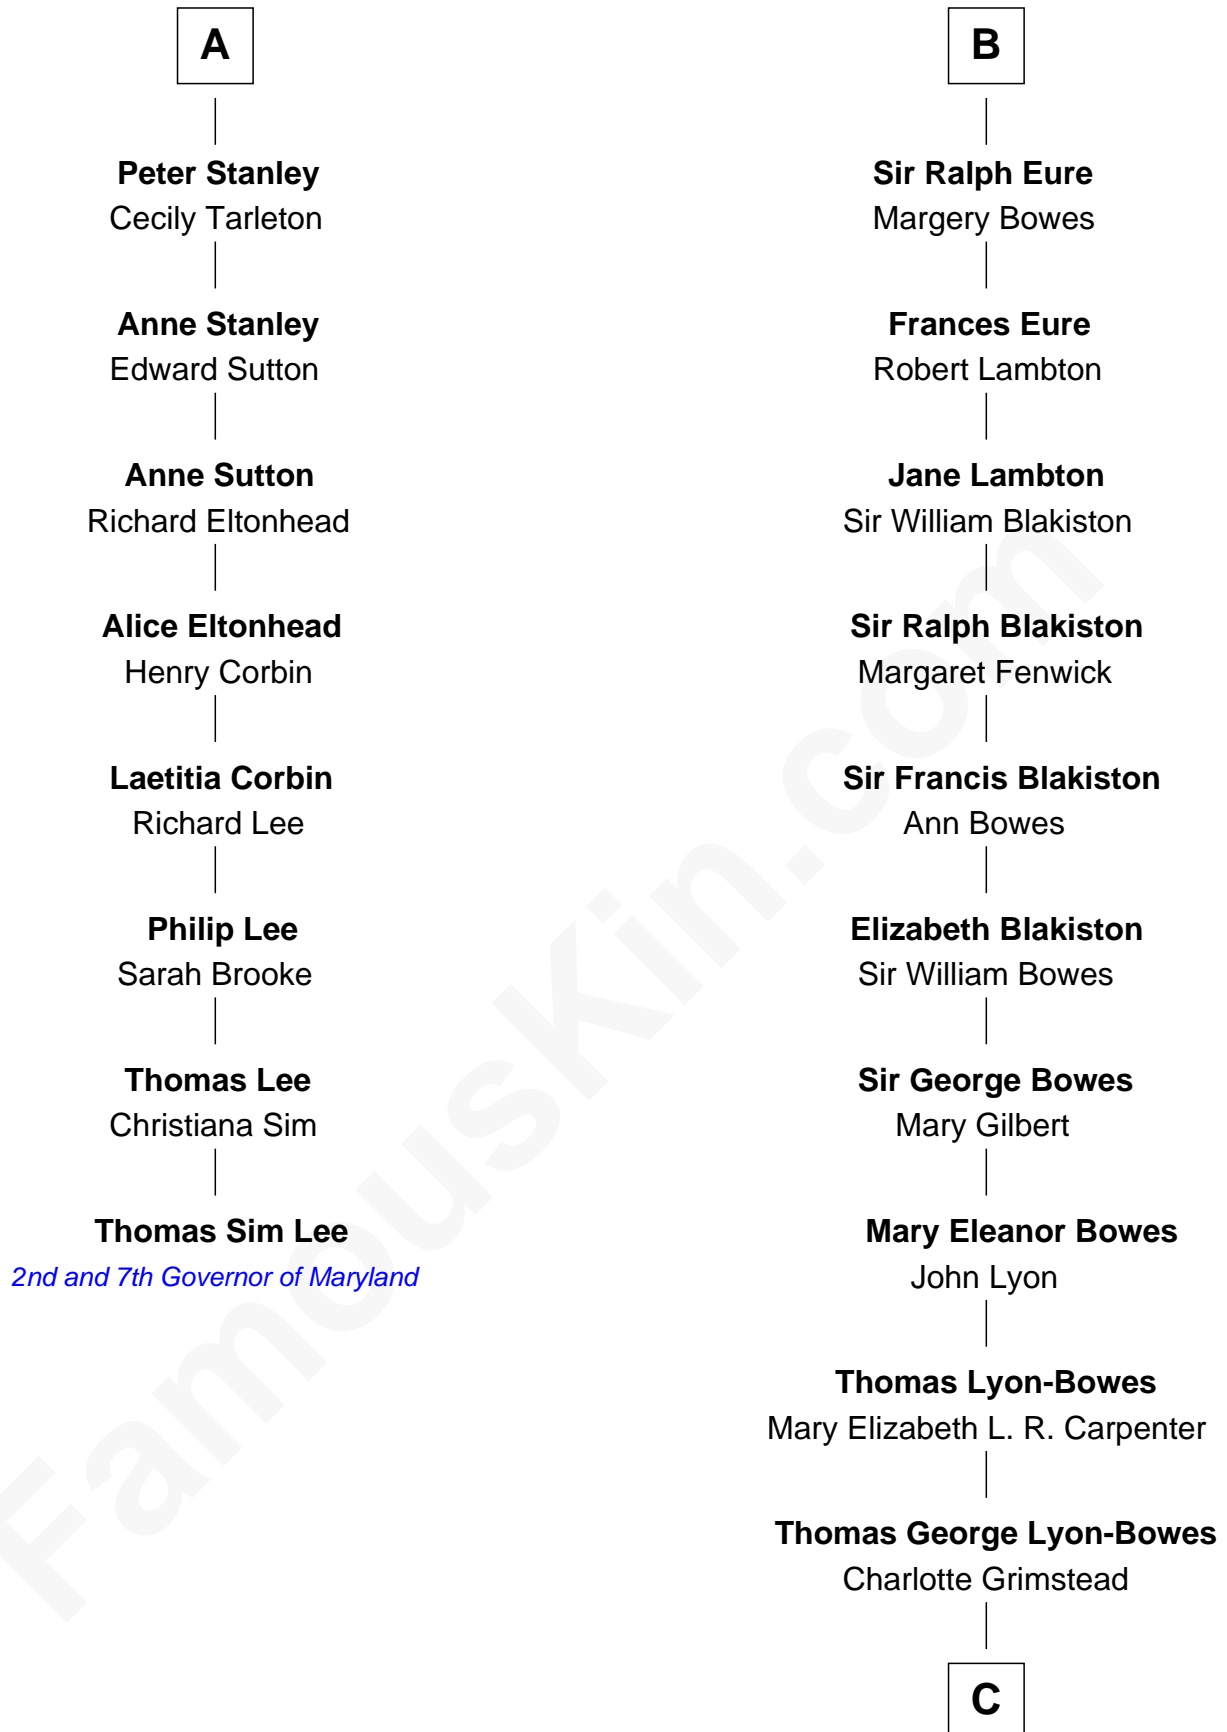

FamousKin.com Relationship Chart of

Thomas Sim Lee

2nd and 7th Governor of Maryland

14th cousin 6 times removed of

Queen Elizabeth II

Queen of the United Kingdom

Ralph de Stafford

*with wife
Katherine de Hastang*

Michael de la Pole

Maud de Swinnerton

Sir John Savage

Isabel de la Pole

Thomas Morley

Mary Savage

William Stanley

Anne Morley

Sir Ralph Eure

Sir William Stanley

Anne Harington

Sir William Eure

Elizabeth Willoughby

A

B

C

—
Claude Bowes-Lyon

Frances Dora Smith

—
Claude George Bowes-Lyon

Cecilia Nina Cavendish-Bentinck

—
Elizabeth Bowes-Lyon

George VI, King of the United Kingdom

—
Queen Elizabeth II

Queen of the United Kingdom