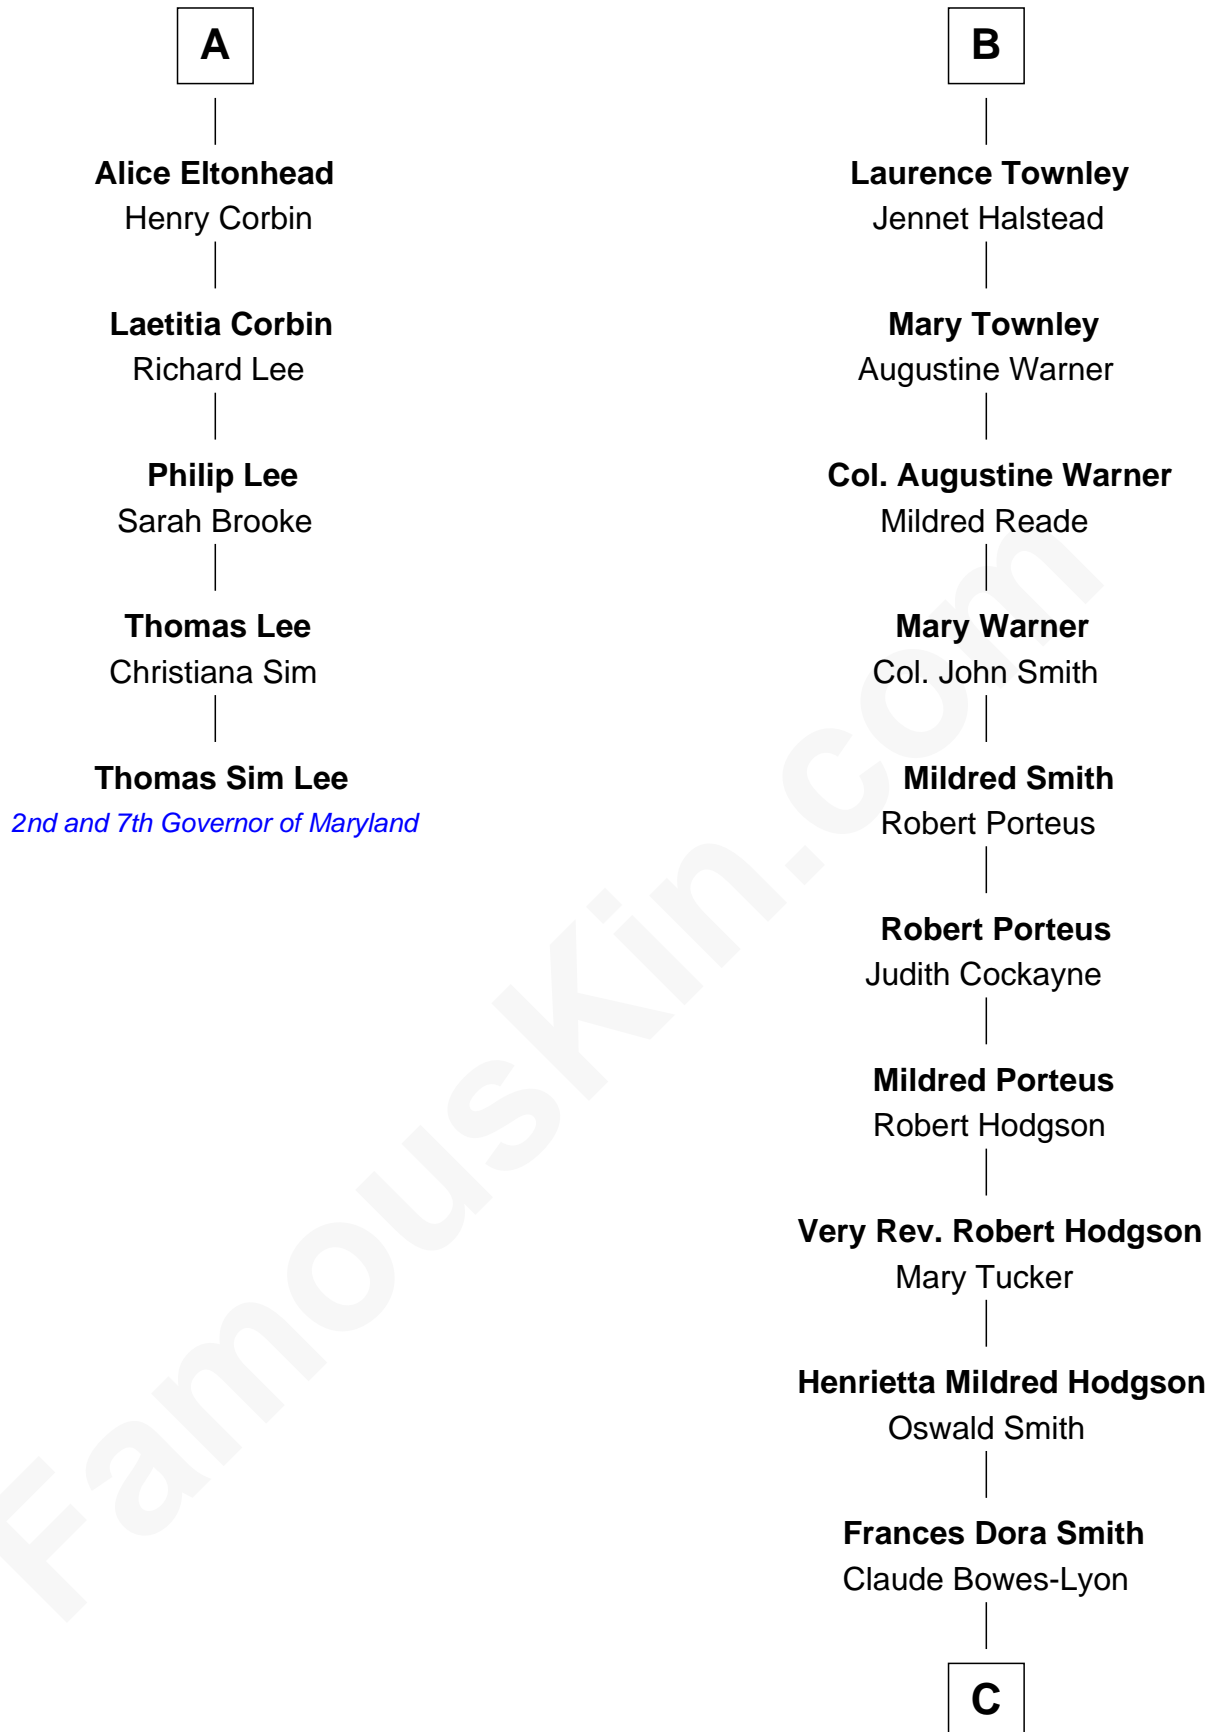

# FamousKin.com Relationship Chart of

**Thomas Sim Lee**

*2nd and 7th Governor of Maryland*

**11th cousin 8 times removed of**

**Queen Elizabeth II**

*Queen of the United Kingdom*

**Sir Nicholas Harington**

Sir William Stanley

**Peter Stanley**

Cecily Tarleton

**Anne Stanley**

Edward Sutton

**Anne Sutton**

Richard Eltonhead

**A**

**Agnes Harington**

Richard Sherburne

**Richard Sherburne**

Alice Hamerton

**Isabel Sherburne**

John Townley

**Laurence Townley**

**Henry Townley**

**Laurence Townley**

Hellen Hesketh

**Laurence Townley**

Margaret Hartley

**B**

C

**Claude George Bowes-Lyon**  
Cecilia Nina Cavendish-Bentinck

**Elizabeth Bowes-Lyon**  
George VI, King of the United Kingdom