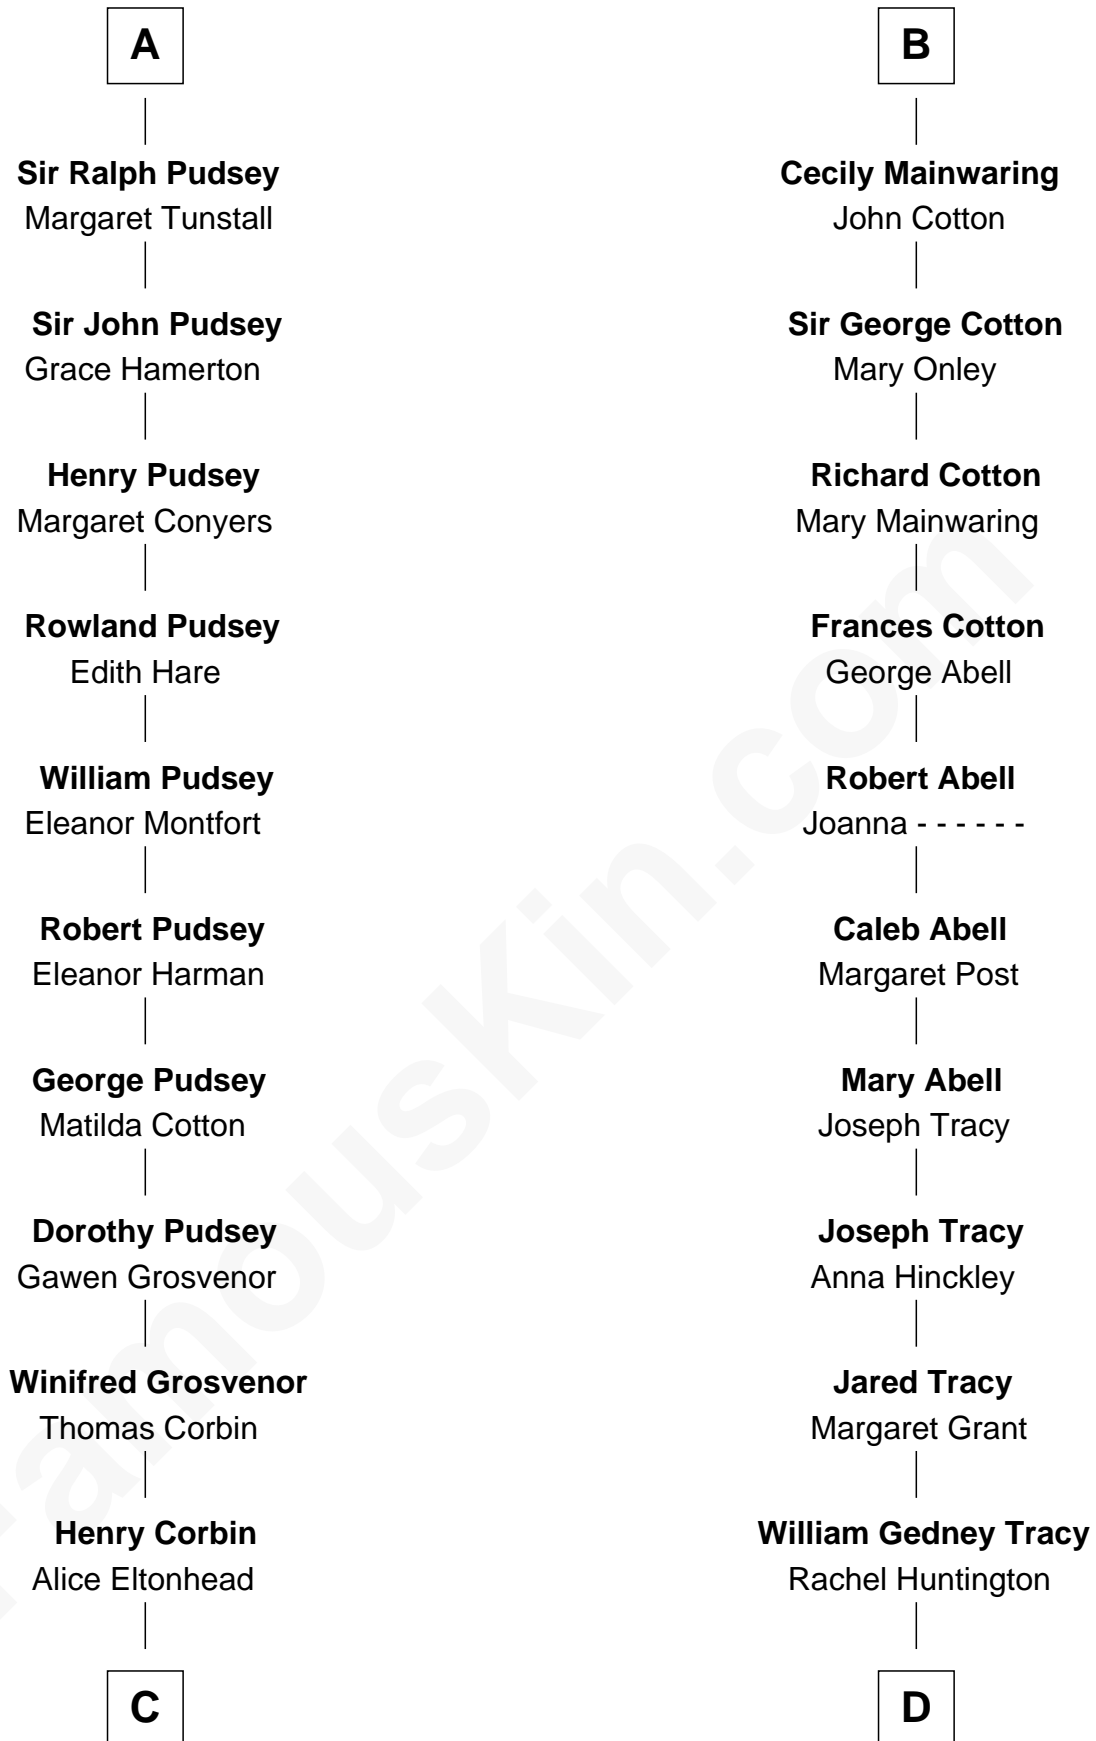

## Relationship Chart of

**Thomas Sim Lee**

*2nd and 7th Governor of Maryland*

19th cousin 1 time removed of

**J.P. Morgan, Jr.**

*American Banker and Philanthropist*

**C**

**Laetitia Corbin**