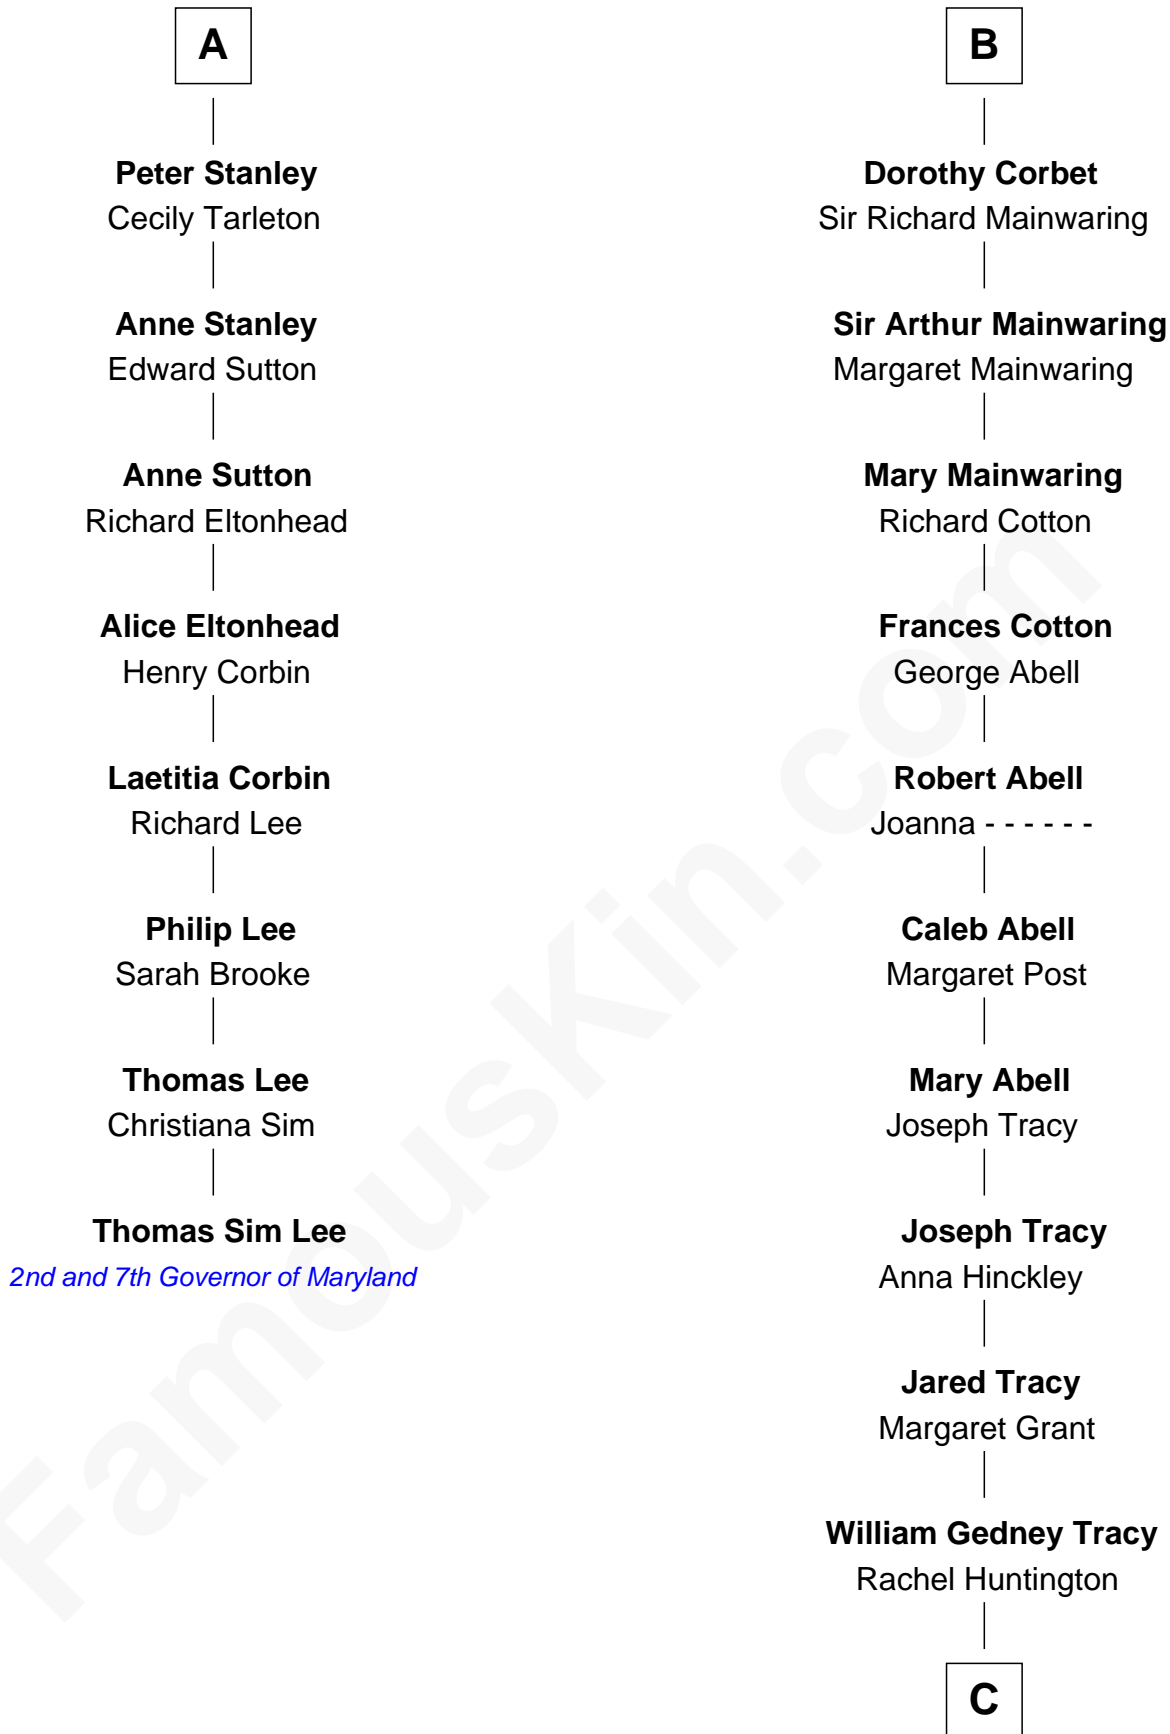

FamousKin.com

Relationship Chart of

Thomas Sim Lee

2nd and 7th Governor of Maryland

14th cousin 5 times removed of

J.P. Morgan, Jr.

American Banker and Philanthropist

C

Charles F. Tracy

Louisa Kirkland

Frances Louisa Tracy

John Pierpont Morgan

J.P. Morgan, Jr.

American Banker and Philanthropist

FamousKin.com