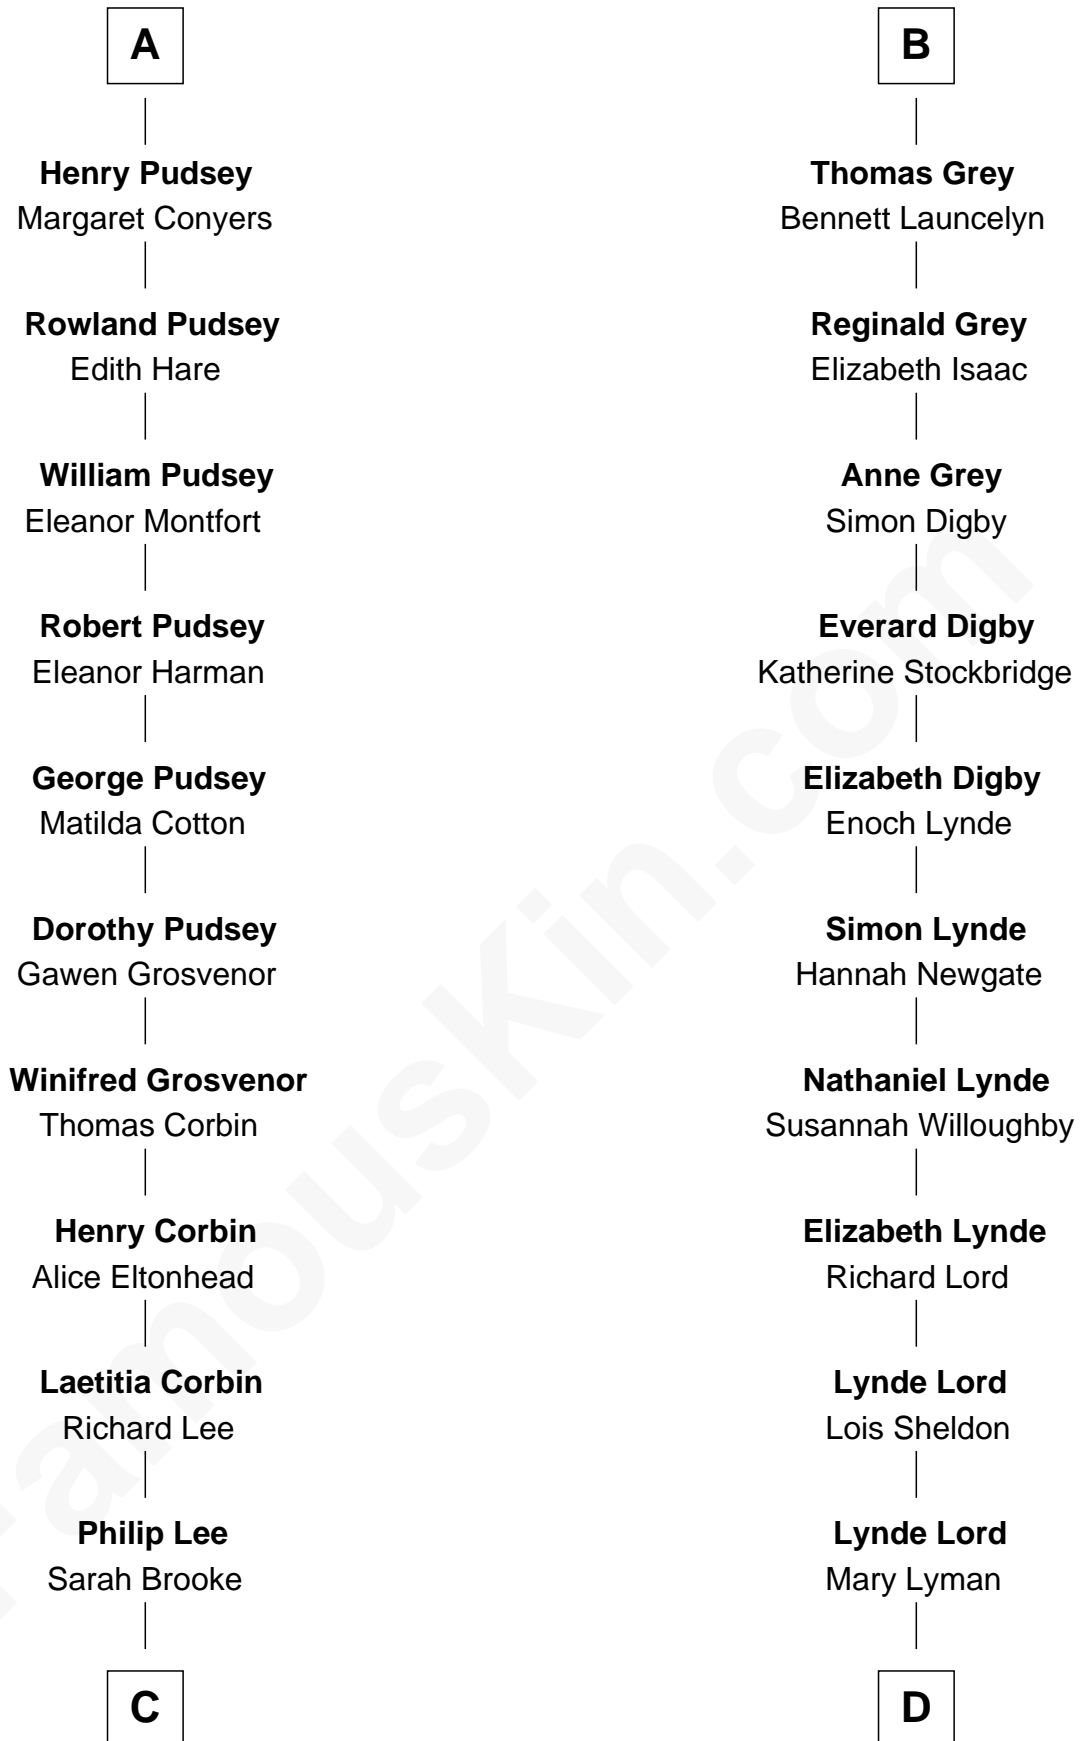

FamousKin.com Relationship Chart of

Thomas Sim Lee

2nd and 7th Governor of Maryland

18th cousin 2 times removed of

J.P. Morgan, Jr.

American Banker and Philanthropist

C

Thomas Lee
Christiana Sim

Thomas Sim Lee
2nd and 7th Governor of Maryland

D

Mary Sheldon Lord
John Pierpont

Juliet Pierpont
Junius Spencer Morgan

John Pierpont Morgan
Frances Louisa Tracy

J.P. Morgan, Jr.
American Banker and Philanthropist