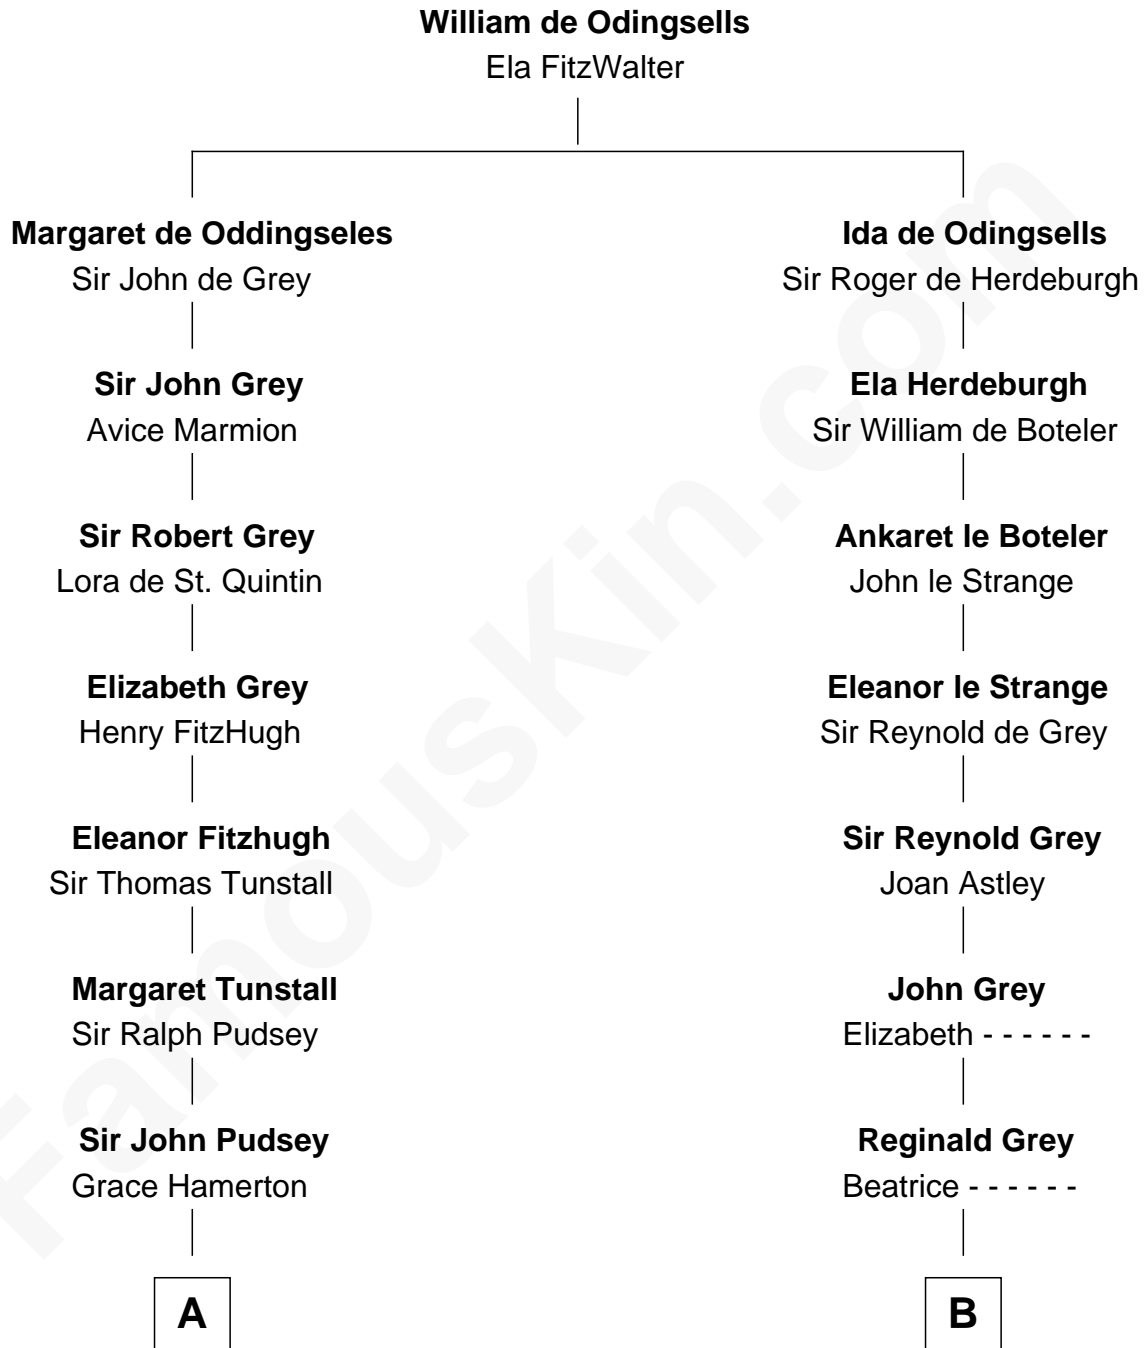

FamousKin.com Relationship Chart of

Thomas Sim Lee

2nd and 7th Governor of Maryland

18th cousin 2 times removed of

J.P. Morgan, Jr.

American Banker and Philanthropist

C

Thomas Lee
Christiana Sim

Thomas Sim Lee
2nd and 7th Governor of Maryland

D

Mary Sheldon Lord
John Pierpont

Juliet Pierpont
Junius Spencer Morgan

John Pierpont Morgan
Frances Louisa Tracy

J.P. Morgan, Jr.
American Banker and Philanthropist