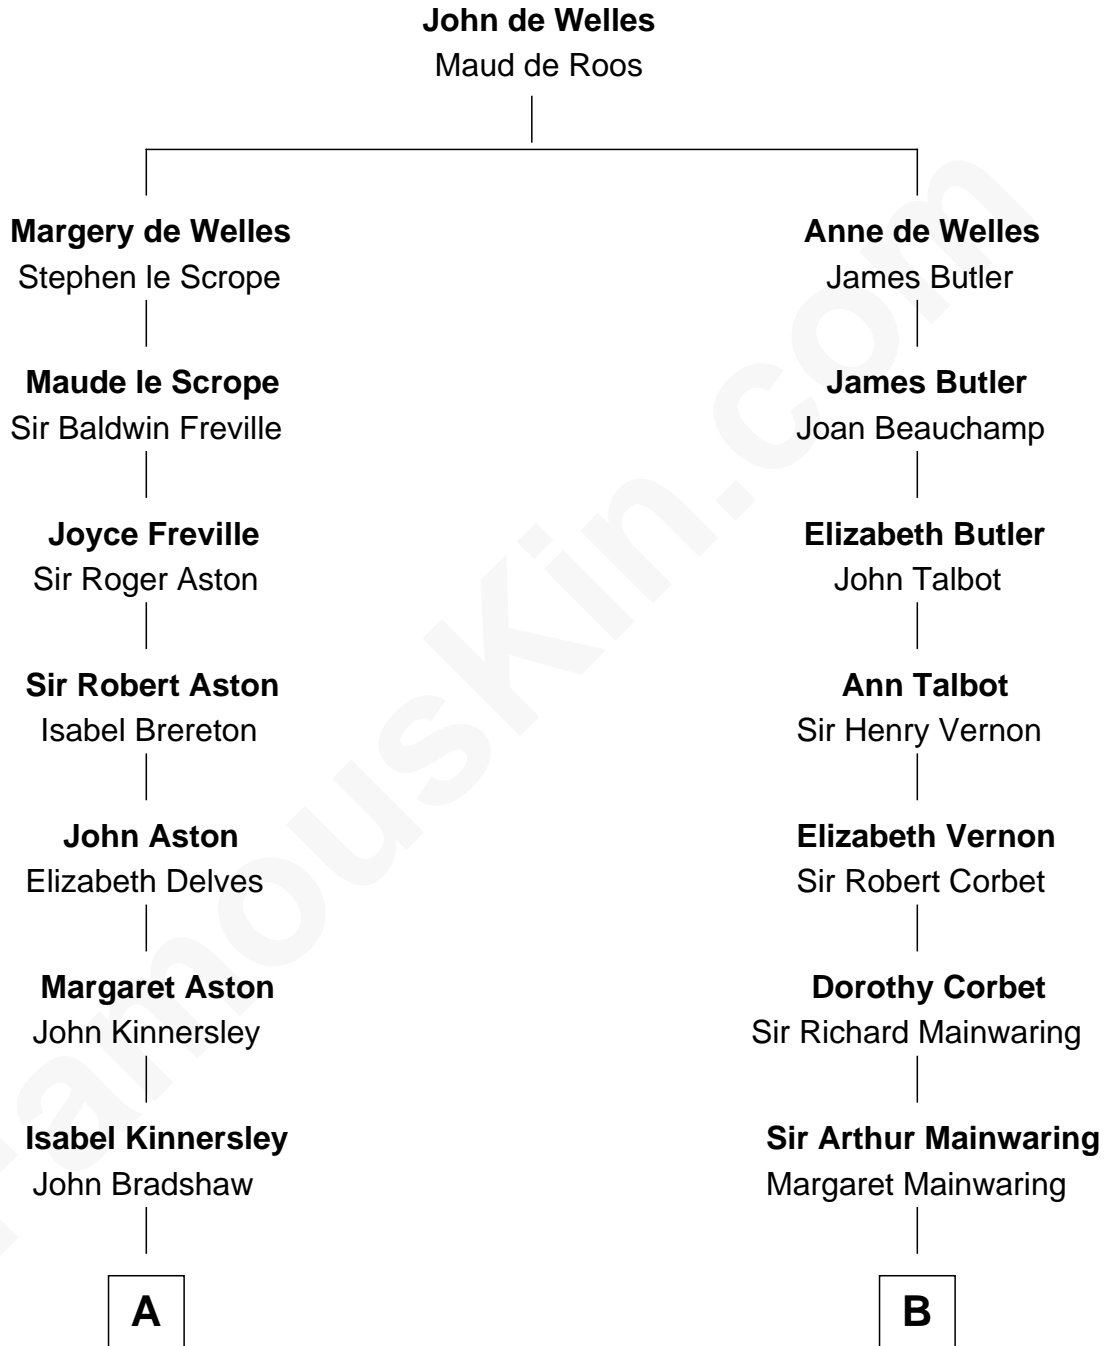

FamousKin.com

Relationship Chart of

Thomas Sim Lee

2nd and 7th Governor of Maryland

16th cousin 1 time removed of

J.P. Morgan, Jr.

American Banker and Philanthropist

A

Anne Bradshaw

John Fowke

Roger Fowke

Margery Morton

Joyce Fowke

Walter Grosvenor

Gawen Grosvenor

Dorothy Pudsey