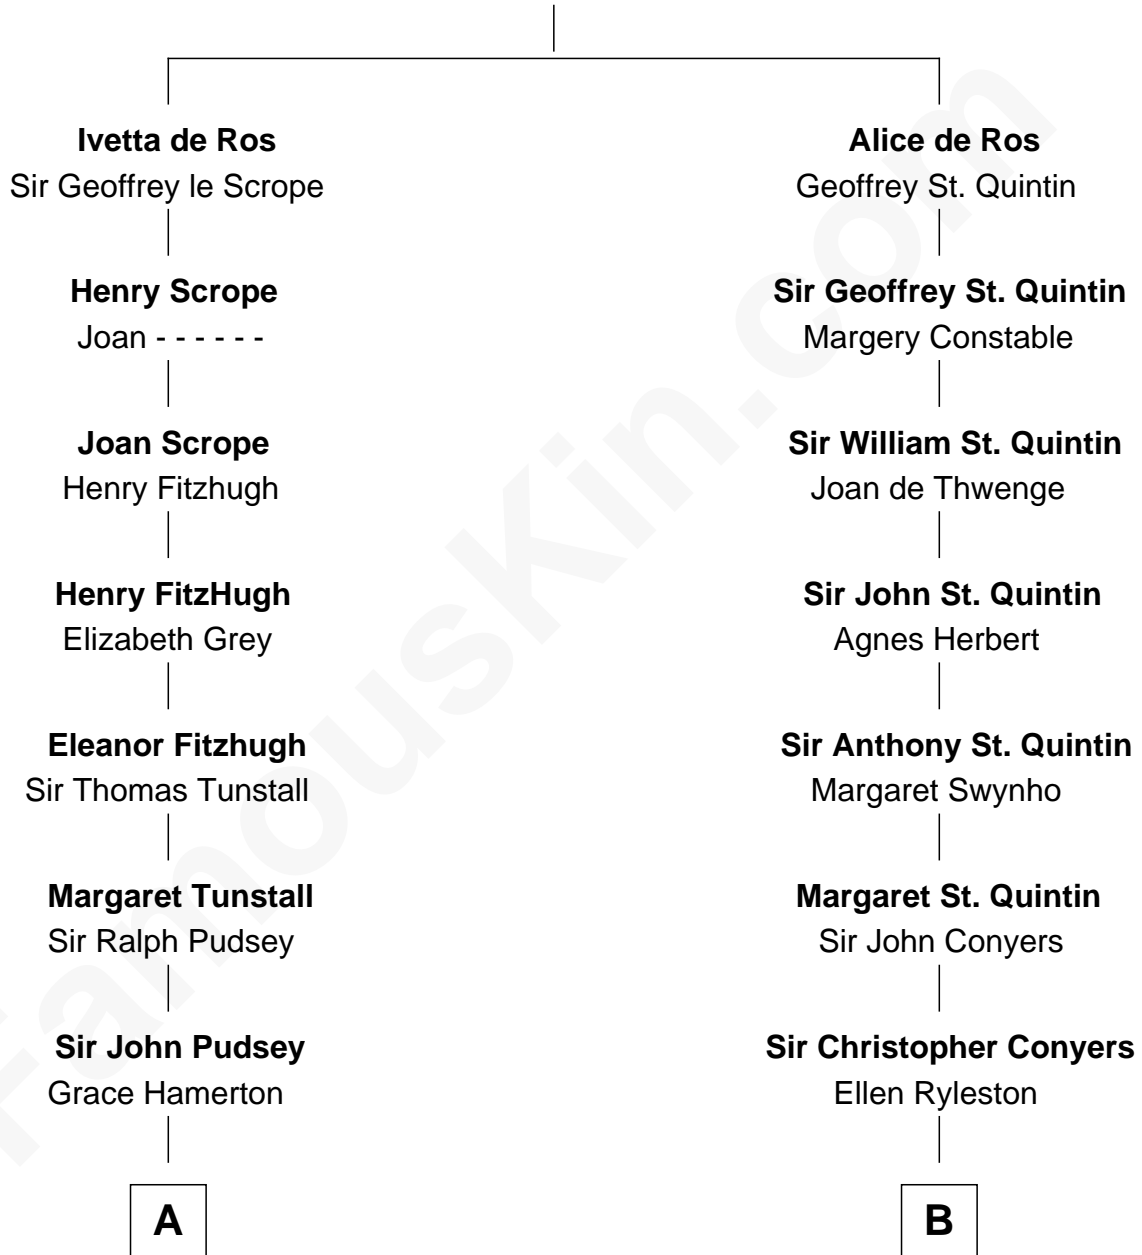

# FamousKin.com Relationship Chart of

**Thomas Sim Lee**

*2nd and 7th Governor of Maryland*

**18th cousin 2 times removed of**

**Georgia O'Keeffe**

*American Artist*

**Sir William de Ros**

Eustache Fitz Ralph

**C**

**Thomas Lee**  
Christiana Sim

**Thomas Sim Lee**  
*2nd and 7th Governor of Maryland*

**D**

**Charles Wyckoff**  
Alletta Maria Field

**Isabella Wyckoff**  
George Victor Totto

**Ida Ten Eyck Totto**  
Francis Calyxtus O'Keeffe

**Georgia O'Keeffe**  
*American Artist*

FamousKin.com