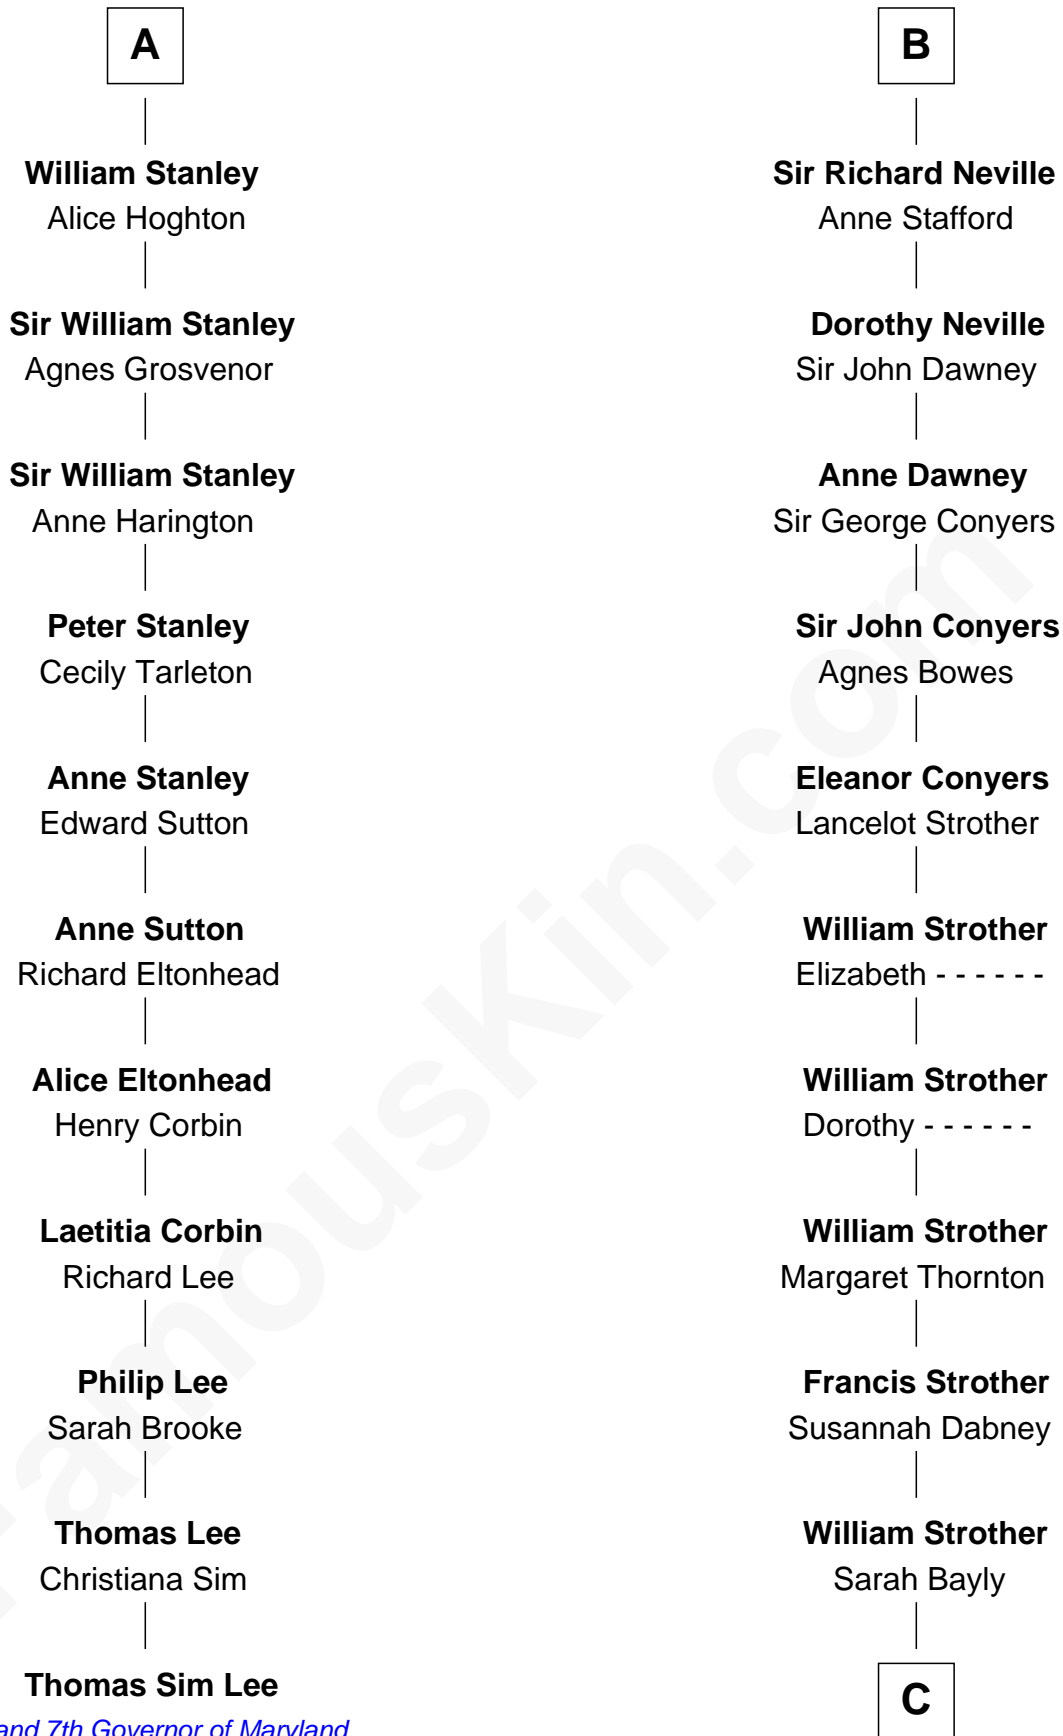

FamousKin.com Relationship Chart of

Thomas Sim Lee

2nd and 7th Governor of Maryland

17th cousin 1 time removed of

Zachary Taylor

12th U.S. President

Alan la Zouche

Ellen de Quincy

Sir Robert de Swinnerton

Elizabeth de Beke

Maud de Swinnerton

Sir John Savage

Mary Savage

William Stanley

A

Margery la Zouche

Joan Beaufort

George Neville

Elizabeth Beauchamp

Sir Henry Neville

Joan Bouchier

B

C

|
Sarah Dabney Strother

Col. Richard Taylor

|
Zachary Taylor

12th U.S. President

FamousKin.com