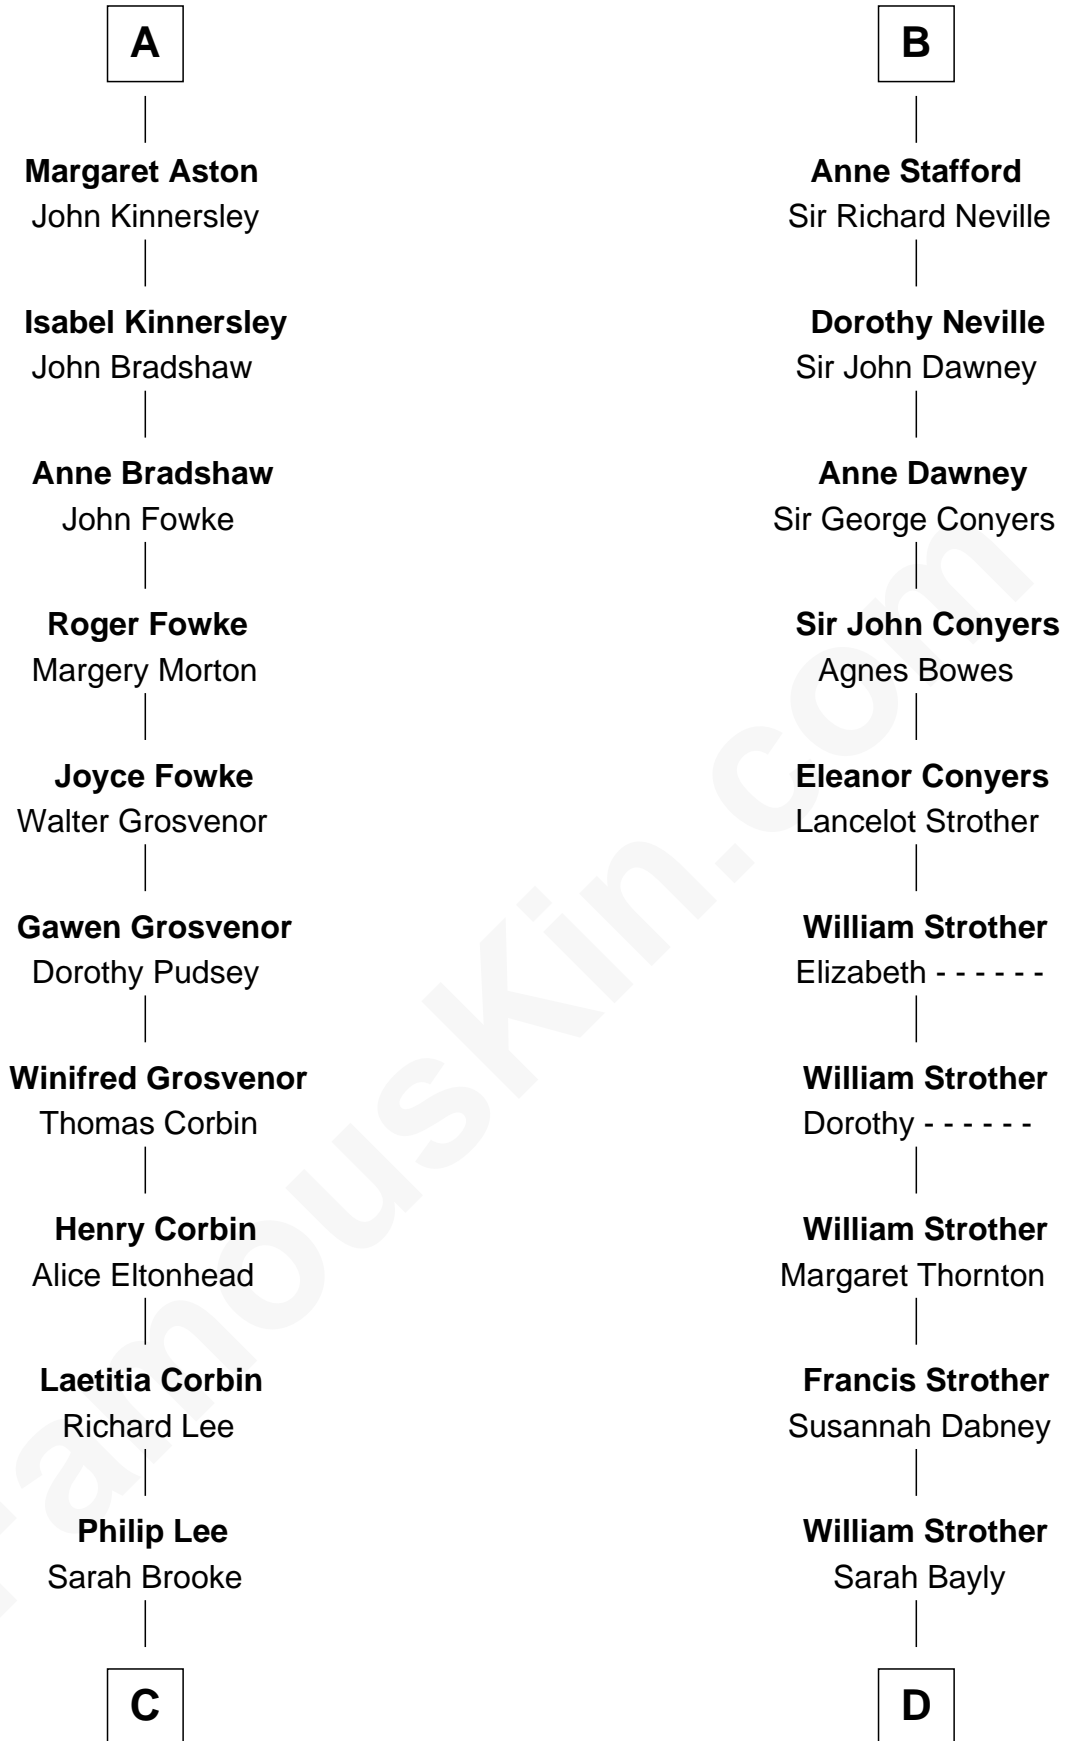

FamousKin.com Relationship Chart of

Thomas Sim Lee

2nd and 7th Governor of Maryland

18th cousin of

Zachary Taylor

12th U.S. President

John de Botetourte

Maud FitzThomas

C

Thomas Lee
Christiana Sim

Thomas Sim Lee
2nd and 7th Governor of Maryland

D

Sarah Dabney Strother
Col. Richard Taylor

Zachary Taylor
12th U.S. President

FamousKin.com