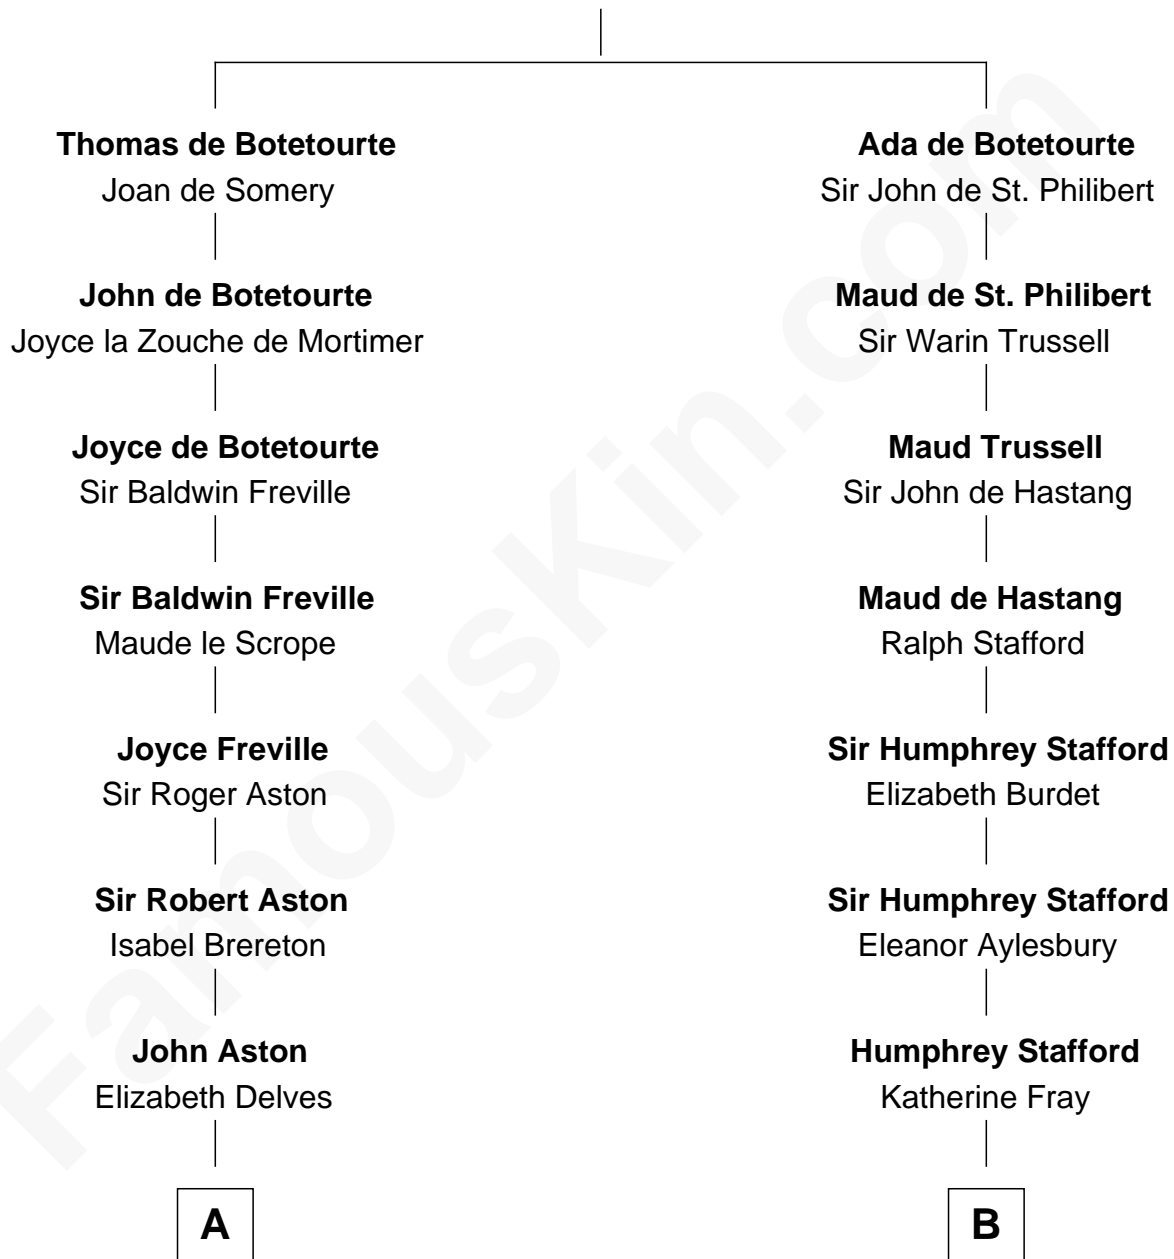

FamousKin.com Relationship Chart of

Thomas Sim Lee

2nd and 7th Governor of Maryland

18th cousin of

Zachary Taylor

12th U.S. President

John de Botetourte

Maud FitzThomas

C

Thomas Lee
Christiana Sim

Thomas Sim Lee
2nd and 7th Governor of Maryland

D

Sarah Dabney Strother
Col. Richard Taylor

Zachary Taylor
12th U.S. President

FamousKin.com